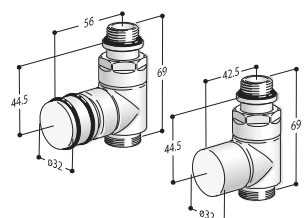

The manual operating valves (that can be fitted with thermostat) are valves that at a later stage the user can fit with a thermostat and thus turn them into THERMOSTATIC VALVES. The change is made by fitting a WAX TYPE or LIQUID TYPE THERMOSTATIC VALVE HEAD (purchased as an accessory, see page 221) in place of the manual control knob, which is eliminated.

COPPER/MULTILAYER PIPES

Valve (that can be fitted with thermostat) and Lockshield, COPPER ANGLE or MULTI-LAYER

Radiator connection 1/2"
Type of union* Z1RAC#...
Coloured version code Z1TLNR#ANR12...
Chrome-plated Version code Z1TLNRG#ANR12...

Colour Category C0 White Std. €
C1/C2 €
C3 €
Galvanized Category G0 €
Gold €

Valve (that can be fitted with thermostat) and Lockshield, STRAIGHT COPPER or MULTI-LAYER

Radiator connection 1/2"
Type of union* ZRAC#...
Coloured version code Z1TLNR#DRR12...
Chrome-plated Version code Z1TLNRG#DRR12...