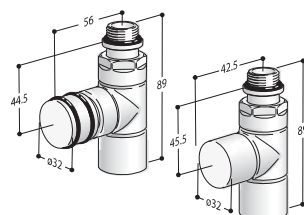

Colour Category C0 White Std. €
C1/C2 €
C3 €
Galvanized Category G0 €
Gold €

Valve (that can be fitted with thermostat) and Lockshield, IRON ANGLE

Radiator connection 1/2"
System connection 3/8"
Coloured version code Z1TLNR#ANF23...
Chrome-plated Version code Z1TLNRG#ANF23...

Colour Category C0 White Std. €
C1/C2 €
C3 €
Galvanized Category G0 €
Gold €

Valve (that can be fitted with thermostat) and Lockshield, STRAIGHT IRON

Radiator connection 1/2"
System connection 1/2"
Coloured version code Z1TLNR#DRF22...
Chrome-plated Version code Z1TLNRG#DRF22...

Colour Category C0 White Std. €
C1/C2 €
C3 €
Galvanized Category G0 €
Gold €

Valve (that can be fitted with thermostat) and Lockshield, STRAIGHT IRON

Radiator connection 1/2"
System connection 3/8"
Coloured version code Z1TLNR#DRF23...
Chrome-plated Version code Z1TLNRG#DRF23...