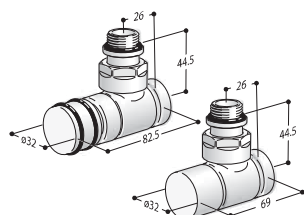

Colour Category C0 White Std. €
C1/C2 €
C3 €
Galvanized Category G0 €
Gold €

IRON PIPES

Valve (that can be fitted with thermostat) and Lockshield, IRON ANGLE

Radiator connection 1/2"
System connection 1/2"
Coloured version code Z1TLNR#ANF22...
Chrome-plated Version code Z1TLNRG#ANF22...

Colour Category C0 White Std. €
C1/C2 €
C3 €
Galvanized Category G0 €
Gold €

Valve (that can be fitted with thermostat) and Lockshield, IRON ANGLE

Radiator connection 1/2"
System connection 3/8"
Coloured version code Z1TLNR#ANF23...
Chrome-plated Version code Z1TLNRG#ANF23...

Colour Category C0 White Std. €
C1/C2 €
C3 €
Galvanized Category G0 €
Gold €

Valve (that can be fitted with thermostat) and Lockshield, STRAIGHT IRON

Radiator connection 1/2"
System connection 1/2"
Coloured version code Z1TLNR#DRF22...
Chrome-plated Version code Z1TLNRG#DRF22...