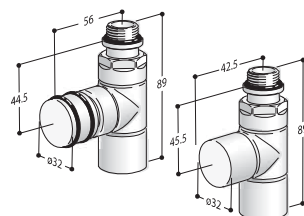

Colour Category C0 White Std. €
C1/C2 €
C3 €
Galvanized Category G0 €
Gold €

IRON PIPES

Valve (that can be fitted with thermostat) and Lockshield, IRON ANGLE

Radiator connection 1/2"
System connection 1/2"
Coloured version code Z1TLNR#ANF22...
Chrome-plated Version code Z1TLNRG#ANF22...

Colour Category C0 White Std. €
C1/C2 €
C3 €
Galvanized Category G0 €
Gold €

Valve (that can be fitted with thermostat) and Lockshield, IRON ANGLE

Radiator connection 1/2"
System connection 3/8"
Coloured version code Z1TLNR#ANF23...
Chrome-plated Version code Z1TLNRG#ANF23...

Colour Category C0 White Std. €
C1/C2 €
C3 €
Galvanized Category G0 €
Gold €

Valve (that can be fitted with thermostat) and Lockshield, STRAIGHT IRON

Radiator connection 1/2"
System connection 1/2"
Coloured version code Z1TLNR#DRF22...
Chrome-plated Version code Z1TLNRG#DRF22...