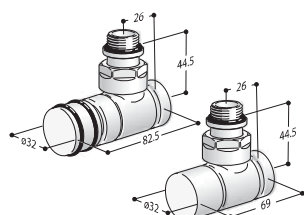

COPPER/MULTILAYER PIPES

Valve (that can be fitted with thermostat) and Lockshield, COPPER ANGLE or MULTI-LAYER

Radiator connection 1/2"
Type of union* Z1RAC#...
Coloured version code Z1TLNR#ANR12...
Chrome-plated Version code Z1TLNRG#ANR12...

Colour Category C0 White Std. €
C1/C2 €
C3 €
Galvanized Category G0 €
Gold €

Valve (that can be fitted with thermostat) and Lockshield, STRAIGHT COPPER or MULTI-LAYER

Radiator connection 1/2"
Type of union* ZRAC#...
Coloured version code Z1TLNR#DRR12...
Chrome-plated Version code Z1TLNRG#DRR12...

Colour Category C0 White Std. €
C1/C2 €
C3 €
Galvanized Category G0 €
Gold €

IRON PIPES

Valve (that can be fitted with thermostat) and Lockshield, IRON ANGLE

Radiator connection 1/2"
System connection 1/2"
Coloured version code Z1TLNR#ANF22...
Chrome-plated Version code Z1TLNRG#ANF22...