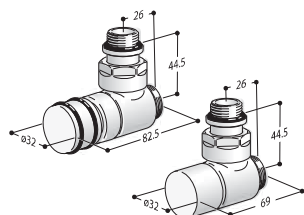

CONVERTIBLE VALVES (FOR THERMOSTATIC HEADS) (unions not included)

The prices of the valves indicated below do NOT include the cost of the unions for connection to the system and must be ordered separately.

The manual operating valves (that can be fitted with thermostat) are valves that at a later stage the user can fit with a thermostat and thus turn them into THERMOSTATIC VALVES. The change is made by fitting a WAX TYPE or LIQUID TYPE THERMOSTATIC VALVE HEAD (purchased as an accessory, see page 221) in place of the manual control knob, which is eliminated.

COPPER/MULTILAYER PIPES

Valve (that can be fitted with thermostat) and Lockshield, COPPER ANGLE or MULTI-LAYER

Radiator connection 1/2"
Type of union* Z1RAC#...
Coloured version code Z1TLNR#ANR12...
Chrome-plated Version code Z1TLNRG#ANR12...