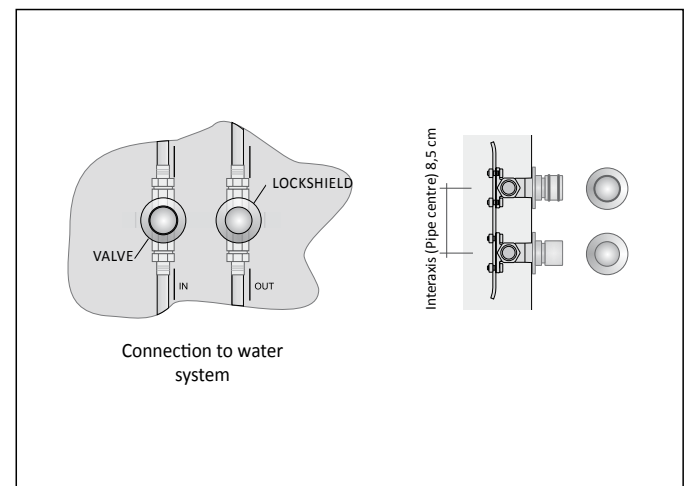

ACCESSORIES

Cod. GVR	One way Remote Valve Assembly, CHROME finish
Cod. GVRC#*	One way Remote Valve Assembly, COLOUR finish*
* Specify the color code, e.g.: 9010, after checking the Tubes Colour Chart	

Connection of radiator to the Remote Valve Assembly (GVR)

Connection to the Remote Valve Assembly (GVR)

MULTIPLE OFFSET HORIZONTAL RIFT 15 - hydraulic version

Low water content radiator comprising a multiple modules made entirely of recyclable aluminium

Version offset on RIGHT