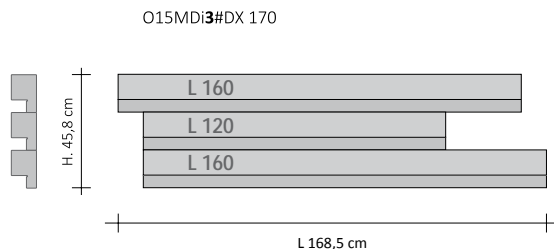

MULTIPLE OFFSET HORIZONTAL RIFT 15 - hydraulic version

Low water content radiator comprising a multiple modules made entirely of recyclable aluminium

Version offset on RIGHT