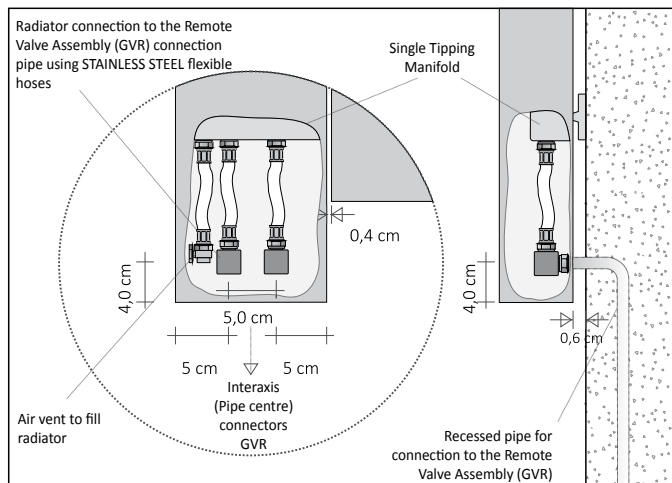

Connection of radiator to the Remote Valve Assembly (GVR)

Connection to the Remote Valve Assembly (GVR)

MULTIPLE OFFSET VERTICAL RIFT 15 - hydraulic version

Low water content radiator comprising a multiple modules made entirely of recyclable aluminium

REMOTE VALVE ASSEMBLY. Valve and Lockshield assembly for remote connection (GVR), can be installed up to a maximum distance of 6 metres from the radiator.

Connection of Remote Valve Assembly (GVR) to water system