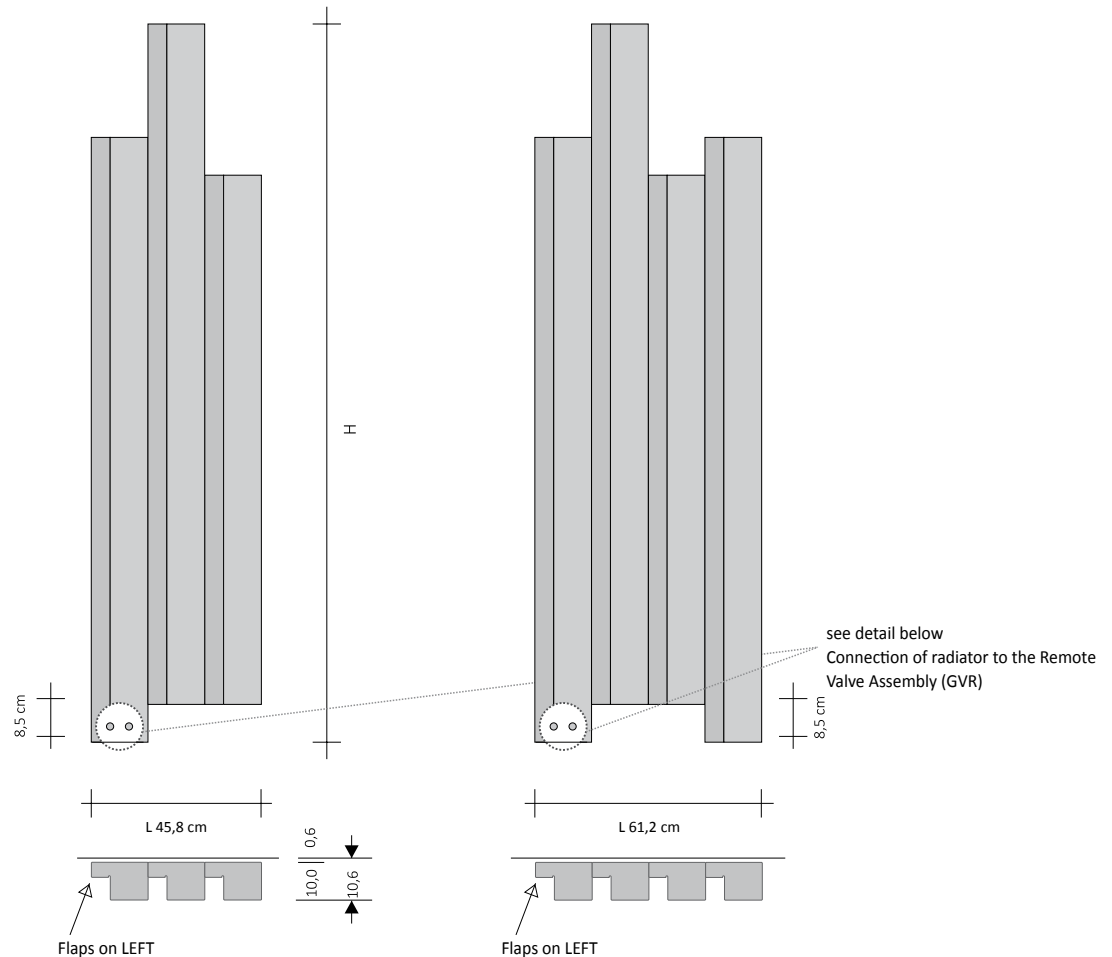

MULTIPLE OFFSET VERTICAL RIFT 15 - hydraulic version

Low water content radiator comprising a multiple modules made entirely of recyclable aluminium

ORDER EXAMPLE To correctly order this model follow the example specified below:

PRODUCT	RFT_V15MDI3
RFT_VMD	Multiple Offset Vertical Rift
I3	Hydraulic version with three elements
SX170	Overall height
9010	Colour Code to check in the TUBES COLOUR CHART
R.. / M..	Connection code that defines the type of union for copper pipes or multi-layer pipes found herein at page 276

ACCESSORIES

Cod. GVR	One way Remote Valve Assembly, CHROME finish
Cod. GVRC#*	One way Remote Valve Assembly, COLOUR finish*

* Specify the color code, e.g.: 9010, after checking the Tubes Colour Chart