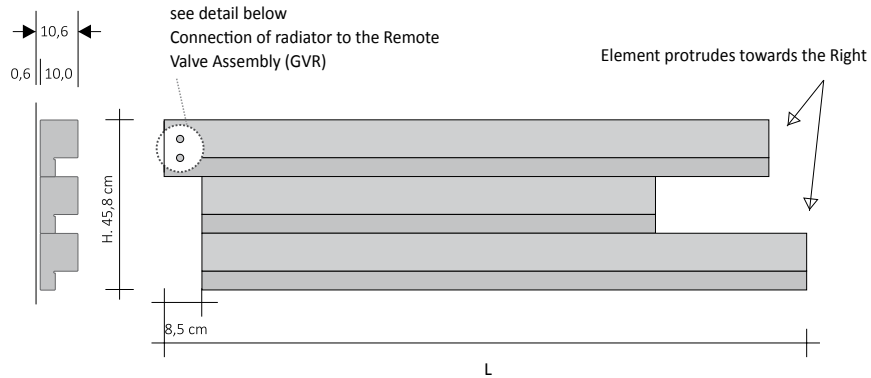

MULTIPLE OFFSET HORIZONTAL RIFT 15 - hydraulic version

Low water content radiator comprising a multiple modules made entirely of recyclable aluminium

ORDER EXAMPLE To correctly order this model follow the example specified below:

PRODUCT	RFT_O15MDI3
RFT_V15MD	Multiple Offset Horizontal 15 mm module Rift
I3	Hydraulic version with three elements
DX	Offset to the Right, in other words the longest elements protrude towards the right (DX)
170	Overall width
9010	Colour Code to check in the TUBES COLOUR CHART
R.. / M..	Connection code that defines the type of union for copper pipes or multi-layer pipes found herein at page 276

ACCESSORIES

Cod. GVR	One way Remote Valve Assembly, CHROME finish
Cod. GVRC#*	One way Remote Valve Assembly, COLOUR finish*
* Specify the color code, e.g.: 9010, after checking the Tubes Colour Chart