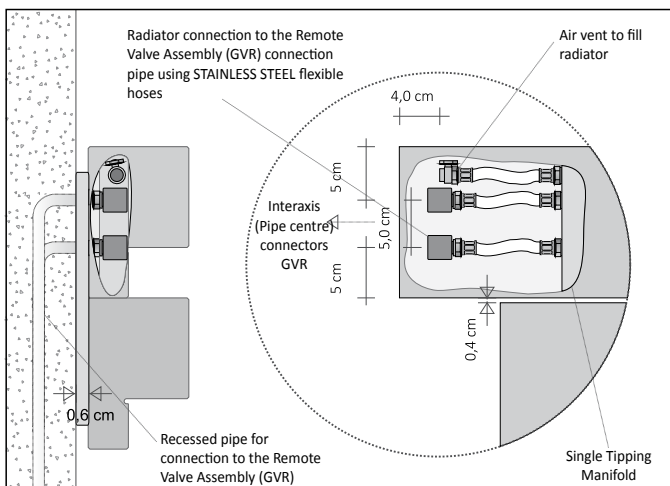

Connection of radiator to the Remote Valve Assembly (GVR)