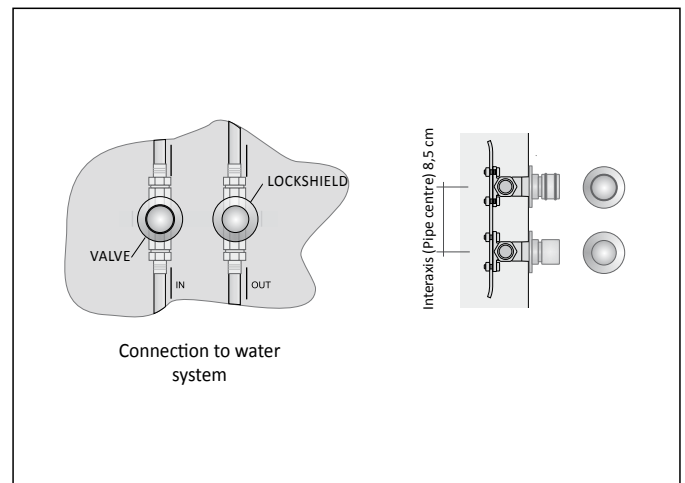

PRODUCT	RFT_V15MDI3
RFT_VMD	Multiple Offset Vertical Rift
I3	Hydraulic version with three elements
SX170	Overall height
9010	Colour Code to check in the TUBES COLOUR CHART
R.. / M..	Connection code that defines the type of union for copper pipes or multi-layer pipes found herein at page 276

ACCESSORIES

Cod. GVR	One way Remote Valve Assembly, CHROME finish
Cod. GVRC#*	One way Remote Valve Assembly, COLOUR finish*

* Specify the color code, e.g.: 9010, after checking the Tubes Colour Chart

see detail below
Connection of radiator to the Remote Valve Assembly (GVR)

Connection of radiator to the Remote Valve Assembly (GVR)

Connection to the Remote Valve Assembly (GVR)

MULTIPLE OFFSET VERTICAL RIFT 15 - hydraulic version

Low water content radiator comprising a multiple modules made entirely of recyclable aluminium

REMOTE VALVE ASSEMBLY. Valve and Lockshield assembly for remote connection (GVR), can be installed up to a maximum distance of 6 metres from the radiator.

Connection of Remote Valve Assembly (GVR) to water system