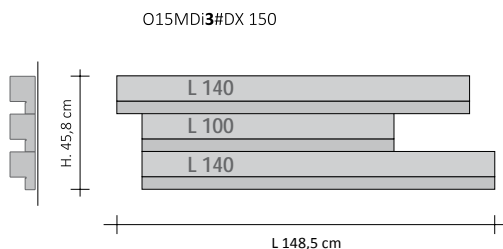

MULTIPLE OFFSET HORIZONTAL RIFT 15 - hydraulic version

Low water content radiator comprising a multiple modules made entirely of recyclable aluminium

Version offset on RIGHT