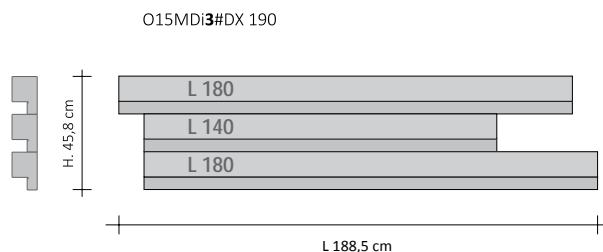

MULTIPLE OFFSET HORIZONTAL RIFT 15 - hydraulic version

Low water content radiator comprising a multiple modules made entirely of recyclable aluminium

Version offset on RIGHT