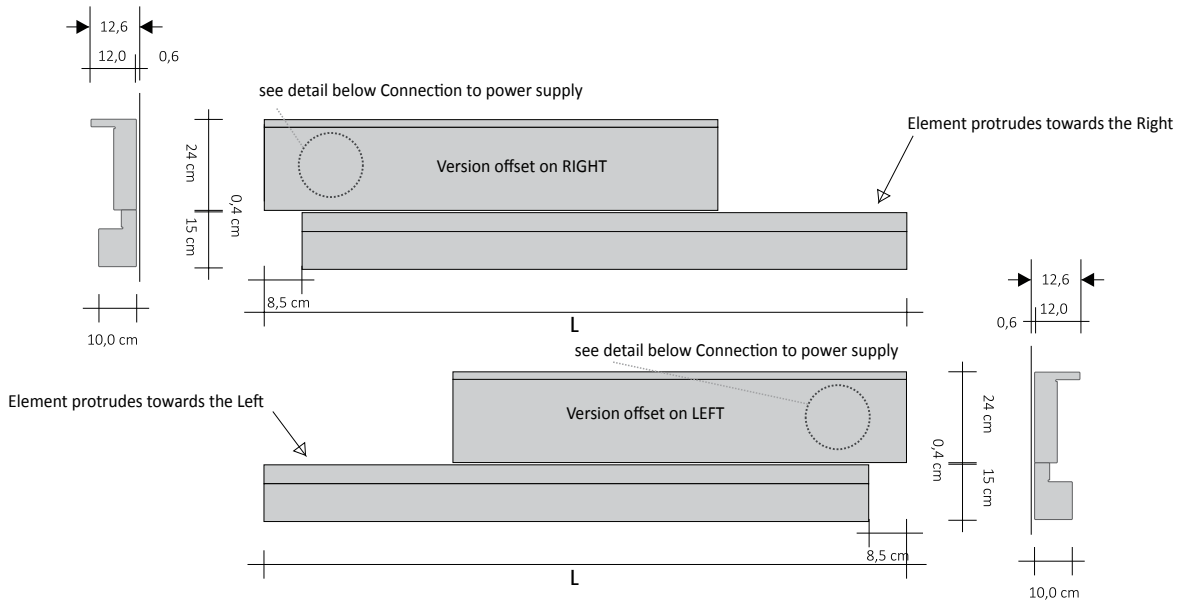

DOUBLE OFFSET HORIZONTAL RIFT - electric version

Electric radiator comprising a vertical module made entirely of recyclable aluminium

ORDER EXAMPLE To correctly order this model follow the example specified below:

PRODUCT	RFT_ODDE2
RFT_ODD	Double Offset Horizontal Rift
E2	Position of tallest Element is on the right (DX)
DX	Flap pointed UP, in other words protruding from the top
100	Width of first element from the top
140	Width of second element from the top
9010	Colour Code to check in the TUBES COLOUR CHART

ACCESSORIES

ZRF004	Kit with WALL type room thermostat (radio frequency)
ZRF007	Kit with WALL type room thermostat (radio frequency) with weekly PROGRAMMING

CONNECTION DIAGRAMS