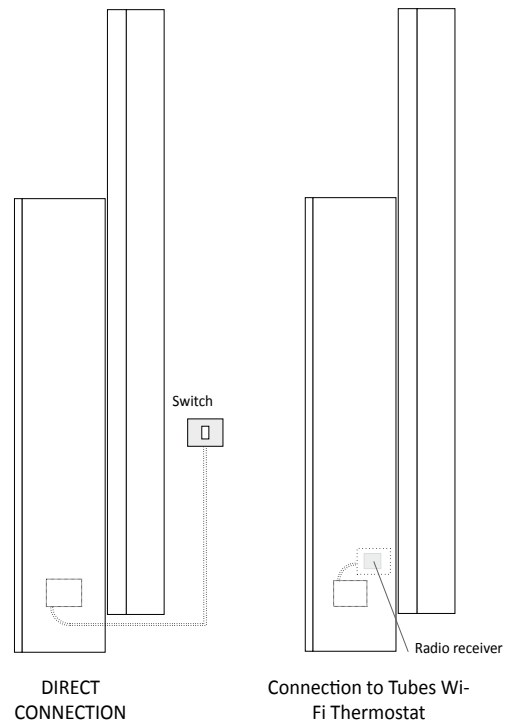

DOUBLE OFFSET VERTICAL RIFT - electric version

Electric radiator comprising two vertical offset modules made entirely of recyclable aluminium

ORDER EXAMPLE To correctly order this model follow the example specified below:

PRODUCT	RFT_VDDE2
RFT_VDD	Offset Vertical Rift
E2	Electric version with two elements
DX	Position of tallest Element is on the right (DX)
100	Height of first element from the left
140	Height of second element from the left
9010	Colour Code to check in the TUBES COLOUR CHART

ACCESSORIES

ZRF004	Kit with WALL type room thermostat (radio frequency)
ZRF007	Kit with WALL type room thermostat (radio frequency) with weekly PROGRAMMING