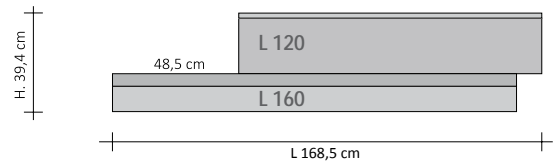

Version offset on LEFT

Offset Horizontal LEFT and RIGHT - Electric

		L (cm)	H (cm)	Electric resistor Watts	Category C0 RAL 9010 (€)	Category C1/C2 (€)	Category C3 (2) (€)	Multi_Color (2) (€)
		39,4	148,5	490				
RFTODDE2#DX100140	RFTODDE2#SX100140	39,4	148,5	490				
		39,4	168,5	630				
RFTODDE2#DX120160	RFTODDE2#SX120160	39,4	168,5	630				
		39,4	188,5	780				
RFTODDE2#DX120180	RFTODDE2#SX120180	39,4	188,5	780				

For RAL colours not included in the chart +30 % on the price of White C0 - request feasibility in advance.

(1) Colour GRCR Chrome Grey NOT available for the RIFT model

(2) In MULTICOLOR version add "M" and the different colours should be specified

RIFT accessories

Code	Description	Finishes	Price (€)
ZAAPRFT#...	RIFT hood in Plated Brass	Chrome, Gold, Polished Tin and Black Nickel	
ZAMRFT4815#LNN	RIFT 48 cm storage shelf 48x15	Natural Wood	
ZAMRFT4815#LBC	RIFT 48 cm storage shelf 48x15	Matt White painted	
ZAMRFT6015#LNN	RIFT 60 cm storage shelf 60x15	Natural Wood	
ZAMRFT6015#LBC	RIFT 60 cm storage shelf 60x15	Matt White painted	
ZAMRFT4824#LNN	RIFT 48 cm storage shelf 48x15	Natural Wood	
ZAMRFT4824#LBC	RIFT 48 cm storage shelf 48x15	Matt White painted finish	
ZAMRFT6024#LNN	RIFT 60 cm storage shelf 60x15	Natural Wood	
ZAMRFT6024#LBC	RIFT 60 cm storage shelf 60x15	Matt White painted finish