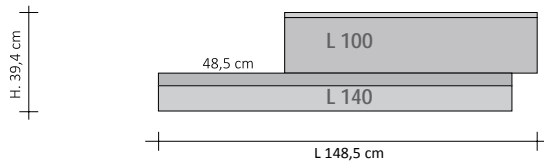

Version offset on LEFT

Offset Horizontal LEFT and RIGHT - Electric

		L (cm)	H (cm)	Electric resistor Watts	Category C0 RAL 9010 (€)	Category C1/C2 (€)	Category C3 (2) (€)	Multi_Color (2) (€)
		39,4	148,5	490				
RFTODDE2#DX100140	RFTODDE2#SX100140	39,4	148,5	490				
		39,4	168,5	630				
RFTODDE2#DX120160	RFTODDE2#SX120160	39,4	168,5	630				
		39,4	188,5	780				
RFTODDE2#DX120180	RFTODDE2#SX120180	39,4	188,5	780				

For RAL colours not included in the chart +30 % on the price of White C0 - request feasibility in advance.

(1) Colour GRCR Chrome Grey NOT available for the RIFT model

(2) In MULTICOLOR version add "M" and the different colours should be specified

RIFT accessories

Code	Description	Finishes	Price (€)
ZAAPRFT#...	RIFT hood in Plated Brass	Chrome, Gold, Polished Tin and Black Nickel	
ZAMRFT4815#LNN	RIFT 48 cm storage shelf 48x15	Natural Wood	
ZAMRFT4815#LBC	RIFT 48 cm storage shelf 48x15	Matt White painted	
ZAMRFT6015#LNN	RIFT 60 cm storage shelf 60x15	Natural Wood	
ZAMRFT6015#LBC	RIFT 60 cm storage shelf 60x15	Matt White painted	
ZAMRFT4824#LNN	RIFT 48 cm storage shelf 48x15	Natural Wood	
ZAMRFT4824#LBC	RIFT 48 cm storage shelf 48x15	Matt White painted finish	
ZAMRFT6024#LNN	RIFT 60 cm storage shelf 60x15	Natural Wood	
ZAMRFT6024#LBC	RIFT 60 cm storage shelf 60x15	Matt White painted finish