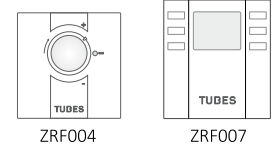

DOUBLE OFFSET HORIZONTAL RIFT - electric version

Electric radiator comprising a vertical module made entirely of recyclable aluminium

ORDER EXAMPLE To correctly order this model follow the example specified below:

PRODUCT	RFT_ODDE2
RFT_ODD	Double Offset Horizontal Rift
E2	Position of tallest Element is on the right (DX)
DX	Flap pointed UP, in other words protruding from the top
100	Width of first element from the top
140	Width of second element from the top
9010	Colour Code to check in the TUBES COLOUR CHART

ACCESSORIES

ZRF004	Kit with WALL type room thermostat (radio frequency)
ZRF007	Kit with WALL type room thermostat (radio frequency) with weekly PROGRAMMING

CONNECTION DIAGRAMS