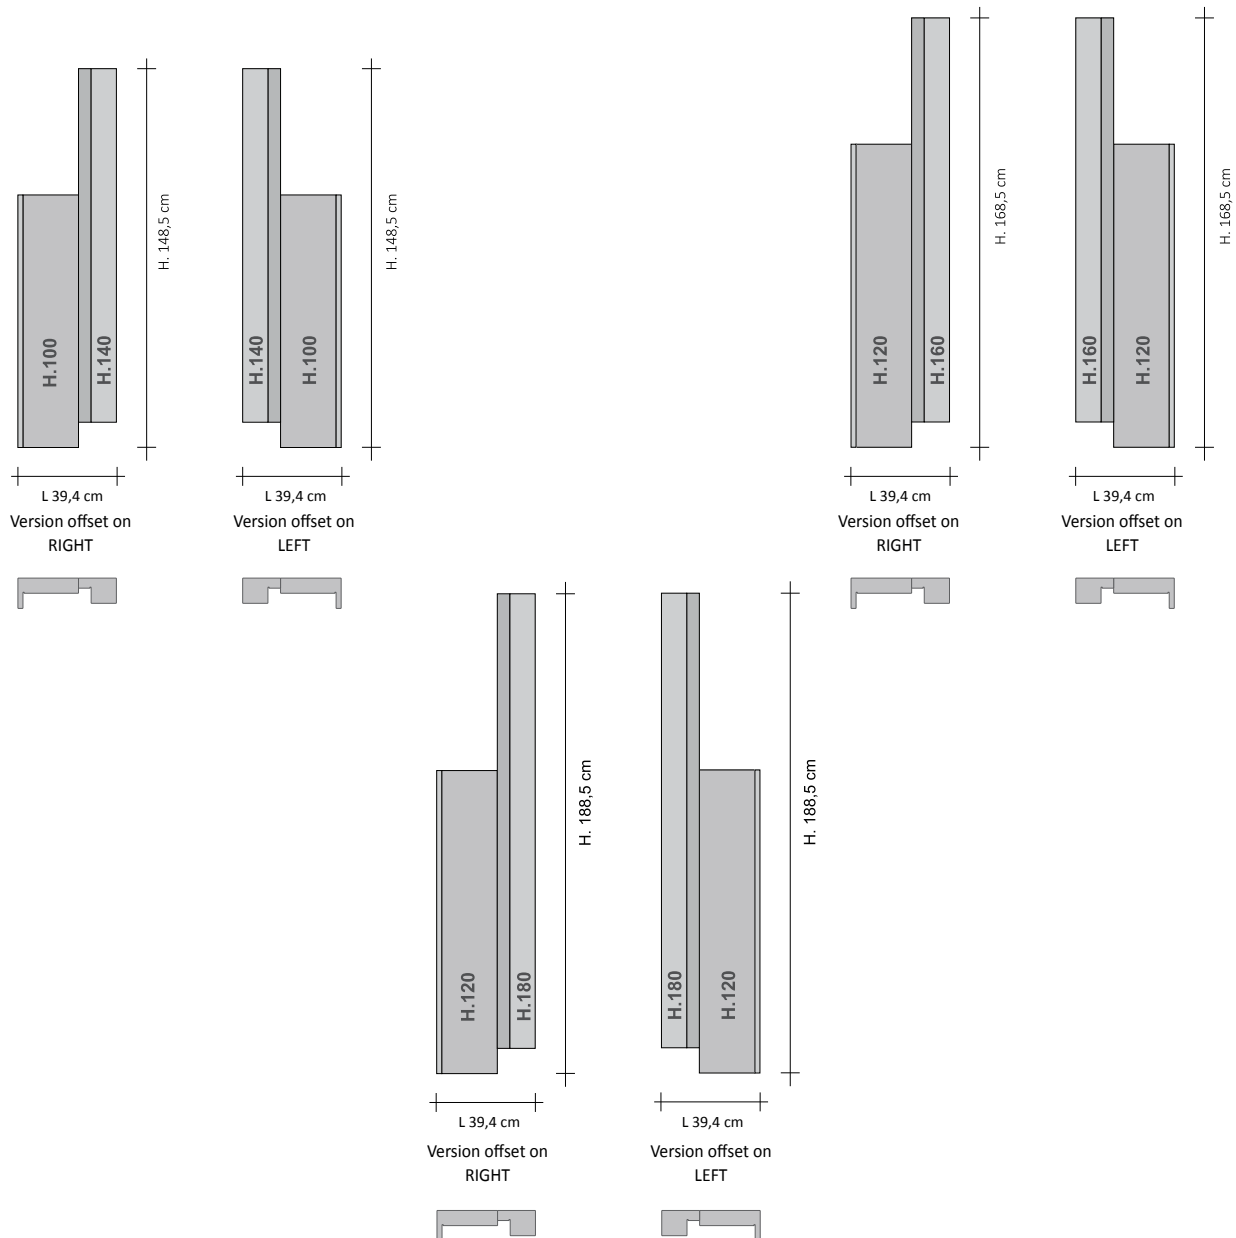

DOUBLE OFFSET VERTICAL RIFT - electric version

Electric radiator comprising two vertical offset modules made entirely of recyclable aluminium

Offset Vertical LEFT and RIGHT - Electric

		H (cm)	L (cm)	Electric resistor Watts	Category C0 RAL 9010 (€)	Category C1/C2 (€)	Category C3 (2) (€)	Multi_Color (2) (€)
RFTVDDE2#DX100140	RFTVDDE2#SX140100	148,5	39,4	490				
RFTVDDE2#DX120160	RFTVDDE2#SX160120	168,5	39,4	630				
RFTVDDE2#DX120180	RFTVDDE2#SX180120	188,5	39,4	780				

For RAL colours not included in the chart +30 % on the price of White C0 - request feasibility in advance.

(1) Colour GRGR Chrome Grey NOT available for the RIFT model

(2) In MULTICOLOR version add "M" and the different colours should be specified

RIFT accessories

Code	Description	Finishes	Price (€)
ZAAPRFT#...	RIFT hood in Plated Brass	Chrome, Gold, Polished Tin and Black Nickel	
ZAPSRFT#...	Towel rail in Plated Brass	Chrome, Gold, Polished Tin and Black Nickel