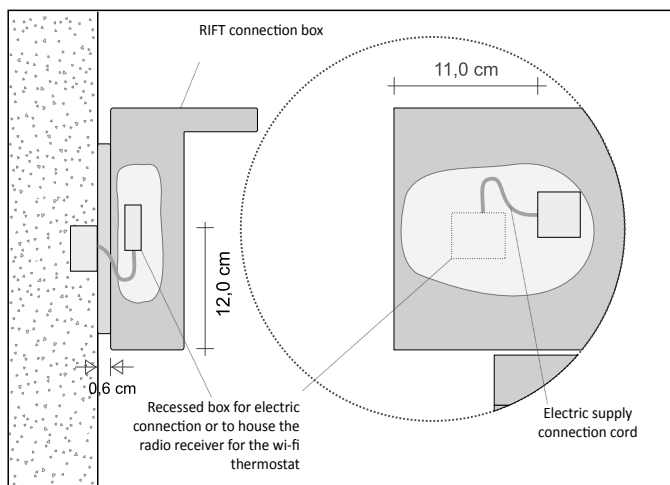

ACCESSORIES

ZRF004	Kit with WALL type room thermostat (radio frequency)
ZRF007	Kit with WALL type room thermostat (radio frequency) with weekly PROGRAMMING

CONNECTION DIAGRAMS

Connection to power supply

Electric Adjusters