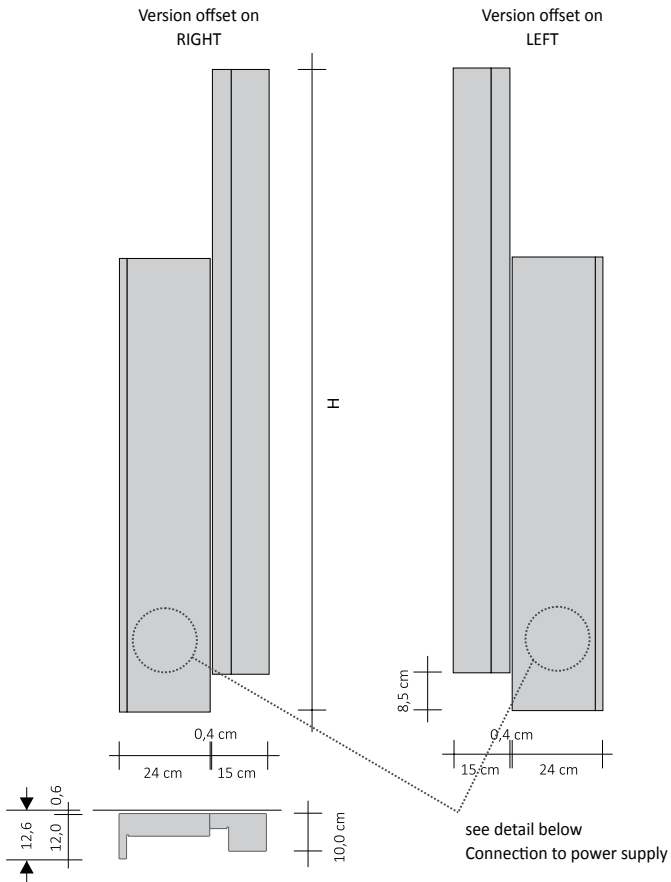

DOUBLE OFFSET VERTICAL RIFT - electric version

Electric radiator comprising two vertical offset modules made entirely of recyclable aluminium

ORDER EXAMPLE To correctly order this model follow the example specified below:

PRODUCT	RFT_VDDE2
RFT_VDD	Offset Vertical Rift
E2	Electric version with two elements
DX	Position of tallest Element is on the right (DX)
100	Height of first element from the left
140	Height of second element from the left
9010	Colour Code to check in the TUBES COLOUR CHART

ACCESSORIES

ZRF004	Kit with WALL type room thermostat (radio frequency)
ZRF007	Kit with WALL type room thermostat (radio frequency) with weekly PROGRAMMING