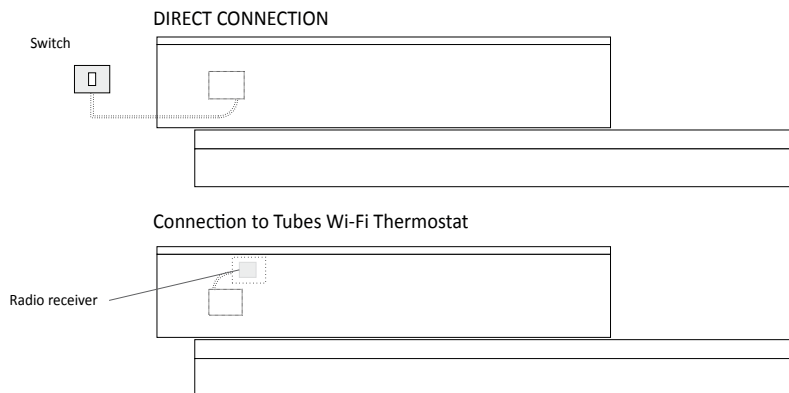

DOUBLE OFFSET HORIZONTAL RIFT - electric version

Electric radiator comprising a vertical module made entirely of recyclable aluminium

ORDER EXAMPLE To correctly order this model follow the example specified below:

PRODUCT	RFT_ODDE2
RFT_ODD	Double Offset Horizontal Rift
E2	Position of tallest Element is on the right (DX)
DX	Flap pointed UP, in other words protruding from the top
100	Width of first element from the top
140	Width of second element from the top
9010	Colour Code to check in the TUBES COLOUR CHART

ACCESSORIES

ZRF004	Kit with WALL type room thermostat (radio frequency)
ZRF007	Kit with WALL type room thermostat (radio frequency) with weekly PROGRAMMING

CONNECTION DIAGRAMS

Connection to power supply

Electric Adjusters

Electrical setting is via the use of the following thermostats that regulate the room temperature by interacting with up to max 5 receivers that control their respective radiators.

code ZRF007
Programmable digital wireless
chronothermostat + wi-fi
receiver kit

code ZRF004
Wireless room thermostat + wi-fi
receiver kit