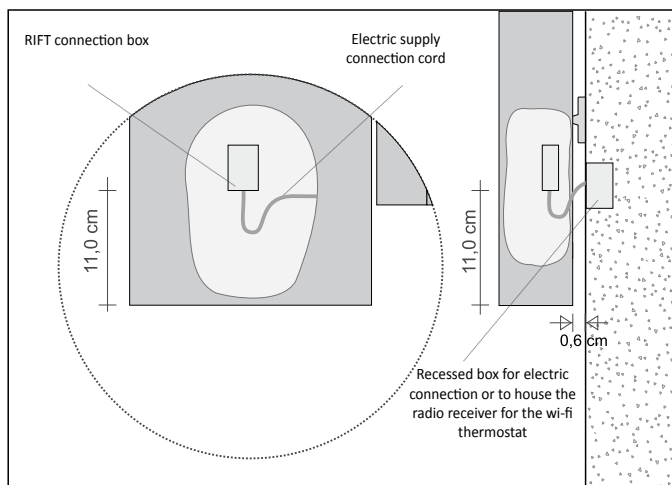

Connection to power supply

Electric Adjusters

Electrical setting is via the use of the following thermostats that regulate the room temperature by interacting with up to max 5 receivers that control their respective radiators.

code ZRF007
Programmable digital wireless chronothermostat + wi-fi receiver kit

code ZRF004
Wireless room thermostat + wi-fi receiver kit