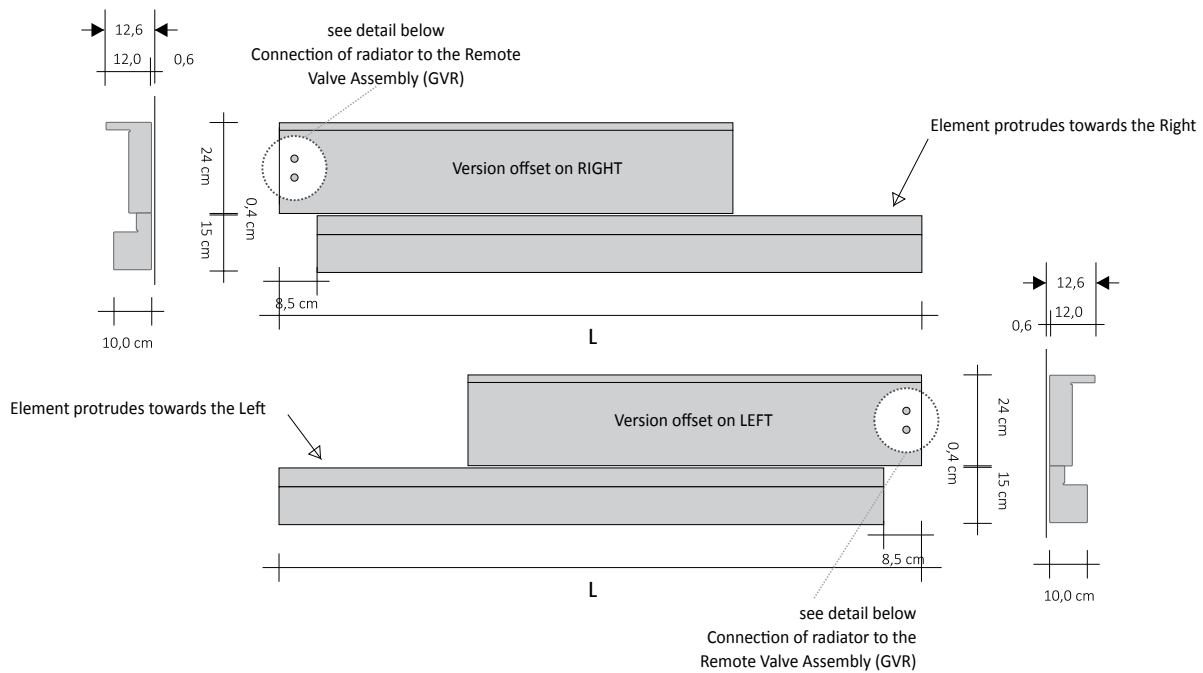

DOUBLE OFFSET HORIZONTAL RIFT - hydraulic version

Low water content radiator comprising a two horizontal modules made entirely of recyclable aluminium

ORDER EXAMPLE To correctly order this model follow the example specified below:

PRODUCT	RFT_ODD12
RFT_ODD	Double Offset Horizontal Rift
I2	Hydraulic version with two elements
DX	Offset to the Right, in other words the lower element protrudes towards the right (DX)
100	Width of first element (above)
140	Width of second element (below)
9010	Colour code to be checked in the Tubes Colour Chart
R.. / M..	Connection code that defines the type of union for copper pipes or multi-layer pipes found herein at page 276

ACCESSORIES

- Cod. GVR One way Remote Valve Assembly, CHROME finish
- Cod. GVRC#* One way Remote Valve Assembly, COLOUR finish*
- Specify the color code, e.g.: 9010, after checking the Tubes Colour Chart