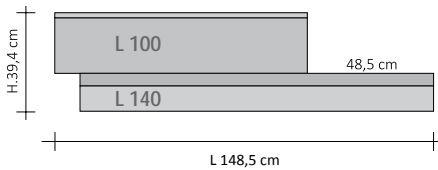

DOUBLE OFFSET HORIZONTAL RIFT - hydraulic version

Low water content radiator comprising a two horizontal modules made entirely of recyclable aluminium

Version offset on RIGHT