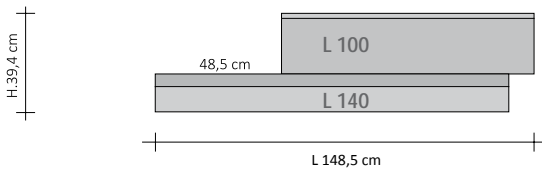

Version offset on LEFT