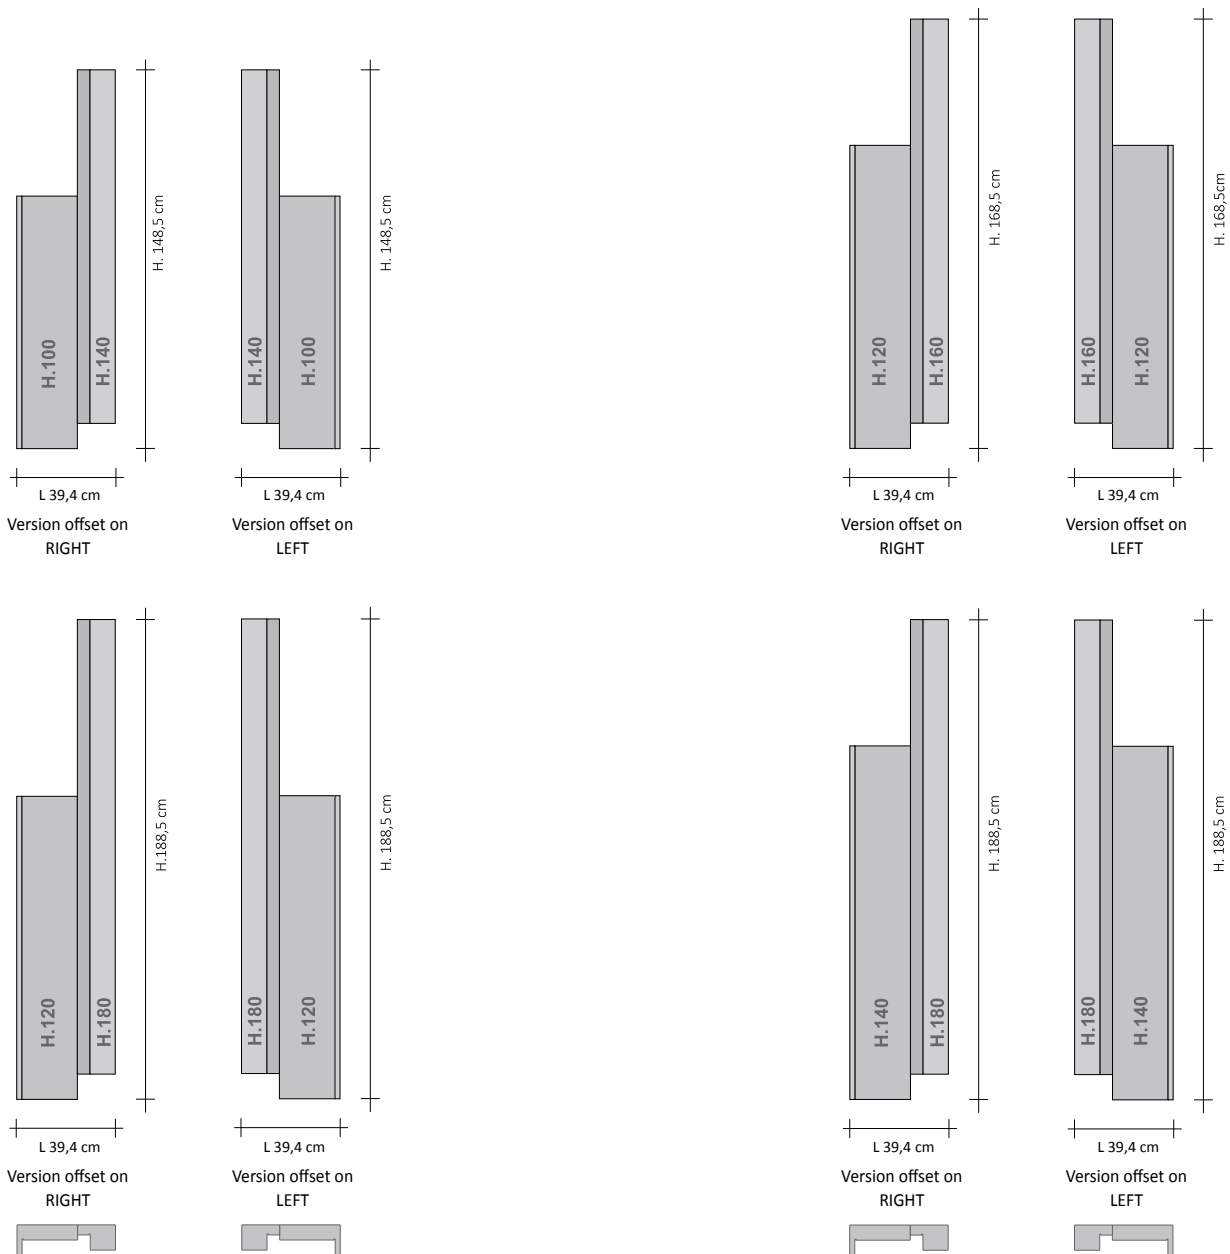

Offset Vertical LEFT and RIGHT - hydraulic

		H (cm)	L (cm)	Thermal yield Watts ΔT 50°C	Thermal yield Watts ΔT 30°C	Water Content (l)	Category C0 RAL 9010 (€)	Category C1/C2 (€)	Category C3 (1) (€)	Multi_Color (2) (€)
RFTVDDI2#DX100140	RFTVDDI2#SX140100	148,5	39,4	700	365	0,61				
RFTVDDI2#DX120160	RFTVDDI2#SX160120	168,5	39,4	821	428	0,71				
RFTVDDI2#DX120180	RFTVDDI2#SX180120	188,5	39,4	870	453	0,74				
RFTVDDI2#DX140180	RFTVDDI2#SX180140	188,5	39,4	942	491	0,82				

For RAL colours not included in the chart +30 % on the price of White C0 - request feasibility in advance.

(1) Colour GRGR Chrome Grey NOT available for the RIFT model

(2) In MULTICOLOR version add "M" and the different colours should be specified

RIFT accessories

Code	Description	Finishes	Price (€)
ZAAPRFT#...	RIFT hood in Plated Brass	Chrome, Gold, Polished Tin and Black Nickel	
ZAPSRFT#...	Towel rail in Plated Brass	Chrome, Gold, Polished Tin and Black Nickel