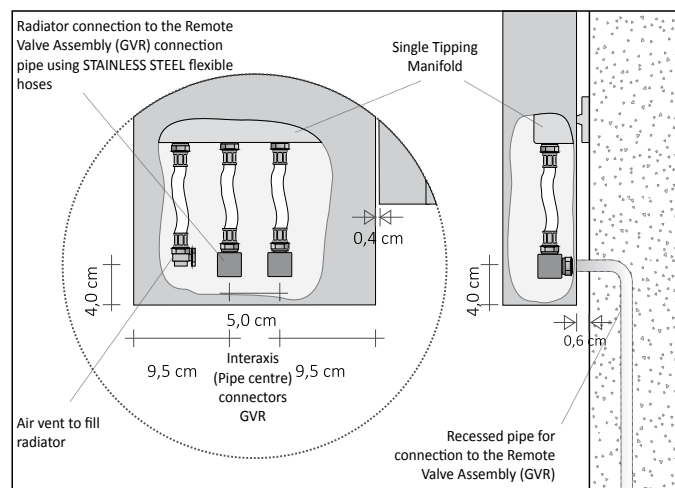

Connection of radiator to the Remote Valve Assembly (GVR)