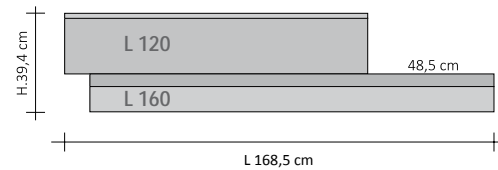

DOUBLE OFFSET HORIZONTAL RIFT - hydraulic version

Low water content radiator comprising a two horizontal modules made entirely of recyclable aluminium

Version offset on RIGHT