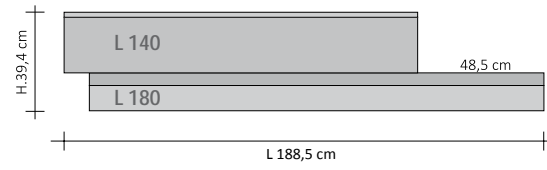

DOUBLE OFFSET HORIZONTAL RIFT - hydraulic version

Low water content radiator comprising a two horizontal modules made entirely of recyclable aluminium

Version offset on RIGHT