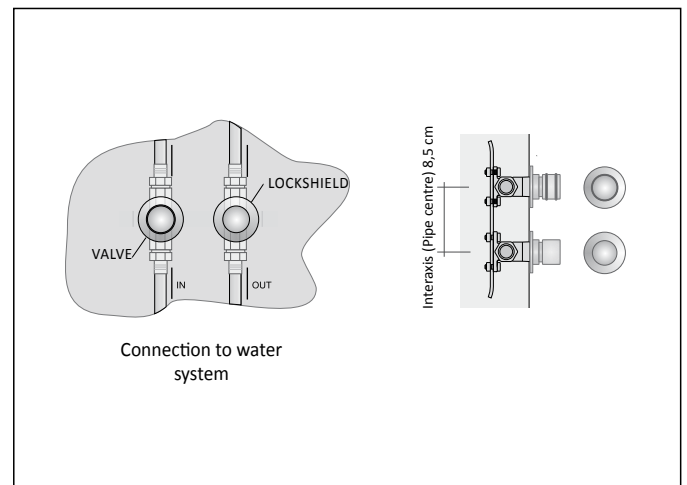

**ACCESSORIES**

- Cod. GVR One way Remote Valve Assembly, CHROME finish
- Cod. GVRC#\* One way Remote Valve Assembly, COLOUR finish\*
- \* Specify the color code, e.g.: 9010, after checking the Tubes Colour Chart

Connection of radiator to the Remote Valve Assembly (GVR)

Connection to the Remote Valve Assembly (GVR)