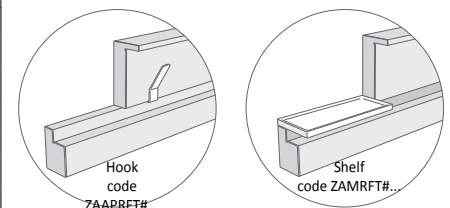

RIFT accessories

Code	Description	Finishes	Price (€)
ZAAPRFT#...	RIFT hood in Plated Brass	Chrome, Gold, Polished Tin and Black Nickel	
ZAMRFT4824#LNN	RIFT 48 cm storage shelf 48x15	Natural Wood	
ZAMRFT4824#LBC	RIFT 48 cm storage shelf 48x15	Matt White painted	
ZAMRFT6024#LNN	RIFT 60 cm storage shelf 60x15	Natural Wood	
ZAMRFT6024#LBC	RIFT 60 cm storage shelf 60x15	Matt White painted	
ZAMRFT4815#LNN	RIFT 48 cm storage shelf 48x15	Natural Wood	
ZAMRFT4815#LBC	RIFT 48 cm storage shelf 48x15	Matt White painted finish	
ZAMRFT6015#LNN	RIFT 60 cm storage shelf 60x15	Natural Wood	
ZAMRFT6015#LBC	RIFT 60 cm storage shelf 60x15	Matt White painted finish