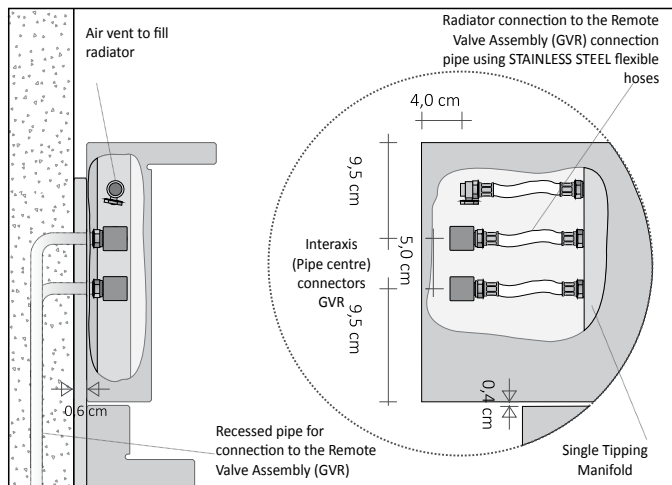

Connection of radiator to the Remote Valve Assembly (GVR)