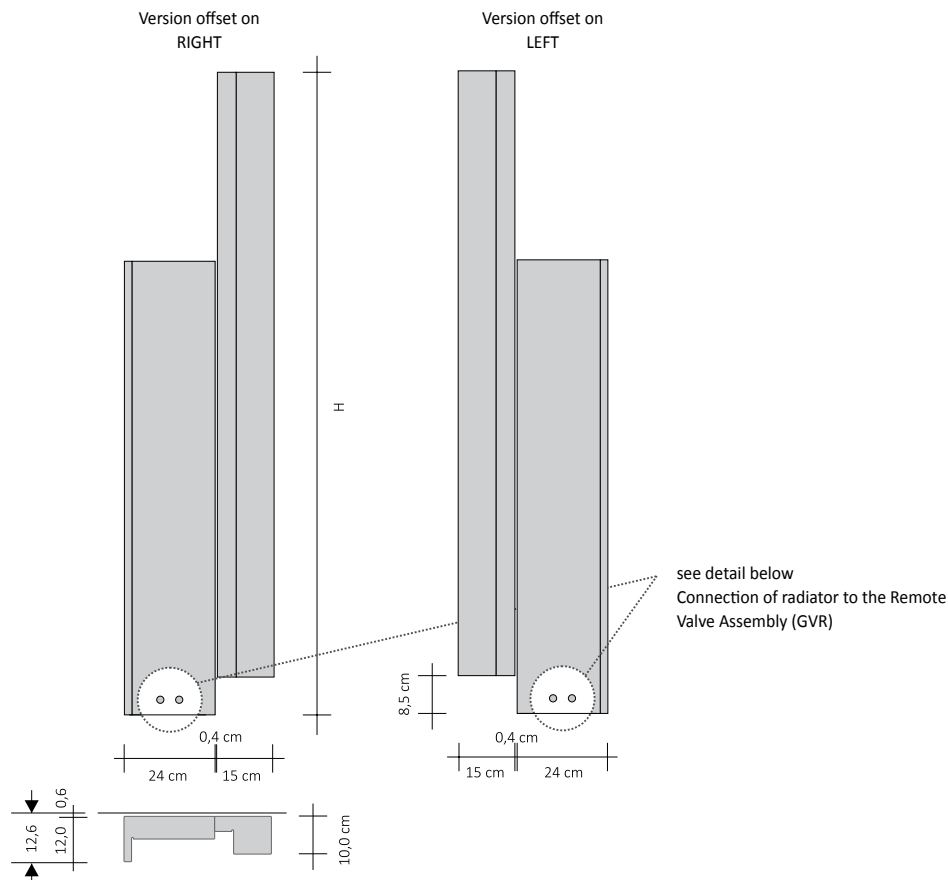

DOUBLE OFFSET VERTICAL RIFT - hydraulic version

Low water content radiator comprising a vertical module made entirely of recyclable aluminium

ORDER EXAMPLE To correctly order this model follow the example specified below:

PRODUCT	RFT_VDDI2
RFT_VDD	Offset Vertical Rift
I2	Hydraulic version with two elements
DX	Position of tallest Element is on the right (DX)
100	Height of first element
140	Height of second element
9010	Colour code to be checked in the Tubes Colour Chart
R.. / M..	Connection code that defines the type of union for copper pipes or multi-layer pipes found herein at page 276

ACCESSORIES

Cod. GVR	One way Remote Valve Assembly, CHROME finish
Cod. GVRC#*	One way Remote Valve Assembly, COLOUR finish*

* Specify the color code, e.g.: 9010, after checking the Tubes Colour Chart