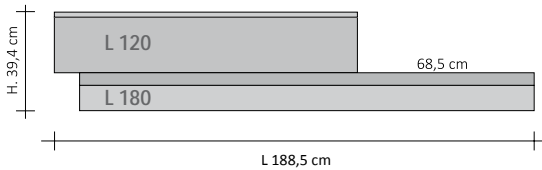

DOUBLE OFFSET HORIZONTAL RIFT - hydraulic version

Low water content radiator comprising a two horizontal modules made entirely of recyclable aluminium

Version offset on RIGHT