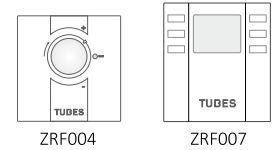

DOUBLE ALIGNED VERTICAL RIFT 24 - electric version

Electric radiator comprising a vertical module made entirely of recyclable aluminium

ORDER EXAMPLE To correctly order this model follow the example specified below:

PRODUCT	RFT_V24DAE
RFT_V24DA	Double Vertical LEFT and RIGHT - Electric
E	Electric version
DX	Flap on RIGHT, in other words protruding from the right
180	Overall height
9010	Colour Code to check in the TUBES COLOUR CHART

ACCESSORIES

ZRF004	Kit with WALL type room thermostat (radio frequency)
ZRF007	Kit with WALL type room thermostat (radio frequency) with weekly PROGRAMMING