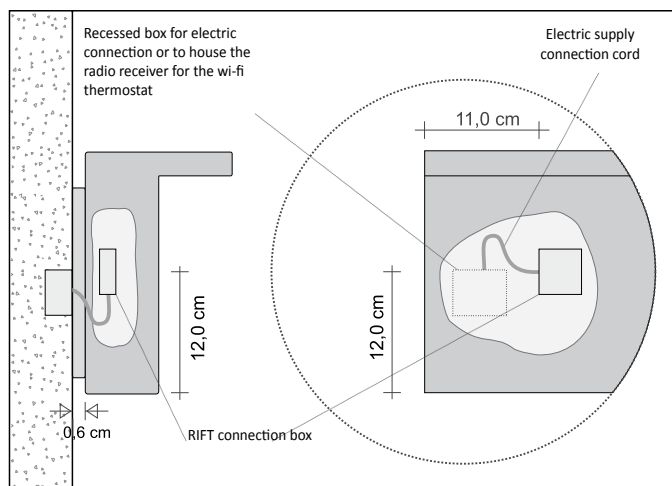

Connection to power supply

Electric Adjusters

Electrical setting is via the use of the following thermostats that regulate the room temperature by interacting with up to max 5 receivers that control their respective radiators.

code ZRF007
Programmable digital wireless chronothermostat + wi-fi receiver kit

code ZRF004
Wireless room thermostat + wi-fi receiver kit