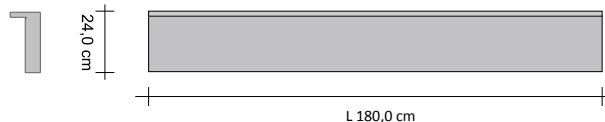

RIFT hook code ZAAPRFT#...