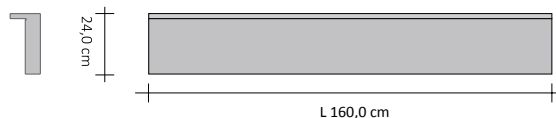

RIFT hook code ZAAPRFT#...