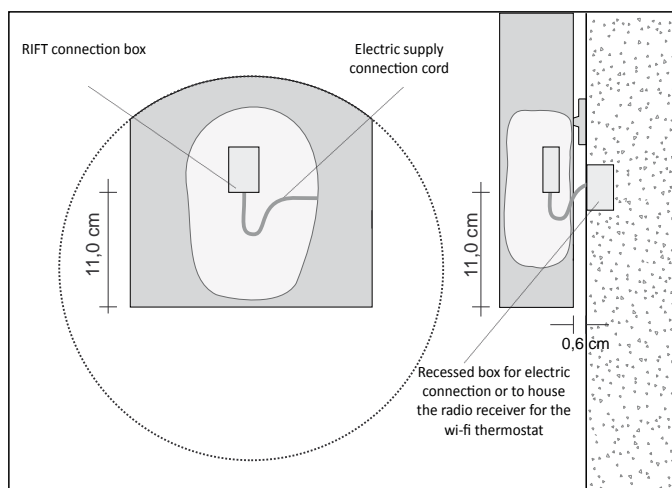

Connection to power supply

Electric Adjusters

Electrical setting is via the use of the following thermostats that regulate the room temperature by interacting with up to max 5 receivers that control their respective radiators.

code ZRF007
Programmable digital wireless chronothermostat + wi-fi receiver kit

code ZRF004
Wireless room thermostat + wi-fi receiver kit