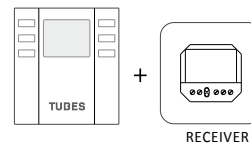

Electric Adjusters

Electrical setting is via the use of the following thermostats that regulate the room temperature by interacting with up to max 5 receivers that control their respective radiators.

code ZRF007
Programmable digital wireless
chronothermostat + wi-fi
receiver kit