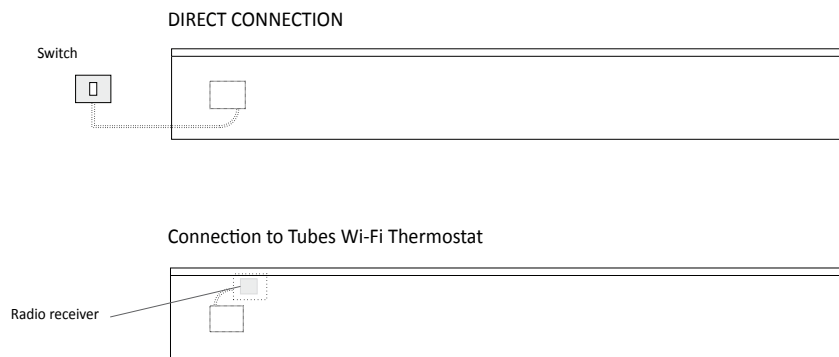

CONNECTION DIAGRAMS