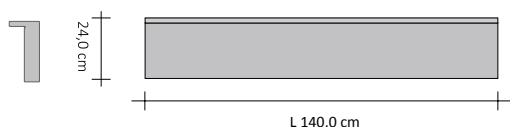

RIFT hook code ZAAPRFT#...