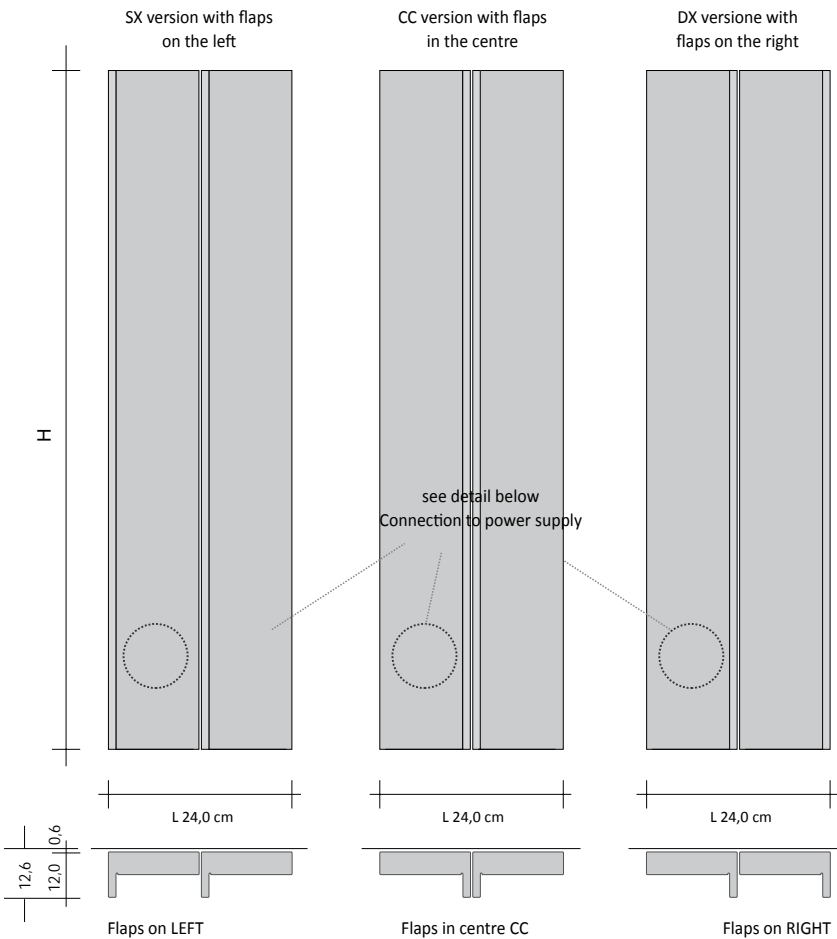

DOUBLE ALIGNED VERTICAL RIFT 24 - electric version

Electric radiator comprising a vertical module made entirely of recyclable aluminium

ORDER EXAMPLE To correctly order this model follow the example specified below:

PRODUCT	RFT_V24DAE
RFT_V24DA	Double Vertical LEFT and RIGHT - Electric
E	Electric version
DX	Flap on RIGHT, in other words protruding from the right
180	Overall height
9010	Colour Code to check in the TUBES COLOUR CHART

ACCESSORIES

ZRF004	Kit with WALL type room thermostat (radio frequency)
ZRF007	Kit with WALL type room thermostat (radio frequency) with weekly PROGRAMMING