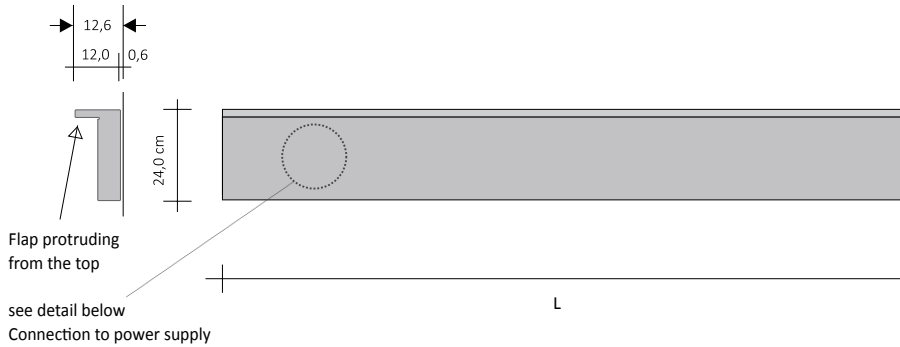

SINGLE HORIZONTAL RIFT 24 - electric

Electric radiator comprising a horizontal module made entirely of recyclable aluminium

ORDER EXAMPLE To correctly order this model follow the example specified below:

PRODUCT	RFT_O24SE
RFT_O24S	Single Horizontal 24 mm module Rift
E	Electric version
SU	Flap pointed UP, in other words protruding from the top
180	Overall height
9010	Colour Code to check in the TUBES COLOUR CHART

ACCESSORIES	
ZRF004	Kit with WALL type room thermostat (radio frequency)
ZRF007	Kit with WALL type room thermostat (radio frequency) with weekly PROGRAMMING