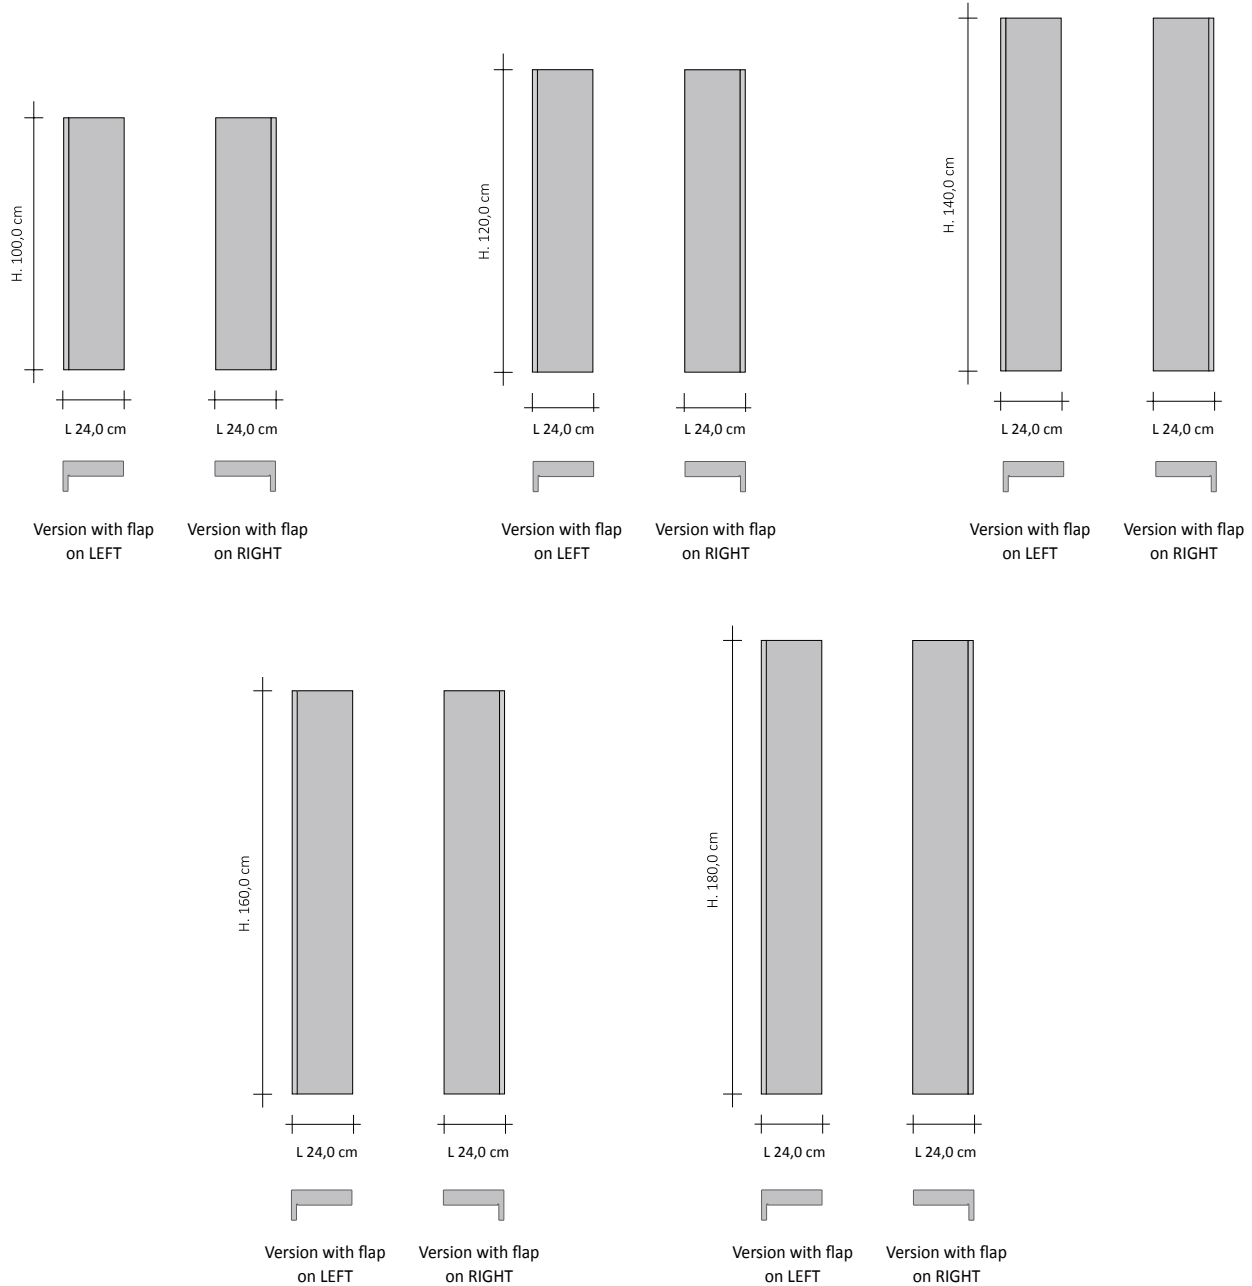

SINGLE VERTICAL RIFT 24 - electric

Electric radiator comprising a vertical module made entirely of recyclable aluminium

Single Vertical LEFT and RIGHT - Electric

		L (cm)	H (cm)	Electric resistor Watts	Category C0 RAL 9010 (€)	Category C1/C2 (€)	Category C3 (1) (€)
RFTV24SE#SX100	RFTV24SE#DX100	100,0	24,0	210			
RFTV24SE#SX120	RFTV24SE#DX120	120,0	24,0	280			
RFTV24SE#SX140	RFTV24SE#DX140	140,0	24,0	350			
RFTV24SE#SX160	RFTV24SE#DX160	160,0	24,0	500			
RFTV24SE#SX180	RFTV24SE#DX180	180,0	24,0	560			

For RAL colours not included in the chart +30 % on the price of White C0 - request feasibility in advance.

(1) Colour GRGR Chrome Grey NOT available for the RIFT model

RIFT accessories

Code	Description	Finishes	Price (€)
ZAAPRFT#...	RIFT hood in Plated Brass	Chrome, Gold, Polished Tin and Black Nickel	
ZAPSRFT#...	Towel rail in Plated Brass	Chrome, Gold, Polished Tin and Black Nickel	

ELECTRIC ADJUSTERS

Electrical setting is via the use of the following thermostats that regulate the room temperature by interacting with up to max 5 radiators.

cod. ZRF007	cod. ZRF004	Code	Description	Price (€)
		ZRF004*	Kit with WALL type room thermostat (radio frequency)	
		ZRF007*	Kit with WALL type room thermostat (radio frequency) with weekly PROGRAMMING	

*The price of the two kits mentioned above includes the wall box radiofrequency receiver that strictly must be installed.