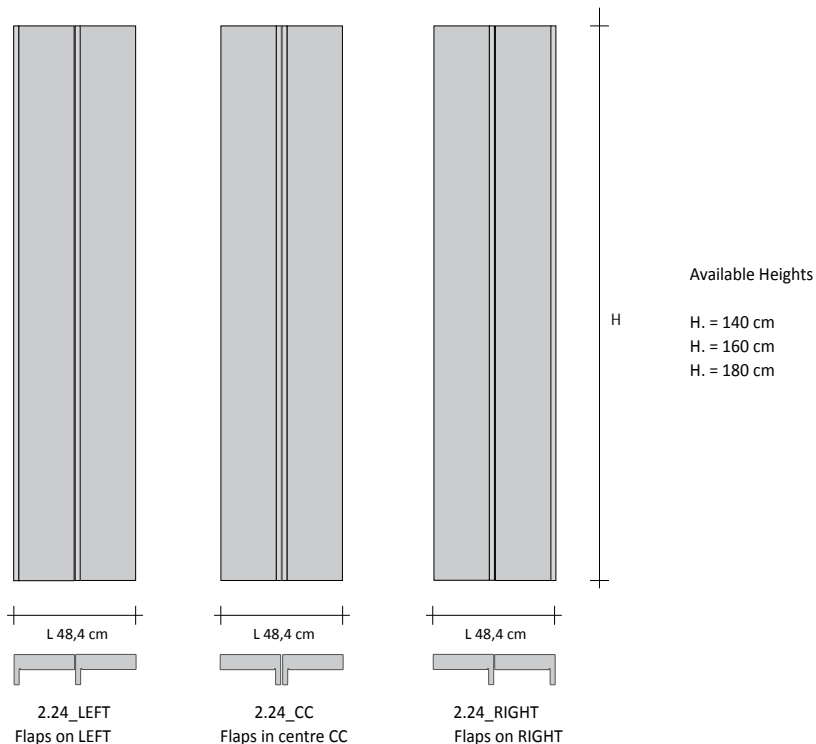

DOUBLE ALIGNED VERTICAL RIFT 24 - electric version

Electric radiator comprising a vertical module made entirely of recyclable aluminium

Single Vertical LEFT and RIGHT - Electric

			H (cm)	L (cm)	Electric resistor Watts	Category C0 RAL 9010 (€)	Category C1/C2 (€)	Category C3 (1) (€)
			140,0	48,4	700			
RFTV24DE#SX140	RFTV24DE#CC140	RFTV24DE#DX140	160,0	48,4	1000			
RFTV24DE#SX160	RFTV24DE#CC160	RFTV24DE#DX160	180,0	48,4	1120			
RFTV24DE#SX180	RFTV24DE#CC180	RFTV24DE#DX180						

For RAL colours not included in the chart +30 % on the price of White C0 - request feasibility in advance.

(1) Colour GRCR Chrome Grey NOT available for the RIFT model

(2) In MULTICOLOR version add "M" and the different colours should be specified

RIFT accessories

Code	Description	Finishes	Price (€)
ZAAPRFT#...	RIFT hood in Plated Brass	Chrome, Gold, Polished Tin and Black Nickel	
ZAPSRFT#...	Towel rail in Plated Brass	Chrome, Gold, Polished Tin and Black Nickel	

ELECTRIC ADJUSTERS

Electrical setting is via the use of the following thermostats that regulate the room temperature by interacting with up to max 5 radiators.

cod. ZRF007	cod. ZRF004	Code	Description	Price (€)
		ZRF004*	Kit with WALL type room thermostat (radio frequency)	
		ZRF007*	Kit with WALL type room thermostat (radio frequency) with weekly PROGRAMMING	

*The price of the two kits mentioned above includes the wall box radiofrequency receiver that strictly must be installed.