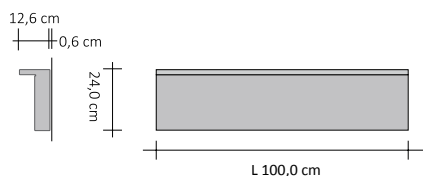

RIFT hook code ZAAPRFT#...