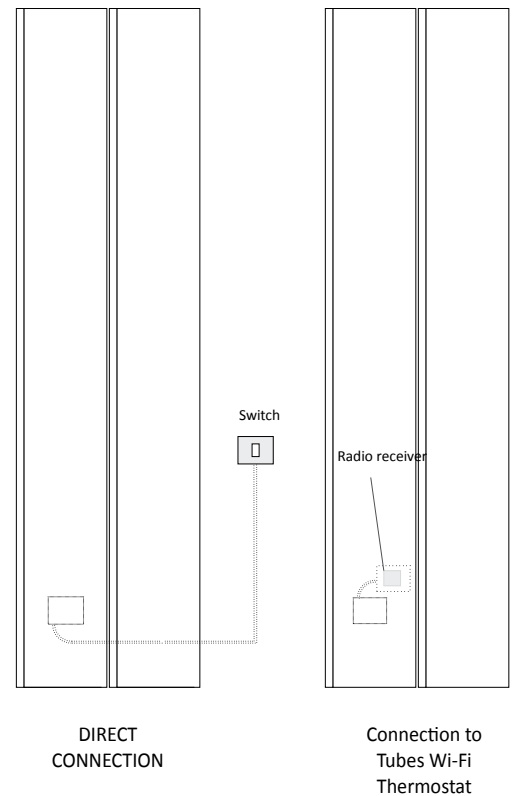

CONNECTION DIAGRAMS