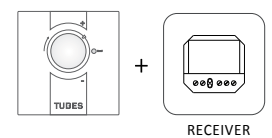

code ZRF004
Wireless room thermostat + wi-fi
receiver kit