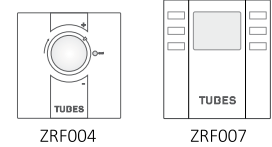

SINGLE HORIZONTAL RIFT 24 - electric

Electric radiator comprising a horizontal module made entirely of recyclable aluminium

ORDER EXAMPLE To correctly order this model follow the example specified below:

PRODUCT	RFT_O24SE
RFT_O24S	Single Horizontal 24 mm module Rift
E	Electric version
SU	Flap pointed UP, in other words protruding from the top
180	Overall height
9010	Colour Code to check in the TUBES COLOUR CHART

ACCESSORIES	
ZRF004	Kit with WALL type room thermostat (radio frequency)
ZRF007	Kit with WALL type room thermostat (radio frequency) with weekly PROGRAMMING