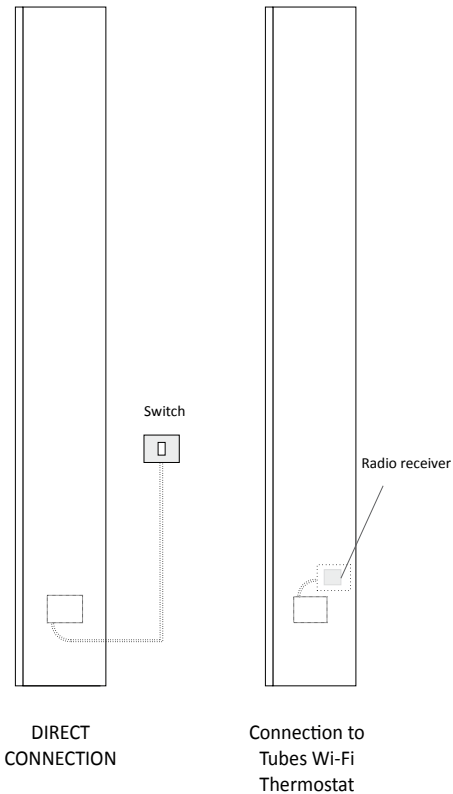

ACCESSORIES

ZRF004	Kit with WALL type room thermostat (radio frequency)
ZRF007	Kit with WALL type room thermostat (radio frequency) with weekly PROGRAMMING

ZRF004

ZRF007

CONNECTION DIAGRAMS

Connection to power supply