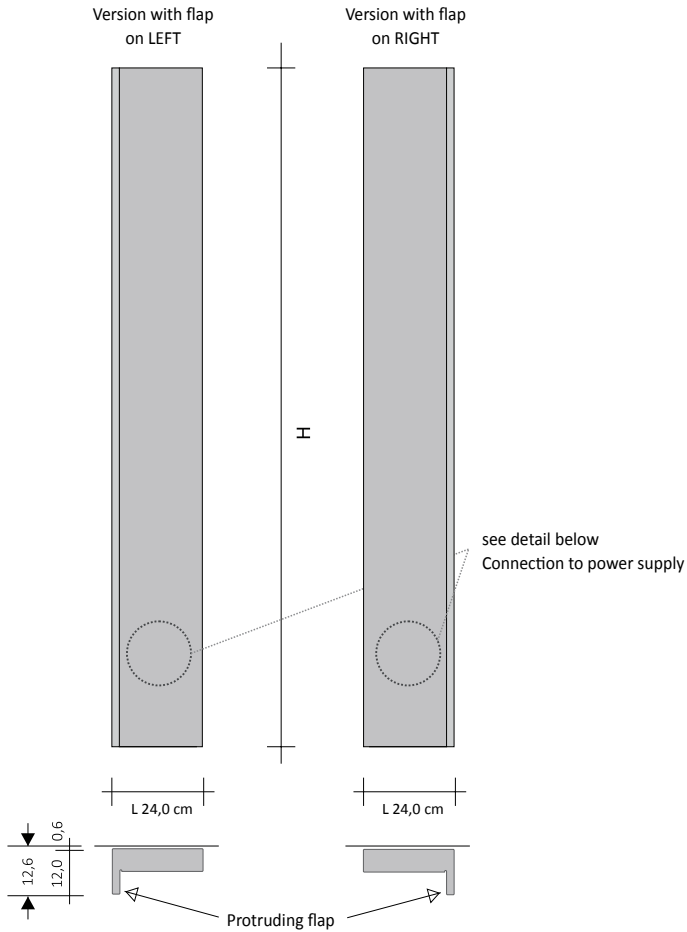

SINGLE VERTICAL RIFT 24 - electric

Electric radiator comprising a vertical module made entirely of recyclable aluminium

ORDER EXAMPLE To correctly order this model follow the example specified below:

PRODUCT	RFT_V24SE
RFT_V24S	Single Vertical 24 mm module Rift
E	Electric version
DX	Flap on RIGHT, in other words protruding from the right
180	Overall height
9010	Colour Code to check in the TUBES COLOUR CHART

ACCESSORIES

ZRF004	Kit with WALL type room thermostat (radio frequency)
ZRF007	Kit with WALL type room thermostat (radio frequency) with weekly PROGRAMMING