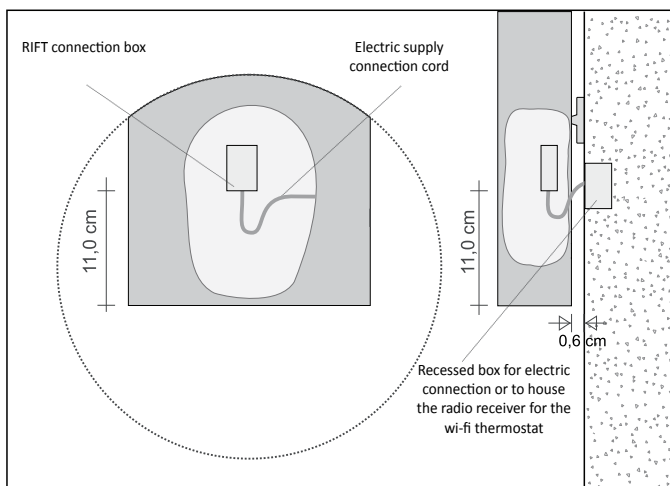

Electric Adjusters

Electrical setting is via the use of the following thermostats that regulate the room temperature by interacting with up to max 5 receivers that control their respective radiators.

code ZRF007
Programmable digital wireless
chronothermostat + wi-fi
receiver kit