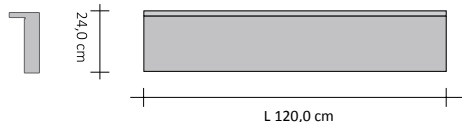

RIFT hook code ZAAPRFT#...