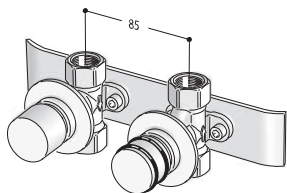

# Remote Valve Assembly (GVR)

The prices of the valves indicated below do NOT include the cost of the unions for connection to the system and must be ordered separately.

Valve and Lockshield assembly for standard remote connection

Valve and Lockshield assembly for recessed remote connection, can be installed at a max distance of 6 m from the radiator

System connection	<b>1/2"</b>		
Coloured version code	<b>GVRC#...</b>	All finishes	€
Chrome-plated Version code	<b>GVR#...</b>		

Valve and Lockshield assembly for ADD\_ON remote connection

Valve and Lockshield assembly for recessed remote connection, can be installed at a max distance of 6 m from the radiator

System connection	<b>1/2"</b>		
Coloured version code	<b>GVR_AD#...</b>	All finishes	€

## THERMOSTATIC HEADS

The prices refer to the thermostatic head, which is supplied packed separately and not assembled with the valve.

Wax type thermostatic valve head - White or Chrome-plated

Connection to the valve	<b>M30x1,5</b>	Colour Category	C0 White Std. €
White version cod.	<b>ZTTC...</b>	G0 Category	Chrome plated €
Chrome-plated Version code	<b>ZTTCG...</b>		