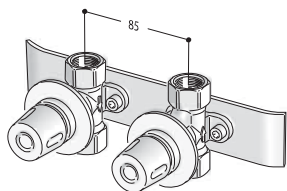

# Remote Valve Assembly (GVR)

The prices of the valves indicated below do NOT include the cost of the unions for connection to the system and must be ordered separately.

Valve and Lockshield assembly for standard remote connection

Valve and Lockshield assembly for recessed remote connection, can be installed at a max distance of 6 m from the radiator

System connection	<b>1/2"</b>		
Coloured version code	<b>GVRC#...</b>	All finishes	€
Chrome-plated Version code	<b>GVR#...</b>		

Valve and Lockshield assembly for ADD\_ON remote connection

Valve and Lockshield assembly for recessed remote connection, can be installed at a max distance of 6 m from the radiator

System connection	<b>1/2"</b>		
Coloured version code	<b>GVR_AD#...</b>	All finishes	€

## THERMOSTATIC HEADS

The prices refer to the thermostatic head, which is supplied packed separately and not assembled with the valve.

Wax type thermostatic valve head - White or Chrome-plated

Connection to the valve	<b>M30x1,5</b>	Colour Category	C0 White Std. €
White version cod.	<b>ZTTC...</b>	G0 Category	Chrome plated €
Chrome-plated Version code	<b>ZTTCG...</b>		