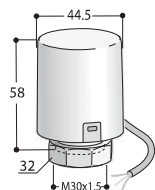

Valve and Lockshield assembly for ADD\_ON remote connection

Valve and Lockshield assembly for recessed remote connection, can be installed at a max distance of 6 m from the radiator

System connection	<b>1/2"</b>		
Coloured version code	<b>GVR_AD#...</b>	All finishes	€

## THERMOSTATIC HEADS

The prices refer to the thermostatic head, which is supplied packed separately and not assembled with the valve.

Wax type thermostatic valve head - White or Chrome-plated

Connection to the valve	<b>M30x1,5</b>	Colour Category	C0 White Std. €
White version cod.	<b>ZTTC...</b>	G0 Category	Chrome plated €
Chrome-plated Version code	<b>ZTTCG...</b>		

LIQUID type thermostatic valve head - White, Chrome-plated or stainless steel

Connection to the valve	<b>M30x1,5</b>	Colour Category	C0 White Std. €
White version cod.	<b>ZTTL13B...</b>	G0 Category	Chrome plated €
Chrome-plated Version code	<b>ZTTL13C...</b>	Finish Category	Stainless steel €
STAINLESS STEEL version code	<b>ZTTL13A...</b>		

ELECTRIC 24V thermostatic head normally CLOSED

Connection to the valve	<b>M30x1,5</b>	Colour Category	C0 White Std. €
White version cod.	<b>ZTE#02403</b>		

ELECTRIC 220V thermostatic head normally CLOSED