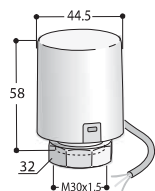

## THERMOSTATIC HEADS

The prices refer to the thermostatic head, which is supplied packed separately and not assembled with the valve.

Wax type thermostatic valve head - White or Chrome-plated

Connection to the valve	<b>M30x1,5</b>	Colour Category	C0 White Std. €
White version cod.	<b>ZTTC...</b>	G0 Category	Chrome plated €
Chrome-plated Version code	<b>ZTTCG...</b>		

LIQUID type thermostatic valve head - White, Chrome-plated or stainless steel

Connection to the valve	<b>M30x1,5</b>	Colour Category	C0 White Std. €
White version cod.	<b>ZTTL13B...</b>	G0 Category	Chrome plated €
Chrome-plated Version code	<b>ZTTL13C...</b>	Finish Category	Stainless steel €
STAINLESS STEEL version code	<b>ZTTL13A...</b>		

ELECTRIC 24V thermostatic head normally CLOSED

Connection to the valve	<b>M30x1,5</b>	Colour Category	C0 White Std. €
White version cod.	<b>ZTE#02403</b>		

ELECTRIC 220V thermostatic head normally CLOSED

Connection to the valve	<b>M30x1,5</b>	Colour Category	C0 White Std. €
White version cod.	<b>ZTE#22001</b>		

ELECTRIC 220V thermostatic head normally CLOSED w/auxiliary SWITCH

Connection to the valve	<b>M30x1,5</b>	Colour Category	C0 White Std. €
White version cod.	<b>ZTE#22002</b>		