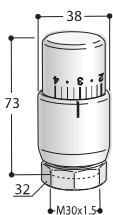

Valve and Lockshield assembly for ADD\_ON remote connection

Valve and Lockshield assembly for recessed remote connection, can be installed at a max distance of 6 m from the radiator

System connection	<b>1/2"</b>		
Coloured version code	<b>GVR_AD#...</b>	All finishes	€

## THERMOSTATIC HEADS

The prices refer to the thermostatic head, which is supplied packed separately and not assembled with the valve.

Wax type thermostatic valve head - White or Chrome-plated

Connection to the valve	<b>M30x1,5</b>	Colour Category	C0 White Std. €
White version cod.	<b>ZTTC...</b>	G0 Category	Chrome plated €
Chrome-plated Version code	<b>ZTTCG...</b>		

LIQUID type thermostatic valve head - White, Chrome-plated or stainless steel

Connection to the valve	<b>M30x1,5</b>	Colour Category	C0 White Std. €
White version cod.	<b>ZTTL13B...</b>	G0 Category	Chrome plated €
Chrome-plated Version code	<b>ZTTL13C...</b>	Finish Category	Stainless steel €
STAINLESS STEEL version code	<b>ZTTL13A...</b>		

ELECTRIC 24V thermostatic head normally CLOSED

Connection to the valve	<b>M30x1,5</b>	Colour Category	C0 White Std. €
White version cod.	<b>ZTE#02403</b>		

ELECTRIC 220V thermostatic head normally CLOSED