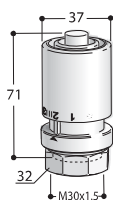

Valve and Lockshield assembly for recessed remote connection, can be installed at a max distance of 6 m from the radiator

System connection	<b>1/2"</b>		
Coloured version code	<b>GVRC#...</b>	All finishes	€
Chrome-plated Version code	<b>GVR#...</b>		

Valve and Lockshield assembly for ADD\_ON remote connection

Valve and Lockshield assembly for recessed remote connection, can be installed at a max distance of 6 m from the radiator

System connection	<b>1/2"</b>		
Coloured version code	<b>GVR_AD#...</b>	All finishes	€

## THERMOSTATIC HEADS

The prices refer to the thermostatic head, which is supplied packed separately and not assembled with the valve.

Wax type thermostatic valve head - White or Chrome-plated

Connection to the valve	<b>M30x1,5</b>	Colour Category	C0 White Std. €
White version cod.	<b>ZTTC...</b>	G0 Category	Chrome plated €
Chrome-plated Version code	<b>ZTTCG...</b>		

LIQUID type thermostatic valve head - White, Chrome-plated or stainless steel

Connection to the valve	<b>M30x1,5</b>	Colour Category	C0 White Std. €
White version cod.	<b>ZTTL13B...</b>	G0 Category	Chrome plated €
Chrome-plated Version code	<b>ZTTL13C...</b>	Finish Category	Stainless steel €
STAINLESS STEEL version code	<b>ZTTL13A...</b>		