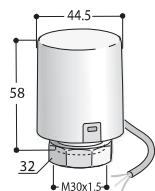

Valve and Lockshield assembly for ADD\_ON remote connection

Valve and Lockshield assembly for recessed remote connection, can be installed at a max distance of 6 m from the radiator

System connection	<b>1/2"</b>		
Coloured version code	<b>GVR_AD#...</b>	All finishes	€

## THERMOSTATIC HEADS

The prices refer to the thermostatic head, which is supplied packed separately and not assembled with the valve.

Wax type thermostatic valve head - White or Chrome-plated

Connection to the valve	<b>M30x1,5</b>	Colour Category	C0 White Std. €
White version cod.	<b>ZTTC...</b>	G0 Category	Chrome plated €
Chrome-plated Version code	<b>ZTTCG...</b>		

LIQUID type thermostatic valve head - White, Chrome-plated or stainless steel

Connection to the valve	<b>M30x1,5</b>	Colour Category	C0 White Std. €
White version cod.	<b>ZTTL13B...</b>	G0 Category	Chrome plated €
Chrome-plated Version code	<b>ZTTL13C...</b>	Finish Category	Stainless steel €
STAINLESS STEEL version code	<b>ZTTL13A...</b>		

ELECTRIC 24V thermostatic head normally CLOSED

Connection to the valve	<b>M30x1,5</b>	Colour Category	C0 White Std. €
White version cod.	<b>ZTE#02403</b>		

ELECTRIC 220V thermostatic head normally CLOSED