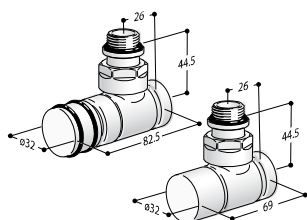

## COPPER/MULTILAYER PIPES

Valve (that can be fitted with thermostat) and Lockshield, COPPER ANGLE or MULTI-LAYER

Radiator connection 1/2"  
Type of union\* Z1RAC#...  
Coloured version code Z1TLNR#ANR12...  
Chrome-plated Version code Z1TLNRG#ANR12...

Colour Category C0 Bianco Std. €  
C1/C2 €  
C3 €  
Galvanized Category G0 €  
Gold €

Valve (that can be fitted with thermostat) and Lockshield, STRAIGHT COPPER or MULTI-LAYER

Radiator connection 1/2"  
Type of union\* Z1RAC#...  
Coloured version code Z1TLNR#DRR12...  
Chrome-plated Version code Z1TLNRG#DRR12...

## IRON PIPES

Valve (that can be fitted with thermostat) and Lockshield, IRON ANGLE

Radiator connection 1/2"  
System connection 1/2"  
Coloured version code Z1TLNR#ANF22...  
Chrome-plated Version code Z1TLNRG#ANF22...