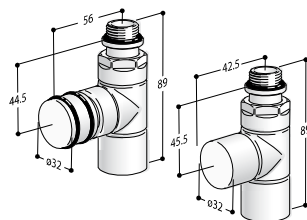

Valve (that can be fitted with thermostat) and Lockshield, STRAIGHT IRON

Radiator connection 1/2"
System connection 1/2"
Coloured version code Z1TLNR#DRF22...
Chrome-plated Version code Z1TLNRG#DRF22...

Colour Category C0 White Std. €
C1/C2 €
C3 €
Galvanized Category G0 €
Gold €