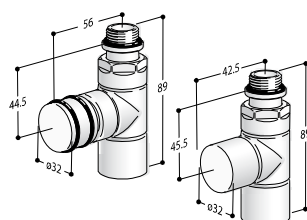

## IRON PIPES

Valve (that can be fitted with thermostat) and Lockshield, IRON ANGLE

Radiator connection 1/2"  
System connection 1/2"  
Coloured version code Z1TLNR#ANF22...  
Chrome-plated Version code Z1TLNRG#ANF22...

Colour Category C0 White Std. €  
C1/C2 €  
C3 €  
Galvanized Category G0 €  
Gold €

Valve (that can be fitted with thermostat) and Lockshield, IRON ANGLE

Radiator connection 1/2"  
System connection 3/8"  
Coloured version code Z1TLNR#ANF23...  
Chrome-plated Version code Z1TLNRG#ANF23...

Colour Category C0 White Std. €  
C1/C2 €  
C3 €  
Galvanized Category G0 €  
Gold €

Valve (that can be fitted with thermostat) and Lockshield, STRAIGHT IRON

Radiator connection 1/2"  
System connection 1/2"  
Coloured version code Z1TLNR#DRF22...  
Chrome-plated Version code Z1TLNRG#DRF22...

Colour Category C0 White Std. €  
C1/C2 €  
C3 €  
Galvanized Category G0 €  
Gold €

Valve (that can be fitted with thermostat) and Lockshield, STRAIGHT IRON

Radiator connection 1/2"  
System connection 3/8"  
Coloured version code Z1TLNR#DRF23...  
Chrome-plated Version code Z1TLNRG#DRF23...