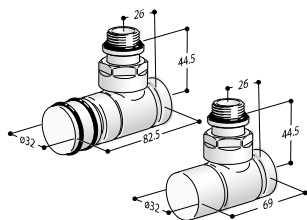

Valve (that can be fitted with thermostat) and Lockshield, IRON ANGLE

Radiator connection 1/2"
System connection 3/8"
Coloured version code Z1TLNR#ANF23...
Chrome-plated Version code Z1TLNRG#ANF23...

Colour Category C0 White Std. €
C1/C2 €
C3 €
Galvanized Category G0 €
Gold €