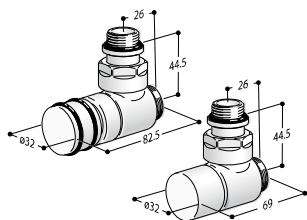

# CONVERTIBLE VALVES ( FOR THERMOSTATIC HEADS) (unions not included)

The prices of the valves indicated below do NOT include the cost of the unions for connection to the system which must be ordered separately.

The manual operating valves (that can be fitted with thermostat) are valves that at a later stage the user can fit with a thermostat and thus turn them into THERMOSTATIC VALVES. The change is made by fitting a WAX TYPE or LIQUID TYPE THERMOSTATIC VALVE HEAD (purchased as an accessory, see page 275) in place of the manual control knob, which is being eliminated.

## COPPER/MULTILAYER PIPES

Valve (that can be fitted with thermostat) and Lockshield, COPPER ANGLE or MULTI-LAYER

Radiator connection 1/2"  
Type of union\* Z1RAC#...  
Coloured version code Z1TLNR#ANR12...  
Chrome-plated Version code Z1TLNRG#ANR12...