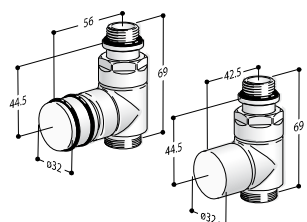

Valve (that can be fitted with thermostat) and Lockshield, STRAIGHT COPPER or MULTI-LAYER

Radiator connection 1/2"
Type of union* Z1RAC#...
Coloured version code Z1TLNR#DRR12...
Chrome-plated Version code Z1TLNRG#DRR12...

Colour Category C0 White Std. €
C1/C2 €
C3 €
Galvanized Category G0 €
Gold €