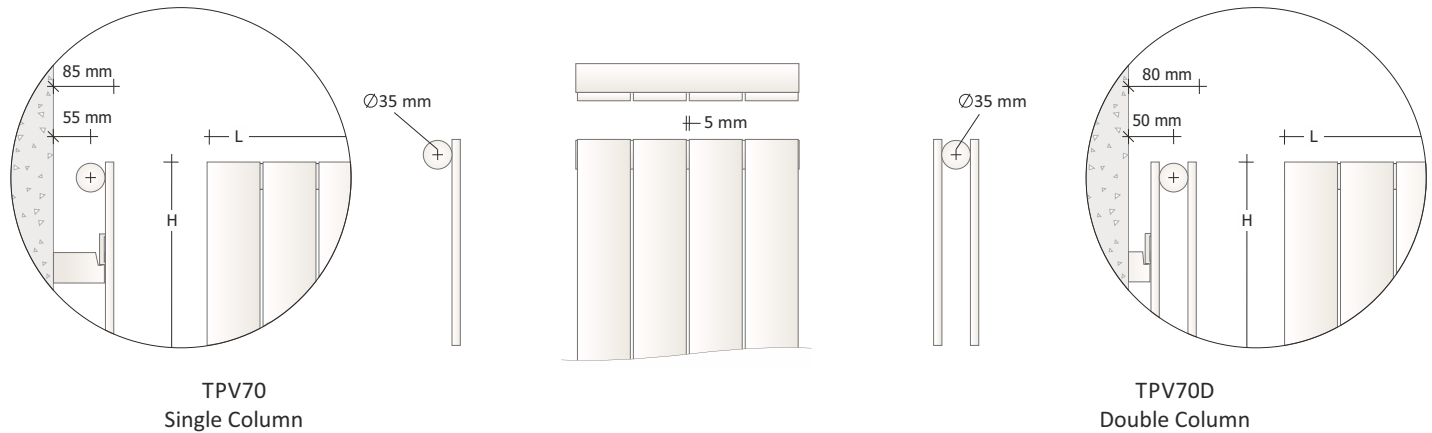

# PLAIN TPV70 - TPV70D Vertical

Steel radiators made with 70x11 mm rectangular section vertical elements fusion.

**NEW**  
**2020\_EN**

**ORDER EXAMPLE**, To correctly order this model follow the example specified below:

|                |   |
|----------------|---|
| <b>PRODUCT</b> | <b>NPV70#200 004 OC1 ST 9010</b>  |
| NPV70#200 004  | Article code composed of Model, Height (200) and Number of elements (004) |
| OC1            | Connector code found in the table here below                              |
| ST             | Standard Support code   |
| 9010           | Colour code found in the TUBES COLOUR CHART                               |

**ACCESSORIES**

- Z1TLNR#AN R12 9010** Valve and Lockshield - Copper angle 1/2" for copper pipes or multi-layer pipes - White RAL 9010
  - Z1RAC#R12CRO** 12mm diam. copper pipe unions for Valve+Lockshield – chrome finish (2)
- For other types of valves, please consult the table in the official price list.

Interaxis  
(pipe centre)  
 $i = L - 5,0$  cm

Single Pipe SX

Single Pipe DX

Interaxis  
(pipe centre)  
 $i = H - 8,0$  cm

**STANDARD VALVES** For convertible valves and lockshields, thermostatic valves, single pipe or double pipe valves, stainless steel valves and thermostatic heads, please consult the official pricelist.