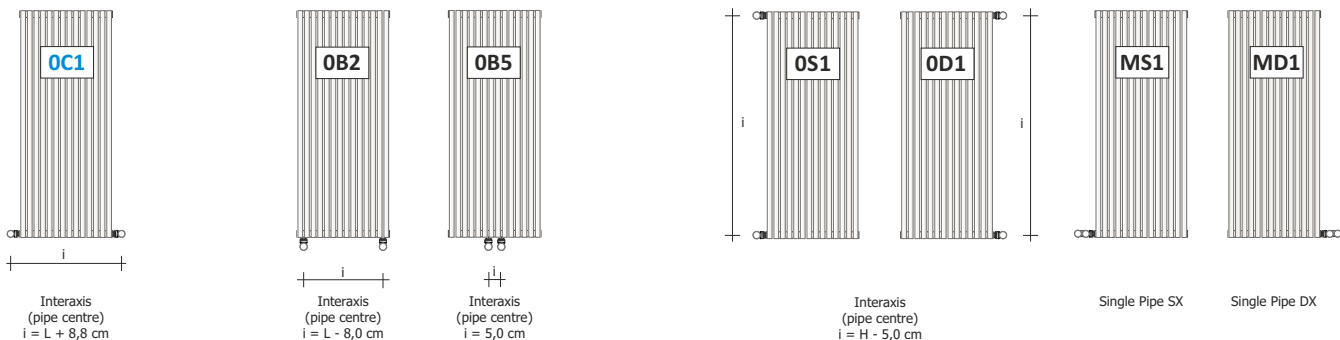

Connectors on request

Supplied on request WITHOUT an additional price charge

STANDARD VALVES For convertible valves and lockshields, thermostatic valves, single pipe or double pipe valves, stainless steel valves and thermostatic heads, please consult the official pricelist.

	Code / Description	Price
	Z1TLNR#ANR129010 Paired Valve and Lockshield copper Angle 1/2" Ral 9010 WHITE	€66,00
	Z1RAC#R12CRO N°02 Copper unions diam. 12 mm CHROME	€14,00
	ZRCF2# kit with CHROME-PLATED pipe collars	€12,00