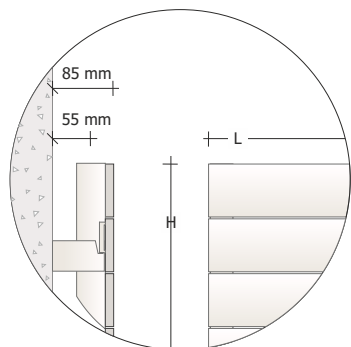

# PLAIN TPO70 - TPO70D Horizontal

Steel radiators made with 70x11 mm rectangular section vertical elements fusion.

**NEW**  
**2020\_EN**

**ORDER EXAMPLE**, To correctly order this model follow the example specified below:

**ACCESSORIES**

**Z1TLNR#AN R12 9010**

Valve and Lockshield - Copper angle 1/2" for copper pipes or multi-layer pipes - White RAL 9010

**Z1RAC#R12CRO**

12mm diam. copper pipe unions for Valve+Lockshield – chrome finish (2)

For other types of valves, please consult the table in the official price list.

**TPO70**  
Single Column

**TPO70D**  
Double Column

**CONNECTORS**- The radiators are supplied with "OB1" connectors as shown in the table here below.

Interaxis  
(pipe centre)  
 $i = L - 5,0$  cm

Single Pipe SX

Single Pipe DX

Interaxis  
(pipe centre)  
 $i = H - 8,0$  cm

**STANDARD VALVES** For convertible valves and lockshields, thermostatic valves, single pipe or double pipe valves, stainless steel valves and thermostatic heads, please consult the official pricelist.