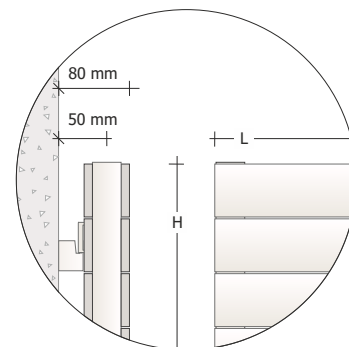

TPO70D
Double Column

CONNECTORS- The radiators are supplied with "OB1" connectors as shown in the table here below.

If different connectors are required, stricly indicate this in the order. **IMPORTANT:** the connectors of towel warmers and radiators connected to the same system shold all have the same configuration otherwise operating problems could occur.

Standard connectors

Will be supplied if not otherwise specified when placing the order

Connectors on request

Supplied on request **WITHOUT** an additional price charge

Custom-made connectors

Supplied on request **WITH** an additional price charge of € 50,00

STANDARD VALVES For convertible valves and lockshields, thermostatic valves, single pipe or double pipe valves, stainless steel valves and thermostatic heads, please consult the official pricelist.

	Code / Description	Price
	Z1TLNR#ANR129010 Paired Valve and Lockshield copper Angle 1/2" Ral 9010 WHITE	€66,00
	Z1RAC#R12CRO N°02 Copper unions diam. 12 mm CHROME	€14,00
	ZRCF2# kit with CHROME-PLATED pipe collars	€12,00