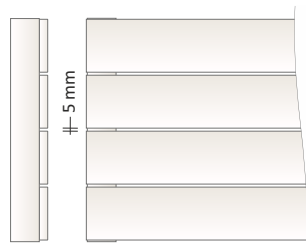

TPO70D
Double Column

CONNECTORS- The radiators are supplied with "OB1" connectors as shown in the table here below.

If different connectors are required, stricly indicate this in the order. **IMPORTANT:** the connectors of towel warmers and radiators connected to the same system shold all have the same configuration otherwise operating problems could occur.

Standard connectors

Will be supplied if not otherwise specified when placing the order

Connectors on request

Supplied on request **WITHOUT** an additional price charge

Custom-made connectors

Supplied on request **WITH** an additional price charge of € 50,00