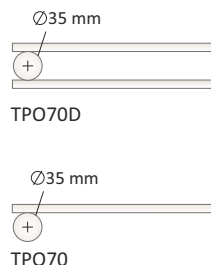

TPO70D
Double Column

CONNECTORS- The radiators are supplied with "OB1" connectors as shown in the table here below.

If different connectors are required, stricly indicate this in the order. **IMPORTANT:** the connectors of towel warmers and radiators connected to the same system shold all have the same configuration otherwise operating problems could occur.

Standard connectors

Will be supplied if not otherwise specified when placing the order

Connectors on request

Supplied on request **WITHOUT** an additional price charge

Custom-made connectors

Supplied on request **WITH** an additional price charge of € 50,00