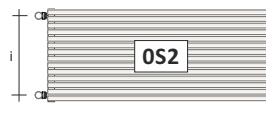

Interaxis  
(pipe centre)  
 $i = L - 5,0$  cm

Single Pipe SX

Single Pipe DX

Interaxis  
(pipe centre)  
 $i = H - 8,0$  cm

**STANDARD VALVES** For convertible valves and lockshields, thermostatic valves, single pipe or double pipe valves, stainless steel valves and thermostatic heads, please consult the official pricelist.