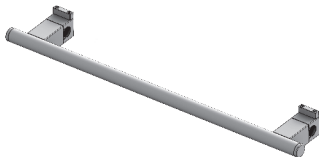

Chromed finish

€

**Towel rail L. 30 cm for the family BASICS 14 Horizontal and Vertical**

Can be freely installed between the elements of the BASICS 14 model including the heated towel rails.

Single column version No. of El. Minimum 12
Double column version No. of El. Minimum 12 No. of El. Max 26

CHROMED version cod. ZA14G#PS040CRO

Chromed finish

€

**Towel rail L. 40 cm for the family BASICS 14 Horizontal and Vertical**

Can be freely installed between the elements of the BASICS 14 model including the heated towel rails.

Single column version No. of El. Minimum 16
Double column version No. of El. Minimum 16 No. of El. Max 30

CHROMED version cod. ZA14G#PS050CRO

Chromed finish

€

**Towel rail L. 50 cm for the family BASICS 14 Horizontal and Vertical**