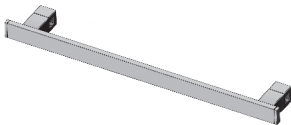

Towel rail L. 50 cm for KUBIK horizontal and vertical model

Can be freely installed between the elements of the KUBIK model including the heated towel rails, with the following limitations.

Single column version   No. of El. Minimum 20
Double column version   No. of El. Minimum 20   No. of El. Max 32

CHROMED version cod.   ZAKG#PS060CRO   Chromed finish   €

Bathroom accessories for BASICS 20, BASICS 25 and COLOR_X

Model	Code	Description	Finishes	Price (€)
BASICS 20	ZA20#AP... ZA20G#AP...	Coloured Hanger Basics 20 GALVANIC Hanger Basics 20	All TUBES colours All TUBES Galvanic finishes	
BASICS 25	ZA25#AP... ZA25G#AP...	Coloured Hanger Basics 25 (NO BA25G) GALVANIC Hanger Basics 25 (NO BA25G)	All TUBES colours All TUBES Galvanic finishes	
colour_X	ZA10#AP... ZA10G#AP...	Coloured Hanger COLOR_X GALVANIC Hanger COLOR_X	All TUBES colours All TUBES Galvanic finishes