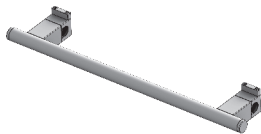

Range of accessories for BASICS 14**Horizontal and Vertical single hook for family BASICS 14**

Can be freely installed between the elements of the BASICS 14 model including the heated towel rails.

CHROMED version cod. ZA14G#APCRO

Chromed finish

€

**Towel rail L. 30 cm for the family BASICS 14 Horizontal and Vertical**

Can be freely installed between the elements of the BASICS 14 model including the heated towel rails.

Single column version No. of El. Minimum 12
Double column version No. of El. Minimum 12 No. of El. Max 26

CHROMED version cod. ZA14G#PS040CRO

Chromed finish

€

**Towel rail L. 40 cm for the family BASICS 14 Horizontal and Vertical**

Can be freely installed between the elements of the BASICS 14 model including the heated towel rails.