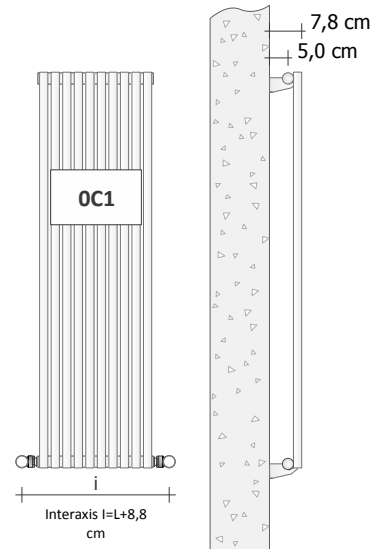

**STANDARD HYDRAULIC VERSION**  
(Connectors OC1)

**CONNECTORS** The heated towel rails are supplied as standard with connectors "OC1"

If different connectors are required, strictly indicate this in the order. **IMPORTANT:** the connectors for radiators connected to the same system must all have the same configuration, otherwise operating problems may occur. In the OB2 configuration, two chrome plugs with a diameter of 1/8" are present at the head of the collectors.

Specify "i" and "d"  
i min = 5cm d min = 2cm

Product code **HOLA#0200C1ST9010**

- HOLA#020 Article code specified in the price table
- OC1 Connector code see technical datasheet
- ST Standard support code\*
- 9010 Colour/finish code specified in the Official TUBES COLOUR CHART
- \* for special supports see BRACKET SUPPORTS page

**ADDITIONAL COLOUR CHARGES**

Finishes and Anodizing see page. 5 or the colour table provided at the end of this price list.

Model	H (cm)	L (cm)	Max overall dimensions (cm)	Heat output in Watts				Price Standard White Cat. C0 (€)	Price Category C1/C2 (€)	Price Category Cat. C3 (€)	Price Chrome G0 (€)
				COLOURED version		CHROMED version					
				ΔT. 50°C	ΔT. 30°C	ΔT. 50°C	ΔT. 30°C				
HOLA#010	198,5	25,0	38	589	307	542	282				
HOLA#012	198,5	29,8	42.8	707	368	650	339				
HOLA#014	198,5	34,6	47.6	825	430	759	395				
HOLA#016	198,5	39,4	52.4	942	491	867	452				
HOLA#018	198,5	44,2	57.2	1060	552	975	508				
HOLA#020	198,5	49,0	62	1178	614	1084	565				
HOLA#022	198,5	53,8	66.8	1296	675	1192	621				
HOLA#024	198,5	58,6	71.6	1414	737	1301	678				
HOLA#026	198,5	63,4	76.4	1531	798	1409	734				
HOLA#028	198,5	68,2	81.2	1649	859	1517	790				
HOLA#030	198,5	73,0	86	1767	921	1626	847				