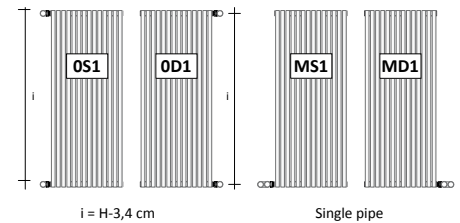

Connectors on request

available upon request AT NO additional charge.

Custom-made connectors

Available upon request WITH an additional charge of

Specify "i" and "d"
i min = 5cm d min = 2cm