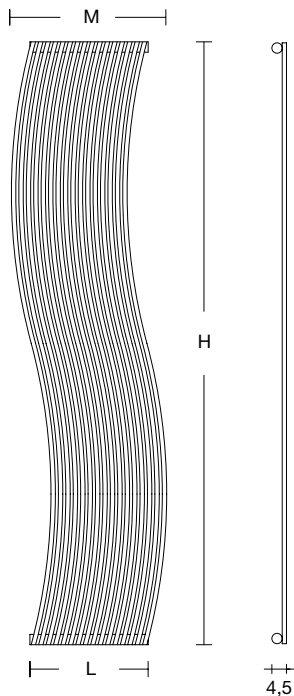

**STANDARD HYDRAULIC VERSION**  
(Connectors OC1)

**CONNECTORS** The heated towel rails are supplied as standard with connectors "OC1"

If different connectors are required, strictly indicate this in the order. **IMPORTANT:** the connectors for radiators connected to the same system must all have the same configuration, otherwise operating problems may occur. In the OB2 configuration, two chrome plugs with a diameter of 1/8" are present at the head of the collectors.

Specify "i" and "d"  
i min = 5cm d min = 2cm

Product code **HOLA#0200C1ST9010**

- HOLA#020 Article code specified in the price table
- OC1 Connector code see technical datasheet
- ST Standard support code\*
- 9010 Colour/finish code specified in the Official TUBES COLOUR CHART
- \* for special supports see BRACKET SUPPORTS page

**ADDITIONAL COLOUR CHARGES**

Finishes and Anodizing see page. 5 or the colour table provided at the end of this price list.

Model	H (cm)	L (cm)	Max overall dimensions (cm)	Heat output in Watts				Price Standard White Cat. C0 (€)	Price Category C1/C2 (€)	Price Category Cat. C3 (€)	Price Chrome G0 (€)
				COLOURED version		CHROMED version					
				ΔT. 50°C	ΔT. 30°C	ΔT. 50°C	ΔT. 30°C				
HOLA#010	198,5	25,0	38	589	307	542	282				
HOLA#012	198,5	29,8	42.8	707	368	650	339				
HOLA#014	198,5	34,6	47.6	825	430	759	395				
HOLA#016	198,5	39,4	52.4	942	491	867	452				
HOLA#018	198,5	44,2	57.2	1060	552	975	508				
HOLA#020	198,5	49,0	62	1178	614	1084	565				
HOLA#022	198,5	53,8	66.8	1296	675	1192	621				
HOLA#024	198,5	58,6	71.6	1414	737	1301	678				
HOLA#026	198,5	63,4	76.4	1531	798	1409	734				
HOLA#028	198,5	68,2	81.2	1649	859	1517	790				
HOLA#030	198,5	73,0	86	1767	921	1626	847				