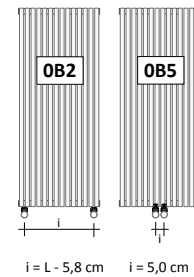

Special connectors

Provided upon request WITH an additional charge of