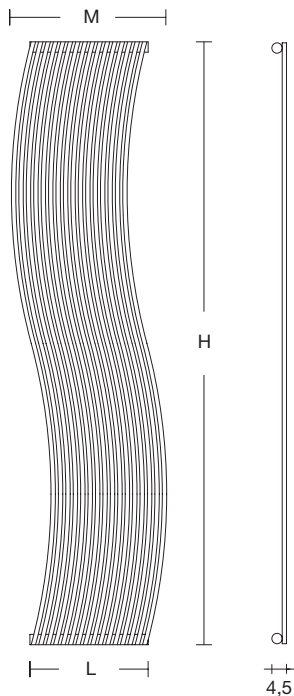

**STANDARD HYDRAULIC VERSION**  
(Connectors OC1)

**CONNECTORS** The heated towel rails are supplied as standard with connectors "OC1"

If different connectors are required, strictly indicate this in the order. **IMPORTANT:** the connectors for radiators connected to the same system must all have the same configuration, otherwise operating problems may occur. In the OB2 configuration, two chrome plugs with a diameter of 1/8" are present at the head of the collectors.

Specify "i" and "d"  
i min = 5cm d min = 2cm

Product code **HOLA#0200C1ST9010**

- HOLA#020 Article code specified in the price table
  - OC1 Connector code see technical datasheet
  - ST Standard support code\*
  - 9010 Colour/finish code specified in the Official TUBES COLOUR CHART
- \* for special supports see BRACKET SUPPORTS page

Model	H (cm)	L (cm)	Max overall dimensions (cm)	Heat output in Watts				Price Standard White Cat. C0 (€)	Price Category C1/C2 (€)	Price Category Cat. C3 (€)	Price Chrome G0 (€)
				COLOURED version		CHROMED version					
				ΔT. 50°C	ΔT. 30°C	ΔT. 50°C	ΔT. 30°C				
HOLA#010	198,5	25,0	38	589	307	542	282				
HOLA#012	198,5	29,8	42.8	707	368	650	339				
HOLA#014	198,5	34,6	47.6	825	430	759	395				
HOLA#016	198,5	39,4	52.4	942	491	867	452				
HOLA#018	198,5	44,2	57.2	1060	552	975	508				
HOLA#020	198,5	49,0	62	1178	614	1084	565				
HOLA#022	198,5	53,8	66.8	1296	675	1192	621				
HOLA#024	198,5	58,6	71.6	1414	737	1301	678				
HOLA#026	198,5	63,4	76.4	1531	798	1409	734				
HOLA#028	198,5	68,2	81.2	1649	859	1517	790				
HOLA#030	198,5	73,0	86	1767	921	1626	847				