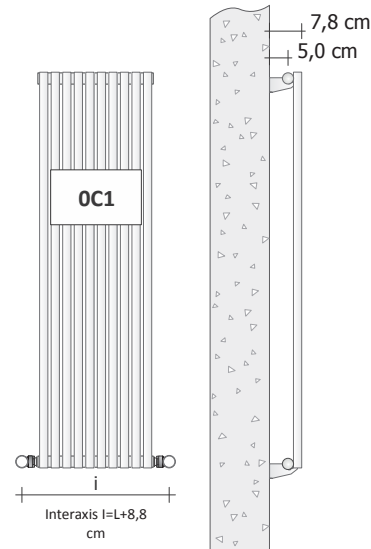

**STANDARD HYDRAULIC VERSION**  
(Connectors OC1)

**CONNECTORS** The heated towel rails are supplied as standard with connectors "OC1"

If different connectors are required, strictly indicate this in the order. **IMPORTANT:** the connectors for radiators connected to the same system must all have the same configuration, otherwise operating problems may occur. In the OB2 configuration, two chrome plugs with a diameter of 1/8" are present at the head of the collectors.

Specify "i" and "d"  
i min = 5cm d min = 2cm

Product code **HOLA#0200C1ST9010**

- HOLA#020 Article code specified in the price table
  - OC1 Connector code see technical datasheet
  - ST Standard support code\*
  - 9010 Colour/finish code specified in the Official TUBES COLOUR CHART
- \* for special supports see BRACKET SUPPORTS page

Model	H (cm)	L (cm)	Max overall dimensions (cm)	Heat output in Watts				Price Standard White Cat. C0 (€)	Price Category C1/C2 (€)	Price Category Cat. C3 (€)	Price Chrome G0 (€)
				COLOURED version		CHROMED version					
				ΔT. 50°C	ΔT. 30°C	ΔT. 50°C	ΔT. 30°C				
HOLA#010	198,5	25,0	38	589	307	542	282				
HOLA#012	198,5	29,8	42.8	707	368	650	339				
HOLA#014	198,5	34,6	47.6	825	430	759	395				
HOLA#016	198,5	39,4	52.4	942	491	867	452				
HOLA#018	198,5	44,2	57.2	1060	552	975	508				
HOLA#020	198,5	49,0	62	1178	614	1084	565				
HOLA#022	198,5	53,8	66.8	1296	675	1192	621				
HOLA#024	198,5	58,6	71.6	1414	737	1301	678				
HOLA#026	198,5	63,4	76.4	1531	798	1409	734				
HOLA#028	198,5	68,2	81.2	1649	859	1517	790				
HOLA#030	198,5	73,0	86	1767	921	1626	847				