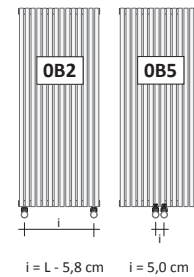

Special connectors

Provided upon request WITH an additional charge of