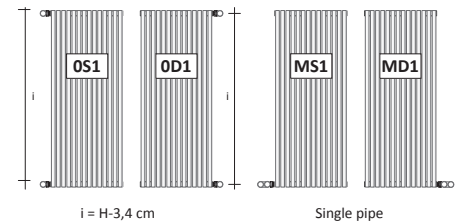

Connectors on request

available upon request AT NO additional charge.

Custom-made connectors

Available upon request WITH an additional charge of

Specify "i" and "d"
i min = 5cm d min = 2cm