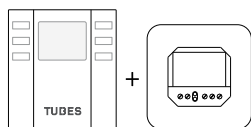

ELECTRIC CONTROLS

Electric control is via the use of the ZRF007 thermostat which regulates the room temperature by interacting with up to a maximum of 5 radiators.

Code	Description	Finishes	Price (€)
ZRF007	Radio frequency Room Thermostat Kit with weekly programmer for wall mounting, wireless and certified ECOdesign. The Kit includes the wall box radio frequency receiver which must strictly be installed.	White	

cod. ZRF007