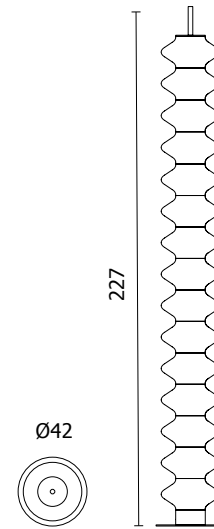

MILANO FREE-STANDING 170

MILANO FREE-STANDING 200

MILANO FREE-STANDING 230

MATERIAL: STEEL. BASE SUPPORT AND UPPER TIP: STAINLESS STEEL.

CONNECTION CABLE: BLACK COATING

MILANO FREE-STANDING IS AVAILABLE IN ALL COLORS OF THE TUBES RANGE, except chrome grey GRGR.