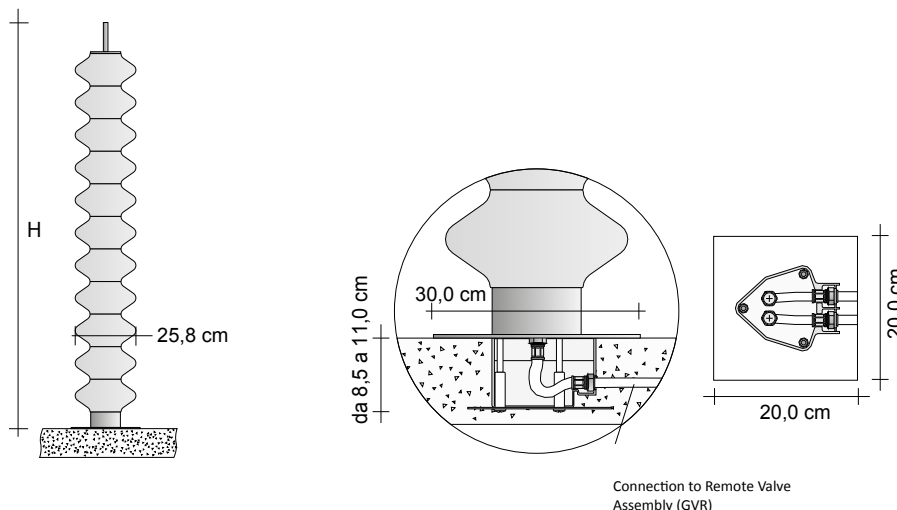

MILANO FIXED BASE VERSION HYDRAULIC

DESIGN radiator with hydraulic system in carbon steel

Price for Radiator/Towel warmer in Standard White/Chrome color (where specified) and standard connections - VAT and transport excluded.

Product code **MLN#170BAIDR9010**

MLN#170BAIDR Article code specified in the price table
9010 Colour/finish code specified in the Official TUBES COLOUR CHART

ADDITIONAL COLOUR CHARGES

Finishes and Anodizing see page. 5 or the colour table provided at the end of this price list.

BASE VERSION (BA)

(the prices do not include the set-up for recessing)

Model	H (cm)	L (cm)	Heat output in Watts COLOURED version		Price Standard White Cat. C0 (€)	Price Category C1/C2 (€)	Price Category C3 (€)
			ΔT. 50°C	ΔT. 30°C			
MLN#170BAIDR	171,5	25,8	800	422			
MLN#200BAIDR	199,0	25,8	934	494			
MLN#230BAIDR	227,0	25,8	1079	565			

Milano Floor Recess

It includes the wall recessed part for connection to the Remote Valve Assembly (GVR) and the support for the external part of Milano

Model	Description	Price (€)
INCMLNBA#IDR	Milano Floor Recess	

Remote valve assembly – GVR

For more information on the choice of valves, see p. 312

	Code	Description	Finishes	Price (€)
	GVR#1	RECESSED Valve that can be fitted with a thermostat and Lockshield assembly for REMOTE connection	Chromed Plated	
GVRTG#1...	RECESSED thermostatic valve and Lockshield assembly for REMOTE connection*			
GVRC#1...	RECESSED Valve that can be fitted with a thermostat and Lockshield assembly for REMOTE connection	Coloured Coloured		
GVRTC#1...	RECESSED thermostatic valve and Lockshield assembly for REMOTE connection*			
Finiture Galvaniche: Vedere tabella finiture speciali Tubes Colored Finishes: see categories C0, C1, C2 and C3 of the Tubes color chart * The price does not include the cost of the thermostatic head (see page 320)