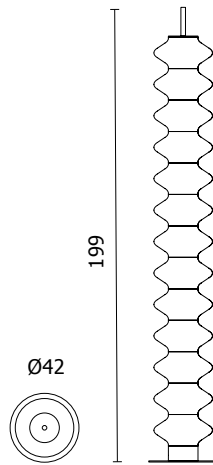

MILANO FREE-STANDING 170

MILANO FREE-STANDING 200

MILANO FREE-STANDING 230

MATERIAL: STEEL. BASE SUPPORT AND UPPER TIP: STAINLESS STEEL.

CONNECTION CABLE: BLACK COATING

MILANO FREE-STANDING IS AVAILABLE IN ALL COLORS OF THE TUBES RANGE, except chrome grey GRGR.