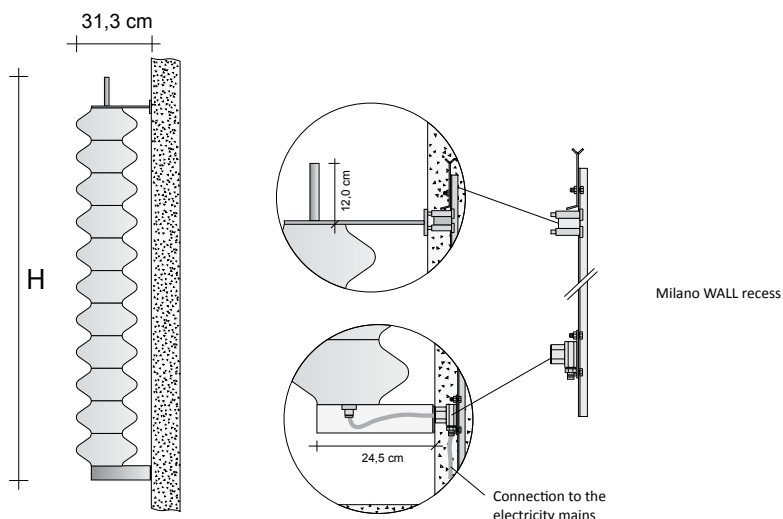

MILANO ELECTRIC WALL TYPE VERSION

Electric DESIGN radiator made of carbon steel

EL

Price per radiator/Towel warmer in White Standard colour code 9010 – VAT and transport excluded.

ELECTRIC WALL version

Product code **MLN2#200PAELI9010**