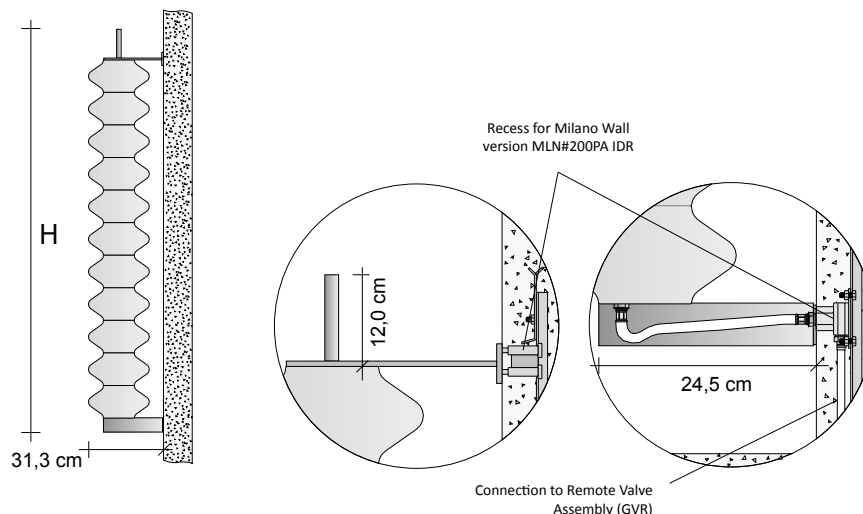

MILANO HYDRAULIC WALL TYPE VERSION

DESIGN radiator with hydraulic system in carbon steel

Price for Radiator/Towel warmer in Standard White/Chrome color (where specified) and standard connections - VAT and transport excluded.

Product code **MLN#170PAIDR9010**

MLN#170PAIDR 9010 Article code specified in the price table
Colour/finish code specified in the Official TUBES COLOUR CHART

ADDITIONAL COLOUR CHARGES

Finishes and Anodizing see page. 5 or the colour table provided at the end of this price list.

WALL VERSION (PA)

Model	H (cm)	L (cm)	Heat output in Watts COLOURED version		Price Standard White Cat. C0 (€)	Price Category C1/C2 (€)	Price Category C3 (€)
			ΔT. 50°C	ΔT. 30°C			
MLN#170PAIDR	171,5	31,3	800	422			
MLN#200PAIDR	199,0	31,3	934	494			
MLN#230PAIDR	227,0	31,3	1079	565			

Milano Wall Recess

It includes the wall recessed part for connection to the Remote Valve Assembly (GVR) and the support for the external part of Milano.

Model	Description	Price (€)
INCMLNPA#IDR170	Milano 170 Wall Recess	
INCMLNPA#IDR200	Milano 200 Wall Recess	
INCMLNPA#IDR230	Milano 170 Wall Recess	

Recessed part for MILANO Wall Type

Remote valve assembly – GVR

For more information on the choice of valves, see p. 312

Code	Description	Finishes	Price (€)
GVR#1	RECESSED Valve that can be fitted with a thermostat and Lockshield assembly for REMOTE connection	Chromed Plated	
GVRTG#1...	RECESSED thermostatic valve and Lockshield assembly for REMOTE connection*		
GVRC#1...	RECESSED Valve that can be fitted with a thermostat and Lockshield assembly for REMOTE connection	Coloured Coloured	
GVRTC#1...	RECESSED thermostatic valve and Lockshield assembly for REMOTE connection*		

Plated finishes: See table of Tubes special finishes
Colored Finishes: see categories C0, C1, C2 and C3 of the Tubes color chart
* The price does not include the cost of the thermostatic head (see page 320)