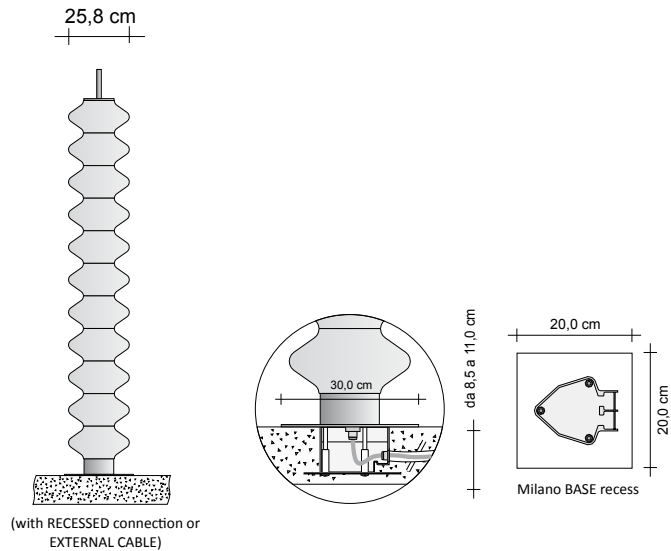

Product code **MLN2#200BAELI9010**

MLN2#200BAELI
9010

Article code specified in the price table
Colour/finish code specified in the Official TUBES COLOUR CHART

ADDITIONAL COLOUR CHARGES

Finishes and Anodizing see page. 5 or the colour table provided at the end of this price list.

MILANO BASE version with RECESSED CONNECTION

Model	H (cm)	L (cm)	Heat output in Watts	Price Standard White Cat. C0 (€)	Price Category C1/C2 (€)	Price Category Cat. C3 (€)
MLN2#170BAELI	171,5	25,8	800 W			
MLN2#200BAELI	199,0	25,8	900 W			
MLN2#230BAELI	227,0	25,8	1000 W			

Set-up for Milano ELECTRIC FLOOR RECESS

Code	Description	Price (€)
INCMLNBA#ELI	Milano Floor Recess	

ELECTRIC CONTROLS

Electric control is via the use of the ZRF007 thermostat which regulates the room temperature by interacting with up to a maximum of 5 radiators.

Code	Description	Finishes	Price (€)
ZRF007	Radio frequency Room Thermostat Kit with weekly programmer for wall mounting, wireless and certified ECodesign. The Kit includes the wall box radio frequency receiver which must strictly be installed.	White