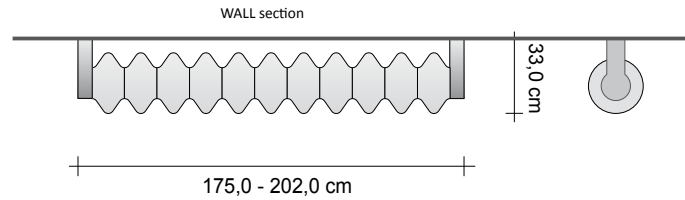

MILANO HORIZONTAL ELECTRICAL WALL-MOUNTED INSTALLATION

Electric DESIGN radiator made of carbon steel

EL

Price per radiator/Towel warmer in White Standard colour code 9010 – VAT and transport excluded.

ADDITIONAL COLOUR CHARGES

Finishes and Anodizing see page. 5 or the colour table provided at the end of this price list.

MILANO HORIZONTAL WALL-MOUNTED

(the prices do not include the set-up for recessing INCLNOPA#... reported in the table below)

Model	P (cm)	L (cm)	Heat output in Watts	Price Standard White Cat. C0 (€)	Price Category C1/C2 (€)	Price Category Cat. C3 (€)
Electrical version with Connection Cable						
MLNOELC#170PA	33,0	175,0	550 W			
MLNOELC#200PA	33,0	202,0	650 W			
Electrical version with Connection Cable, adjustment and programming via Wireless Thermostat (ZRF007)						
MLNOEWC#170PA	33,0	175,0	550 W			
MLNOEWC#200PA	33,0	202,0	650 W			

Set-up for Milano HORIZONTAL WALL RECESS

Code	Description	Price (€)
INCLNOPA#170	Set-up for Milano HORIZONTAL WALL RECESS	
INCLNOPA#200	Set-up for Milano HORIZONTAL WALL RECESS	

Product code **MLNOEW#200PV9010ZRF007**

MLNOEW#200PV Article code specified in the price table
ZRF007 Thermostat code
9010 Color / finish code shown in the TUBES COLOR CHART