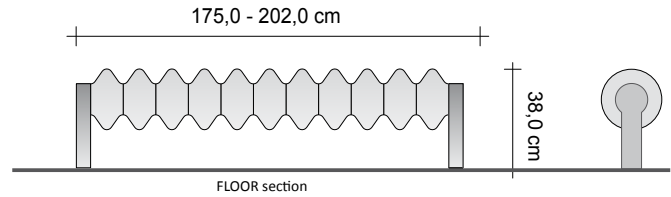

MILANO HORIZONTAL ELECTRICAL FLOOR-STANDING INSTALLATION

Electric DESIGN radiator made of carbon steel

EL

Price per radiator/Towel warmer in White Standard colour code 9010 – VAT and transport excluded.

ADDITIONAL COLOUR CHARGES

Finishes and Anodizing see page. 5 or the colour table provided at the end of this price list.

MILANO HORIZONTAL FLOOR

(the prices do not include the set-up for recessing INCMLNOBA#... reported in the table below)

Model	H (cm)	L (cm)	Heat output in Watts	Price Standard White Cat. C0 (€)	Price Category C1/C2 (€)	Price Category Cat. C3 (€)
Electrical version with Connection Cable						
MLNOELC#170PV	38,0	175,0	550 W			
MLNOELC#200PV	38,0	202,0	650 W			
Electrical version with Connection Cable, adjustment and programming via Wireless Thermostat (ZRF007)						
MLNOEWC#170PV	38,0	175,0	550 W			
MLNOEWC#200PV	38,0	202,0	650 W			

Set-up for Milano HORIZONTAL FLOOR RECESS

Code	Description	Price (€)
INCMLNOBA#170	Milano HORIZONTAL electric FLOOR Recess 170	
INCMLNOBA#200	Milano HORIZONTAL electric FLOOR Recess 200	

Electric Control - ZRF007-

	Code ZRF007 ECOdesign digital wireless room chronothermostat + receiver kit ZRF007 electric control is included in the price of the MLNOEW version

The Milano HORIZONTAL is available upon request with an external cable and electrical plug; in this case the RECESSED set-up is no necessary.