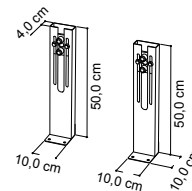

Set-up for Milano HORIZONTAL WALL RECESS

Code	Description	Price (€)
INCLNOPA#170	Set-up for Milano HORIZONTAL WALL RECESS	
INCLNOPA#200	Set-up for Milano HORIZONTAL WALL RECESS