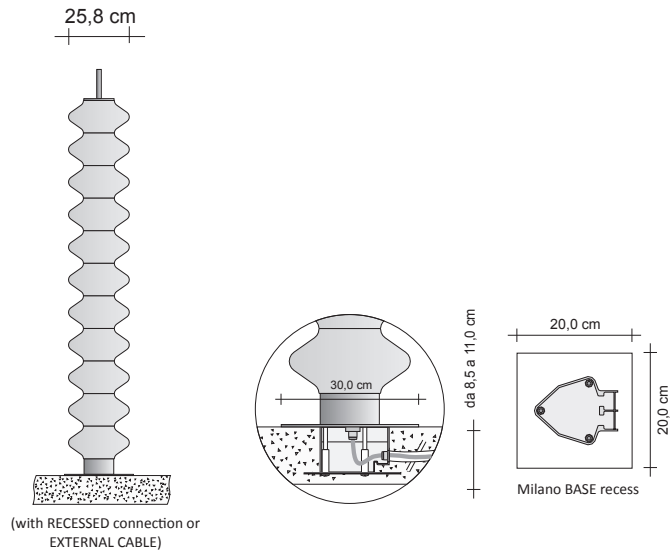

Product code **MLN2#200BAELI9010**

MLN2#200BAELI 9010 Article code specified in the price table
Colour/finish code specified in the Official TUBES COLOUR CHART

ADDITIONAL COLOUR CHARGES

See the official TUBES colour chart
Additional charges calculated on category C0
RAL not in the colour chart +30%*
As per sample Subject to quote**
* Request the feasibility for these categories

MILANO BASE version with RECESSED CONNECTION

Model	H (cm)	L (cm)	Heat output in Watts	Price Standard White Cat. C0 (€)	Price Category C1/C2 (€)	Price Category Cat. C3 (€)
MLN2#170BAELI	171,5	25,8	800 W			
MLN2#200BAELI	199,0	25,8	900 W			
MLN2#230BAELI	227,0	25,8	1000 W			

Set-up for Milano ELECTRIC FLOOR RECESS

Code	Description	Price (€)
INCMLNBA#ELI	Milano Floor Recess	

ELECTRIC CONTROLS

Electric control is via the use of the ZRF007 thermostat which regulates the room temperature by interacting with up to a maximum of 5 radiators.

Code	Description	Finishes	Price (€)
ZRF007	Radio frequency Room Thermostat Kit with weekly programmer for wall mounting, wireless and certified ECodesign. The Kit includes the wall box radio frequency receiver which must strictly be installed.	White