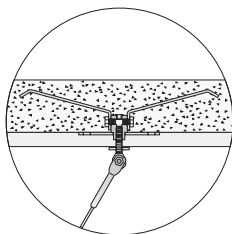

cod. ZRF007

Milano 230

Detail "A"
Ceiling section

Detail "B"
For CEMENT slab

Detail "B"
For BRICK structure

Detail "B"

R Radius that identifies the position of the fixing tie rods "B" from the central axis "C" of Milano (see table).

D Distance from "C" (central axis of Milano) to the wall. "D" must be at least 10 cm more than "R".

C Central axis of Milano

N.B.: "D" must be more than "R"

H_Kit Height of the desired Tie Rod Kit

H_Tot Overall height of the ceiling-hanging Milano including the desired Tie Rod Kit. H_Tot must be at least 20 cm less than the height between the ceiling and the floor of the room in which the ceiling-hanging Milano is to be installed.