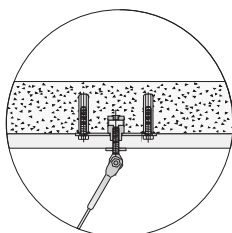

cod. ZRF007

Milano 230

Detail "A"
Ceiling section

Detail "B"
For CEMENT slab

Detail "B"
For BRICK structure

Detail "B"

R Radius that identifies the position of the fixing tie rods "B" from the central axis "C" of Milano (see table).

D Distance from "C" (central axis of Milano) to the wall. "D" must be at least 10 cm more than "R".

C Central axis of Milano

N.B.: "D" must be more than "R"

H_Kit Height of the desired Tie Rod Kit

H_Tot Overall height of the ceiling-hanging Milano including the desired Tie Rod Kit. H_Tot must be at least 20 cm less than the height between the ceiling and the floor of the room in which the ceiling-hanging Milano is to be installed.