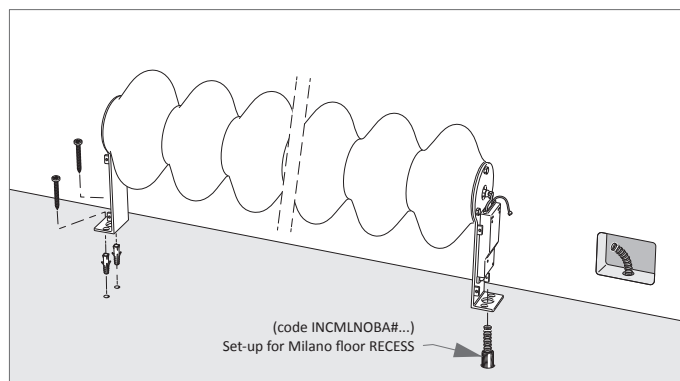

Set-up for Milano HORIZONTAL FLOOR RECESS

Code	Description	Price (€)
INCMLNOBA#170	Milano HORIZONTAL electric FLOOR Recess 170	
INCMLNOBA#200	Milano HORIZONTAL electric FLOOR Recess 200