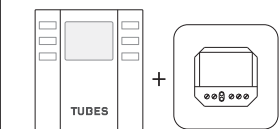

ELECTRIC CONTROLS

Electric control is via the use of the ZRF007 thermostat which regulates the room temperature by interacting with up to a maximum of 5 radiators.

Code	Description	Finishes	Price (€)
ZRF007	Radio frequency Room Thermostat Kit with weekly programmer for wall mounting, wireless and certified ECOdesign. The Kit includes the wall box radio frequency receiver which must strictly be installed.	White	

cod. ZRF007