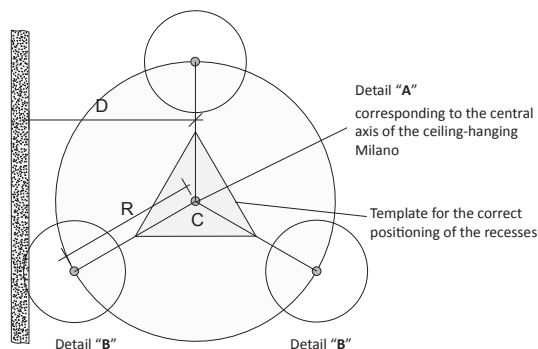

cod. ZRF007

Milano 230

Detail "A"
Ceiling section

Detail "B"
For CEMENT slab

Detail "B"
For BRICK structure

Detail "B"

R Radius that identifies the position of the fixing tie rods "B" from the central axis "C" of Milano (see table).

D Distance from "C" (central axis of Milano) to the wall. "D" must be at least 10 cm more than "R".

C Central axis of Milano

N.B.: "D" must be more than "R"

H_Kit Height of the desired Tie Rod Kit

H_Tot Overall height of the ceiling-hanging Milano including the desired Tie Rod Kit. H_Tot must be at least 20 cm less than the height between the ceiling and the floor of the room in which the ceiling-hanging Milano is to be installed.