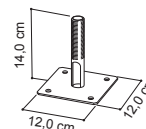

Set-up for Milano HORIZONTAL FLOOR RECESS

Code	Description	Price (€)
INCMLNOBA#170	Milano HORIZONTAL electric FLOOR Recess 170	
INCMLNOBA#200	Milano HORIZONTAL electric FLOOR Recess 200