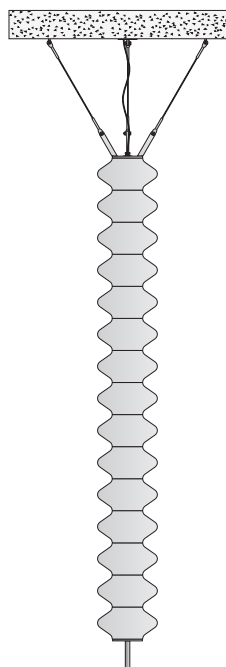

Finiture Galvaniche: Vedere tabella finiture speciali Tubes
Colored Finishes: see categories C0, C1, C2 and C3 of the Tubes color chart
* The price does not include the cost of the thermostatic head (see page 324)

Plated finishes: See table of Tubes special finishes
Colored Finishes: see categories C0, C1, C2 and C3 of the Tubes color chart
* The price does not include the cost of the thermostatic head (see page 324)

cod. ZRF007

Milano 230

Detail "A"
Ceiling section

Detail "B"
For CEMENT slab

Detail "B"
For BRICK structure

Detail "B"

R Radius that identifies the position of the fixing tie rods "B" from the central axis "C" of Milano (see table).