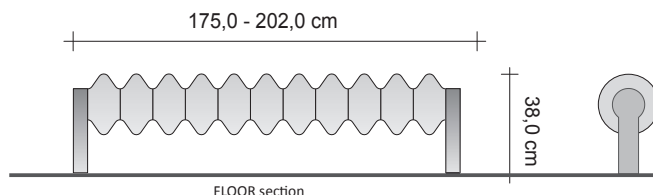

MILANO HORIZONTAL FLOOR

(the prices do not include the set-up for recessing INCMLNOBA#... reported in the table below)

Model	H (cm)	L (cm)	Heat output in Watts	Price Standard White Cat. C0 (€)	Price Category C1/C2 (€)	Price Category Cat. C3 (€)
Version with control and adjustment via TOUCH Switch						
MLNOEL#170PV	38,0	175,0	550 W			
MLNOEL#200PV	38,0	202,0	650 W			
Version with control via TOUCH switch, adjustment and programming via wireless digital thermostat code ZRF007						
MLNOEW#170PV	38,0	175,0	550 W			
MLNOEW#200PV	38,0	202,0	650 W			