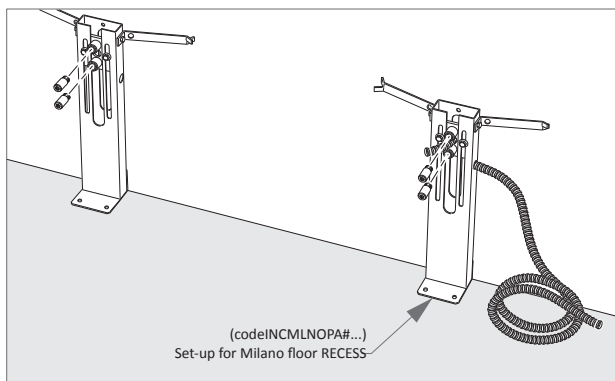

Set-up for Milano HORIZONTAL WALL RECESS

Code	Description	Price (€)
INCLNOPA#170	Set-up for Milano HORIZONTAL WALL RECESS	
INCLNOPA#200	Set-up for Milano HORIZONTAL WALL RECESS