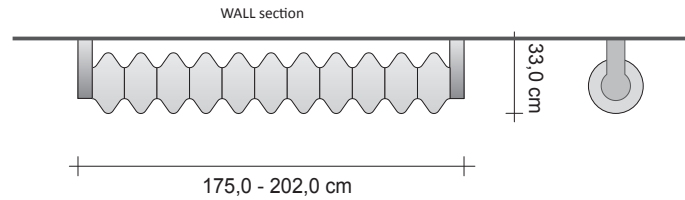

MILANO HORIZONTAL ELECTRICAL WALL-MOUNTED INSTALLATION

Electric DESIGN radiator made of carbon steel

EL

Price per radiator/Towel warmer in White Standard colour code 9010 – VAT and transport excluded.