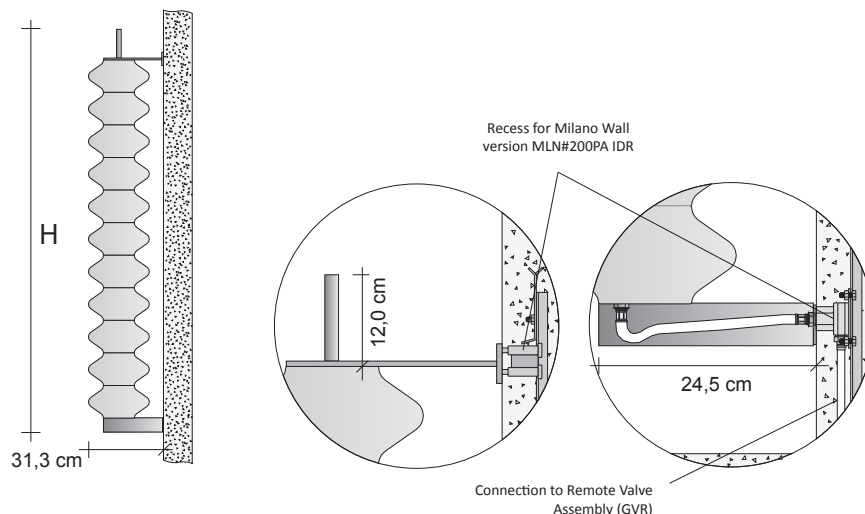

MILANO HYDRAULIC WALL TYPE VERSION

DESIGN radiator with hydraulic system in carbon steel

Price for Radiator/Towel warmer in Standard White/Chrome color (where specified) and standard connections - VAT and transport excluded.

Product code **MLN#170PAIDR9010**

MLN#170PAIDR Article code specified in the price table
9010 Colour/finish code specified in the Official TUBES COLOUR CHART

ADDITIONAL COLOUR CHARGES

See the official TUBES colour chart
Additional charges calculated on category C0
RAL not in the colour chart +30%*
As per sample Subject to quote**
* Request the feasibility for these categories

WALL VERSION (PA)

Model	H (cm)	L (cm)	Heat output in Watts COLOURED version		Price Standard White Cat. C0 (€)	Price Category C1/C2 (€)	Price Category C3 (€)
			ΔT. 50°C	ΔT. 30°C			
MLN#170PAIDR	171,5	31,3	800	422			
MLN#200PAIDR	199,0	31,3	934	494			
MLN#230PAIDR	227,0	31,3	1079	565			

Milano 170 Wall Recess

It includes the wall recessed part for connection to the Remote Valve Assembly (GVR) and the support for the external part of Milano.

Model	Description	Price (€)
INCMLNPA#IDR170	Milano 170 Wall Recess	
INCMLNPA#IDR200	Milano 200 Wall Recess	
INCMLNPA#IDR230	Milano 230 Wall Recess	

Recessed part for MILANO Wall Type

Remote valve assembly – GVR

For more information on the choice of valves, see p. 316

Code	Description	Finishes	Price (€)
GVR#...	RECESSED Valve that can be fitted with a thermostat and Lockshield assembly for REMOTE connection	Chromed Plated	
GVRTG#...	RECESSED thermostatic valve and Lockshield assembly for REMOTE connection*		
GVRC#...	RECESSED Valve that can be fitted with a thermostat and Lockshield assembly for REMOTE connection	Coloured Coloured	
GVRTC#...	RECESSED thermostatic valve and Lockshield assembly for REMOTE connection*		

Plated finishes: See table of Tubes special finishes
Colored Finishes: see categories C0, C1, C2 and C3 of the Tubes color chart
* The price does not include the cost of the thermostatic head (see page 324)