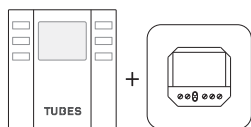

ELECTRIC CONTROLS

Electric control is via the use of the ZRF007 thermostat which regulates the room temperature by interacting with up to a maximum of 5 radiators.

Code	Description	Finishes	Price (€)
ZRF007	Radio frequency Room Thermostat Kit with weekly programmer for wall mounting, wireless and certified ECOdesign. The Kit includes the wall box radio frequency receiver which must strictly be installed.	White	

cod. ZRF007