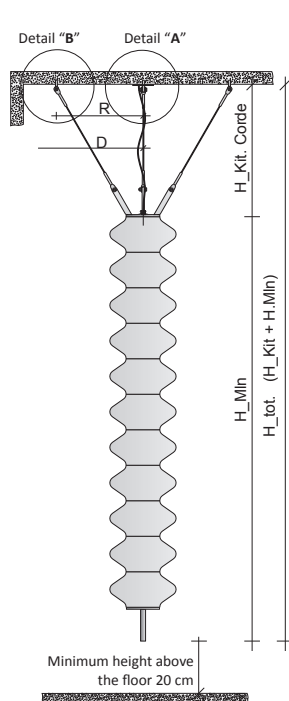

R Radius that identifies the position of the fixing tie rods "B" from the central axis "C" of Milano (see table).

D Distance from "C" (central axis of Milano) to the wall. "D" must be at least 10 cm more than "R".

C Central axis of Milano

N.B.: "D" must be more than "R"

H_Kit Height of the desired Tie Rod Kit

H_Tot Overall height of the ceiling-hanging Milano including the desired Tie Rod Kit. H_Tot must be at least 20 cm less than the height between the ceiling and the floor of the room in which the ceiling-hanging Milano is to be installed.

CAUTION:

for the correct installation of the ceiling-hanging Milano pay particular attention to the assembly instructions provided with the product