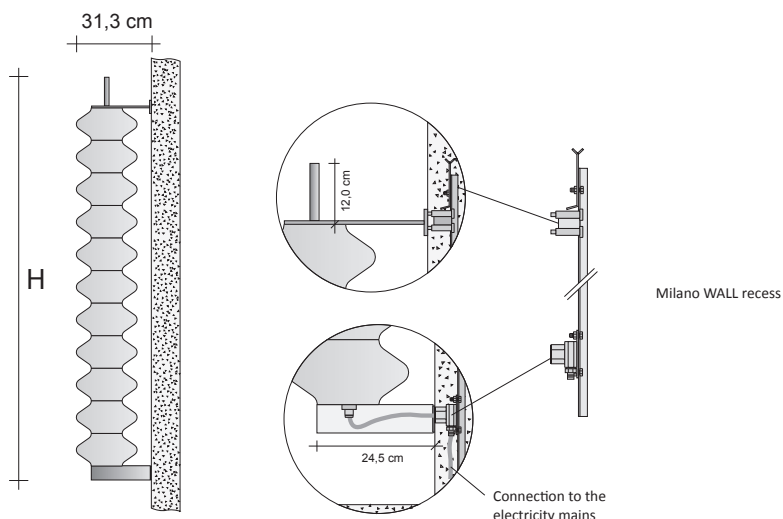

Milano 230

Detail "B"

Product code MLN2#200PAELI9010

MLN2#200PAELI Article code specified in the price table
9010 Colour/finish code specified in the Official TUBES COLOUR CHART

ADDITIONAL COLOUR CHARGES

See the official TUBES colour chart
Additional charges calculated on category C0
RAL not in the colour chart +30%*
As per sample Subject to quote**
* Request the feasibility for these categories

MILANO WALL VERSION with RECESSED PART

Model	H (cm)	L (cm)	Heat output in Watts	Price Standard White Cat. C0 (€)	Price Category C1/C2 (€)	Price Category C3 (€)
MLN2#170PAELI	171,5	31,3	800 W			
MLN2#200PAELI	199,0	31,3	900 W			
MLN2#230PAELI	227,0	31,3	1000 W			

Set-up for Milano ELECTRIC WALL RECESS

Code	Description	Price (€)
INCM LNPA#ELI170	Milano 170 Wall Recess	
INCM LNPA#ELI200	Milano 200 Wall Recess	
INCM LNPA#ELI230	Milano 230 Wall Recess	

ELECTRIC CONTROLS

Electric control is via the use of the ZRF007 thermostat which regulates the room temperature by interacting with up to a maximum of 5 radiators.

Code	Description	Finishes	Price (€)
ZRF007	Radio frequency Room Thermostat Kit with weekly programmer for wall mounting, wireless and certified ECOdesign. The Kit includes the wall box radio frequency receiver which must strictly be installed.	White