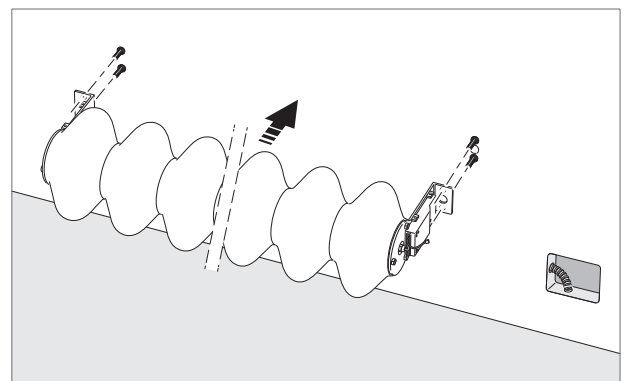

Set-up for Milano HORIZONTAL WALL RECESS

Code	Description	Price (€)
INCLNOPA#170	Set-up for Milano HORIZONTAL WALL RECESS	
INCLNOPA#200	Set-up for Milano HORIZONTAL WALL RECESS