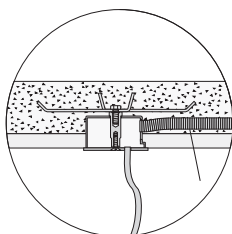

cod. ZRF007

Milano 230

Detail "A"
Ceiling section

Detail "B"
For CEMENT slab

Detail "B"
For BRICK structure

Detail "B"

R Radius that identifies the position of the fixing tie rods "B" from the central axis "C" of Milano (see table).

D Distance from "C" (central axis of Milano) to the wall. "D" must be at least 10 cm more than "R".

C Central axis of Milano

N.B.: "D" must be more than "R"

H_Kit Height of the desired Tie Rod Kit

H_Tot Overall height of the ceiling-hanging Milano including the desired Tie Rod Kit. H_Tot must be at least 20 cm less than the height between the ceiling and the floor of the room in which the ceiling-hanging Milano is to be installed.