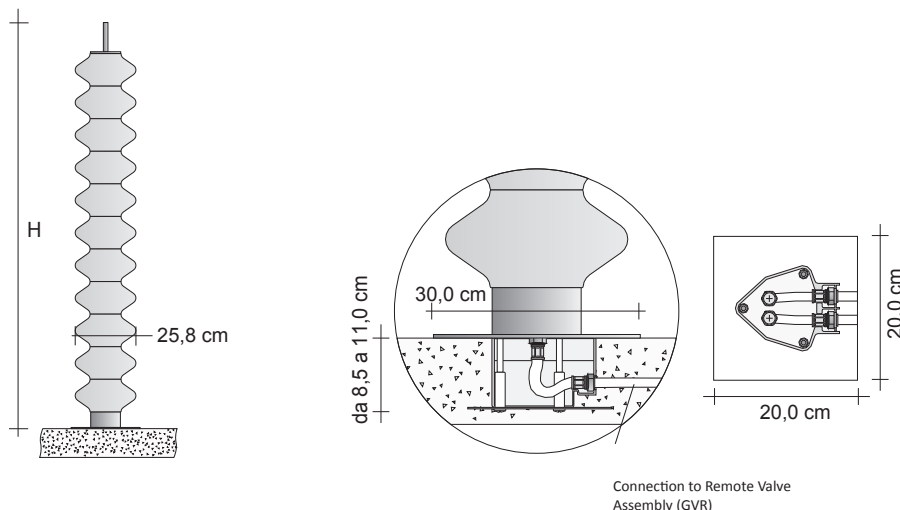

MILANO FIXED BASE VERSION HYDRAULIC

DESIGN radiator with hydraulic system in carbon steel

Price for Radiator/Towel warmer in Standard White/Chrome color (where specified) and standard connections - VAT and transport excluded.

Product code **MLN#170BAIDR9010**

MLN#170BAIDR Article code specified in the price table
9010 Colour/finish code specified in the Official TUBES COLOUR CHART

ADDITIONAL COLOUR CHARGES

See the official TUBES colour chart
Additional charges calculated on category C0
RAL not in the colour chart +30%*
As per sample Subject to quote**
* Request the feasibility for these categories

BASE VERSION (BA)

(the prices do not include the set-up for recessing)

Model	H (cm)	L (cm)	Heat output in Watts COLOURED version		Price Standard White Cat. C0 (€)	Price Category C1/C2 (€)	Price Category Cat. C3 (€)
			ΔT. 50°C	ΔT. 30°C			
MLN#170BAIDR	171,5	25,8	800	422			
MLN#200BAIDR	199,0	25,8	934	494			
MLN#230BAIDR	227,0	25,8	1079	565			

Milano Floor Recess

It includes the wall recessed part for connection to the Remote Valve Assembly (GVR) and the support for the external part of Milano

Model	Description	Price (€)
INCMLNBA#IDR	Milano Floor Recess	

Remote valve assembly – GVR

For more information on the choice of valves, see p. 316

Code	Description	Finishes	Price (€)				
				GVR#...	RECESSED Valve that can be fitted with a thermostat and Lockshield assembly for REMOTE connection	Chromed Plated	
GVRTG#...	RECESSED thermostatic valve and Lockshield assembly for REMOTE connection*						
GVRC#...	RECESSED Valve that can be fitted with a thermostat and Lockshield assembly for REMOTE connection	Coloured Coloured					
GVRTC#...	RECESSED thermostatic valve and Lockshield assembly for REMOTE connection*						

Finiture Galvaniche: Vedere tabella finiture speciali Tubes
Colored Finishes: see categories C0, C1, C2 and C3 of the Tubes color chart
* The price does not include the cost of the thermostatic head (see page 324)