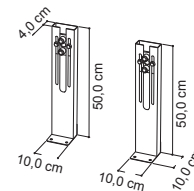

Set-up for Milano HORIZONTAL WALL RECESS

Code	Description	Price (€)
INCLNOPA#170	Set-up for Milano HORIZONTAL WALL RECESS	
INCLNOPA#200	Set-up for Milano HORIZONTAL WALL RECESS