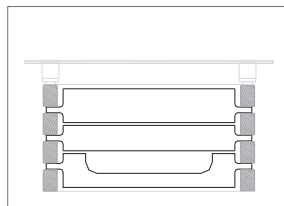

The code MO# refers to the model in the chrome version, whereas the code MOC# refers to the coloured version.

Colours not available: GRGR

PRICE OF ACCESSORIES

Only for the Montecarlo vertical version

Model	Description	Finishes	Price (€)
ZAMM#MMRS	30.5x17.5x2.5 cm Wooden shelf for MONTECARLO vertical	Limed oak	
ZAMM#MMWE	30.5x17.5x2.5 cm Wooden shelf for MONTECARLO vertical	Wengè	
ZAMM#PMRS	Wooden towel rail size 30.5x17.5x2.5 cm for MONTECARLO vertical	Limed oak	
ZAMM#PMWE	Wooden towel rail size 30.5x17.5x2.5 cm for MONTECARLO vertical	Wengè	

SHELF

cod. ZAMM#MM

TOWEL SHELF

cod. ZAMM#PM

Remote valve assembly – GVR

For more information on the choice of valves, see p. 316

Code	Description	Finishes	Price (€)
GVR#...	RECESSED Valve that can be fitted with a thermostat and Lockshield assembly for REMOTE connection	Chromed Plated	
GVRTG#...	RECESSED thermostatic valve and Lockshield assembly for REMOTE connection*		
GVRC#...	RECESSED Valve that can be fitted with a thermostat and Lockshield assembly for REMOTE connection	Coloured Coloured	
GVRTC#...	RECESSED thermostatic valve and Lockshield assembly for REMOTE connection*		
Plated finishes: See table of Tubes special finishes Colored Finishes: see categories C0, C1, C2 and C3 of the Tubes color chart * The price does not include the cost of the thermostatic head (see page 324)			