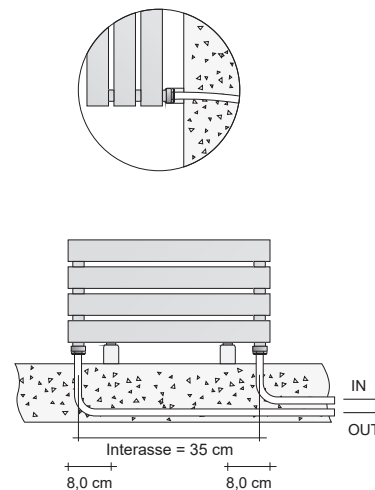

CONNECTORS diagram for MV#170 and MV#140