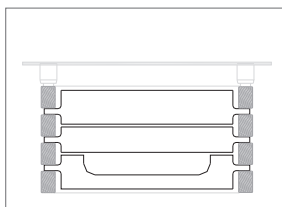

PRICE OF ACCESSORIES

Only for the Montecarlo vertical version

Model	Descrizione	Finiture	Prezzo (€)
ZAMM#MMWE	Wooden shelf dim. 30.5x17.5x2.5 cm for Montecarlo vertical	Wengè	
ZAMM#MMRS	Wooden shelf dim. 30.5x17.5x2.5 cm for Montecarlo vertical	Limed oak	
ZAMM#PMWE	Wooden towel rail dim. 30.5x175x2.5 cm for Montecarlo vertical	Wengè	
ZAMM#PMRS	Wooden towel rail dim. 30.5x175x2.5 cm for Montecarlo vertical	Limed oak	

SHELF

cod. ZAMM#MM

SHELF FOR TOWEL RAIL

cod. ZAMM#PM

ELECTRIC CONTROLS

Electric control is via the use of the ZRF007 thermostat which regulates the room temperature by interacting with up to a maximum of 5 radiators.