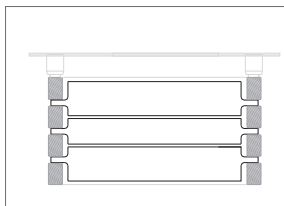

Product code **MOC#120ST9010**

MOC#120 Article code specified in the price table
9010 Colour/finish code specified in the Official TUBES COLOUR CHART

HYDRAULIC VERSION

The full price of MONTECARLO DOES NOT include the remote connection valve assembly (GVR) supplied as an accessory separately

Model	L (cm)	H (cm)	Interaxis (cm)	Heat output in Watts				Price Standard White Cat. C0 (€)	Price Category C1/C2 (€)	Price Category Cat. C3 (€)	Price Chrome G0 (€)
				COLOURED version		CHROMED version					
				ΔT. 50°C	ΔT. 30°C	ΔT. 50°C	ΔT. 30°C				
HORIZONTAL											
MOC#080	80,0	37,5	27,5	597	318	385	215				
MOC#100	100,0	37,5	27,5	683	359	451	253				
MOC#120	120,0	37,5	27,5	792	421	-	-				ND.
SQUARE											
MQC#050	50,0	50,0	40,0	512	266	314	166				
VERTICAL											
MVC#140	37,5	140,0	35,0	830	425	-	-				ND.
MVC#170	37,5	170,0	35,0	992	513	-	-				ND.

The code MO# refers to the model in the chrome version, whereas the code MOC# refers to the coloured version.

Colours not available: GRGR

PRICE OF ACCESSORIES

Only for the Montecarlo vertical version

Model	Description	Finishes	Price (€)
ZAMM#MMRS	30.5x17.5x2.5 cm Wooden shelf for MONTECARLO vertical	Limed oak	
ZAMM#MMWE	30.5x17.5x2.5 cm Wooden shelf for MONTECARLO vertical	Wengè	
ZAMM#PMRS	Wooden towel rail size 30.5x17.5x2.5 cm for MONTECARLO vertical	Limed oak	
ZAMM#PMWE	Wooden towel rail size 30.5x17.5x2.5 cm for MONTECARLO vertical	Wengè	

SHELF

cod. ZAMM#MM