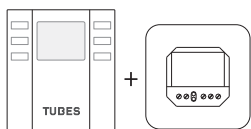

ELECTRIC CONTROLS

Electric control is via the use of the ZRF007 thermostat which regulates the room temperature by interacting with up to a maximum of 5 radiators.

Code	Description	Finishes	Price (€)
ZRF007	Radio frequency Room Thermostat Kit with weekly programmer for wall mounting, wireless and certified ECOdesign. The Kit includes the wall box radio frequency receiver which must strictly be installed.	White	

cod. ZRF007