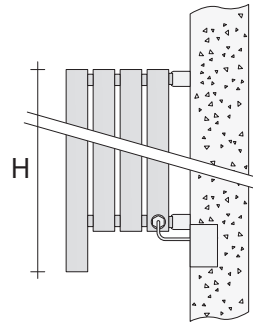

SHELF

cod. ZAMM#MM

TOWEL SHELF

cod. ZAMM#PM

Remote valve assembly – GVR

For more information on the choice of valves, see p. 316

Code	Description	Finishes	Price (€)
GVR#...	RECESSED Valve that can be fitted with a thermostat and Lockshield assembly for REMOTE connection	Chromed Plated	
GVRTG#...	RECESSED thermostatic valve and Lockshield assembly for REMOTE connection*		
GVRC#...	RECESSED Valve that can be fitted with a thermostat and Lockshield assembly for REMOTE connection	Coloured Coloured	
GVRTC#...	RECESSED thermostatic valve and Lockshield assembly for REMOTE connection*		
Plated finishes: See table of Tubes special finishes Colored Finishes: see categories C0, C1, C2 and C3 of the Tubes color chart * The price does not include the cost of the thermostatic head (see page 324)			

MONTECARLO COLOURED VERSION ELECTRIC

Electric DESIGN radiator made of carbon steel

EL

Position of connection connectors

ELECTRIC Connection mod. MOEC#080

ELECTRIC Connection mod. MVEC#170, MVEC#140 and MQEC#050