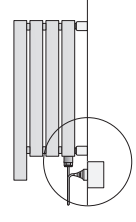

Product code **MQEC#0509010P1**

MQEC#050
9010

Article code specified in the price table
Colour/finish code specified in the Official TUBES COLOUR CHART

Direct electrical plug

ELECTRIC VERSION

Model	L (cm)	H (cm)	Electrical Resistance (Watts)	Price Standard White Cat. C0 (€)	Price Category C1/C2 (€)	Price Category Cat. C3 (€)
HORIZONTAL						
MOEC#080	80,0	37,5	500 W			
SQUARE						
MQEC#050	50,0	50,0	300 W			
VERTICAL						
MVEC#140	37,5	140,0	600 W			
MVEC#170	37,5	170,0	900 W			

PRICE OF ACCESSORIES

Only for the Montecarlo vertical version

Model	Descrizione	Finiture	Prezzo (€)
ZAMM#MMWE	Wooden shelf dim. 30.5x17.5x2.5 cm for Montecarlo vertical	Wengè	
ZAMM#MMRS	Wooden shelf dim. 30.5x17.5x2.5 cm for Montecarlo vertical	Limed oak	
ZAMM#PMWE	Wooden towel rail dim. 30.5x175x2.5 cm for Montecarlo vertical	Wengè	
ZAMM#PMRS	Wooden towel rail dim. 30.5x175x2.5 cm for Montecarlo vertical	Limed oak	

cod. ZAMM#MM

cod. ZAMM#PM

ELECTRIC CONTROLS

Electric control is via the use of the ZRF007 thermostat which regulates the room temperature by interacting with up to a maximum of 5 radiators.

Code	Description	Finishes	Price (€)
ZRF007	Radio frequency Room Thermostat Kit with weekly programmer for wall mounting, wireless and certified ECOdesign. The Kit includes the wall box radio frequency receiver which must strictly be installed.	White