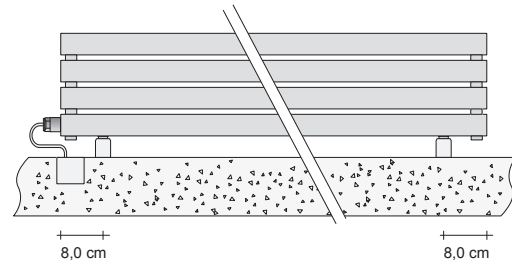

ELECTRIC Connection mod. MOEC#080