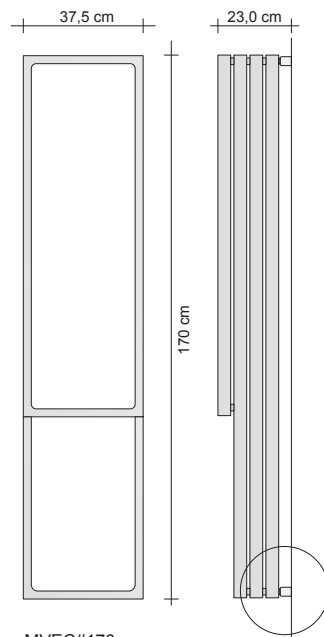

ELECTRIC Connection mod. MVEC#170, MVEC#140 and MQEC#050

MVEC#170...