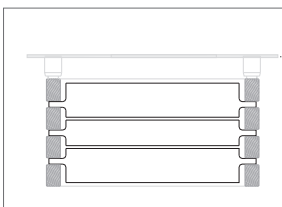

PRICE OF ACCESSORIES

Only for the Montecarlo vertical version

Model	Descrizione	Finiture	Prezzo (€)
ZAMM#MMWE	Wooden shelf dim. 30.5x17.5x2.5 cm for Montecarlo vertical	Wengè	
ZAMM#MMRS	Wooden shelf dim. 30.5x17.5x2.5 cm for Montecarlo vertical	Limed oak	
ZAMM#PMWE	Wooden towel rail dim. 30.5x175x2.5 cm for Montecarlo vertical	Wengè	
ZAMM#PMRS	Wooden towel rail dim. 30.5x175x2.5 cm for Montecarlo vertical	Limed oak	

SHELF