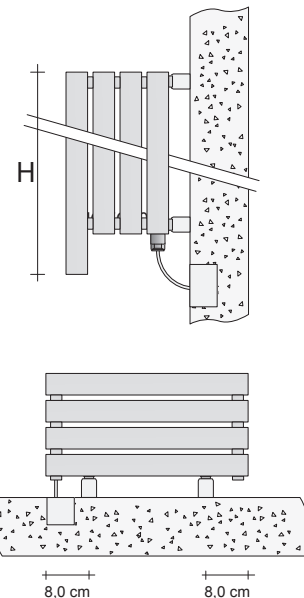

ELECTRIC Connection mod. MVEC#170, MVEC#140 and MQEC#050