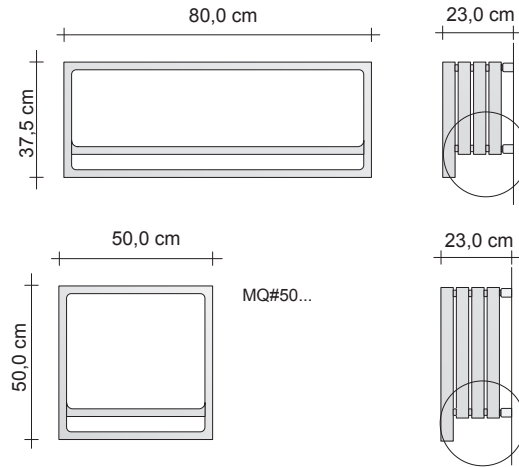

MONTECARLO COLOURED VERSION ELECTRIC

Electric DESIGN radiator made of carbon steel

EL

Position of connection connectors