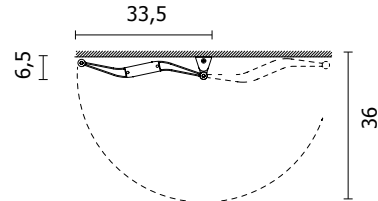

On request, Origami is also available in the matt colours of the Tubes range supplied with 25% additional charge on the pricelist.

MATERIAL: ALUMINIUM
DEVICE MANAGEMENT THROUGH TOUCH CONTROLS.
HEATING REGULATION THROUGH FOUR DIFFERENT
MODES: COMFORT WITH THREE LEVELS OF INTENSITY, 2H
BOOSTER, TIMER 12 AND TIMER 24.

Open

Close

WALL MOUNTED – DOUBLE MODULE

Cable length of the wall model: 1 m

WALL MOUNTED – SINGLE MODULE

Model	Description	H (cm)	Watt	A*	B*	C*
ORGMF#0835...	ORIGAMI FREE-STANDING	83,5	600W			
ORGMF#1035...		103,5	700W			
ORGMF#1235...		123,5	850W			
ORGMF#1635...		163,5	1200W			
ORGMT#1635...	ORIGAMI FREE-STANDING — TOTEM	163,5	1200W			
ORGMS#1200...	ORIGAMI WALL VERSION — SINGLE MODULE	120,0	250W			
ORGMS#1600...		160,0	400W			
ORGMD#1200...	ORIGAMI WALL VERSION — DOUBLE MODULE	120,0	550W			
ORGMD#1600...		160,0	800W			