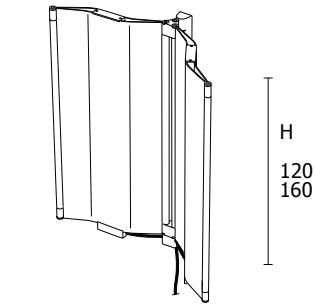

MATERIAL: ALUMINIUM
DEVICE MANAGEMENT THROUGH TOUCH CONTROLS.
HEATING REGULATION THROUGH FOUR DIFFERENT
MODES: COMFORT WITH THREE LEVELS OF INTENSITY, 2H
BOOSTER, TIMER 12 AND TIMER 24.