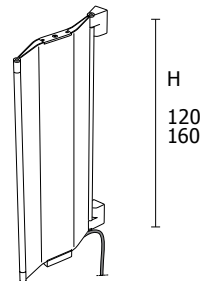

FREE-STANDING

Cable length of the free-standing model: 1,80 m

FREE-STANDING TOTEM

	TRAFFIC WHITE MATT	RAL 9016 O20		FEET AND HINGES IN ANODISED SILVER ALUMINIUM	A*
	SATIN FINISH LIGHT GREY	GCST		FEET AND HINGES IN GLOSSY ALUMINIUM	B*
	PEARL MOUSE GREY	RAL 1048 PEARL		FEET AND HINGES IN COLOURED ALUMINIUM	C*
	MICA BLACK	NOMC		CONNECTION CABLE: RED COATING	
	MATT RUBY RED	RAL 3003 O20		CONNECTION CABLE: ON REQUEST, BLUE COATING	

Open

Close

WALL MOUNTED – DOUBLE MODULE

Cable length of the wall model: 1 m

WALL MOUNTED – SINGLE MODULE

Model	Description	H (cm)	Watt	A*	B*	C*
ORGMF#0835...	ORIGAMI FREE-STANDING	83,5	600W			
ORGMF#1035...		103,5	700W			
ORGMF#1235...		123,5	850W			
ORGMF#1635...		163,5	1200W			
ORGMT#1635...	ORIGAMI FREE-STANDING — TOTEM	163,5	1200W			
ORGMS#1200...	ORIGAMI WALL VERSION — SINGLE MODULE	120,0	250W			
ORGMS#1600...		160,0	400W			
ORGMD#1200...	ORIGAMI WALL VERSION — DOUBLE MODULE	120,0	550W			
ORGMD#1600...		160,0	800W			