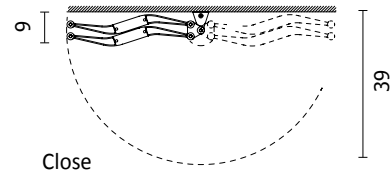

FREE-STANDING

Cable length of the free-standing model: 1,80 m

FREE-STANDING TOTEM

	TRAFFIC WHITE MATT	RAL 9016 O20		FEET AND HINGES IN ANODISED SILVER ALUMINIUM	A*
	SATIN FINISH LIGHT GREY	GCST		FEET AND HINGES IN GLOSSY ALUMINIUM	B*
	PEARL MOUSE GREY	RAL 1048 PEARL		FEET AND HINGES IN COLOURED ALUMINIUM	C*
	MICA BLACK	NOMC		CONNECTION CABLE: RED COATING	
	MATT RUBY RED	RAL 3003 O20		CONNECTION CABLE: ON REQUEST, BLUE COATING	

On request, Origami is also available in the matt colours of the Tubes range supplied with 25% additional charge on the pricelist.

MATERIAL: ALUMINIUM
DEVICE MANAGEMENT THROUGH TOUCH CONTROLS.
HEATING REGULATION THROUGH FOUR DIFFERENT
MODES: COMFORT WITH THREE LEVELS OF INTENSITY, 2H
BOOSTER, TIMER 12 AND TIMER 24.

Open

Close

WALL MOUNTED – DOUBLE MODULE

Cable length of the wall model: 1 m

WALL MOUNTED – SINGLE MODULE

Model	Description	H (cm)	Watt	A*	B*	C*
ORGMF#0835...	ORIGAMI FREE-STANDING	83,5	600W			
ORGMF#1035...		103,5	700W			
ORGMF#1235...		123,5	850W			
ORGMF#1635...		163,5	1200W			
ORGMT#1635...	ORIGAMI FREE-STANDING — TOTEM	163,5	1200W			
ORGMS#1200...	ORIGAMI WALL VERSION — SINGLE MODULE	120,0	250W			
ORGMS#1600...		160,0	400W			
ORGMD#1200...	ORIGAMI WALL VERSION — DOUBLE MODULE	120,0	550W			
ORGMD#1600...		160,0	800W			