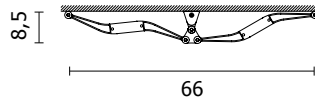

FREE-STANDING

Cable length of the free-standing model: 1,80 m

FREE-STANDING TOTEM

	TRAFFIC WHITE MATT	RAL 9016 O20		FEET AND HINGES IN ANODISED SILVER ALUMINIUM	A*
	SATIN FINISH LIGHT GREY	GCST		FEET AND HINGES IN GLOSSY ALUMINIUM	B*
	PEARL MOUSE GREY	RAL 1048 PEARL		FEET AND HINGES IN COLOURED ALUMINIUM	C*
	MICA BLACK	NOMC		CONNECTION CABLE: RED COATING	
	MATT RUBY RED	RAL 3003 O20		CONNECTION CABLE: ON REQUEST, BLUE COATING	

On request, Origami is also available in the matt colours of the Tubes range supplied with 25% additional charge on the pricelist.

MATERIAL: ALUMINIUM
DEVICE MANAGEMENT THROUGH TOUCH CONTROLS.
HEATING REGULATION THROUGH FOUR DIFFERENT
MODES: COMFORT WITH THREE LEVELS OF INTENSITY, 2H
BOOSTER, TIMER 12 AND TIMER 24.

Open

Close

WALL MOUNTED – DOUBLE MODULE

Cable length of the wall model: 1 m

WALL MOUNTED – SINGLE MODULE

Model	Description	H (cm)	Watt	A*	B*	C*
ORGMF#0835...	ORIGAMI FREE-STANDING	83,5	600W			
ORGMF#1035...		103,5	700W			
ORGMF#1235...		123,5	850W			
ORGMF#1635...		163,5	1200W			
ORGMT#1635...	ORIGAMI FREE-STANDING — TOTEM	163,5	1200W			
ORGMS#1200...	ORIGAMI WALL VERSION — SINGLE MODULE	120,0	250W			
ORGMS#1600...		160,0	400W			
ORGMD#1200...	ORIGAMI WALL VERSION — DOUBLE MODULE	120,0	550W			
ORGMD#1600...		160,0	800W			