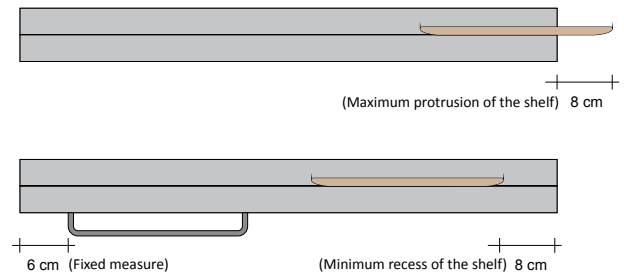

CONNECTION DIAGRAM

Connection to the electricity mains

Product code **RFTREL#0609010**

RFTREL#060 Article code specified in the price table
9010 Colour/finish code specified in the Official TUBES COLOUR CHART

ADDITIONAL COLOUR CHARGES

Finishes and Anodizing see page. 5 or the colour table provided at the end of this price list.

RIFT/reverse electric

Model	H (cm)	L (cm)	Electrical Resistance (Watts)	Price Standard White Cat. C0 (€)	Price Category C1/C2 (€)	Price Category Cat. C3 (€)
RIFT / reverse version with control and adjustment via TOUCH switch						
RFTREL#060	12,0	60,0	150 W			
RFTREL#080	12,0	80,0	150 W			
RFTREL#100	12,0	100,0	300 W			
RFTREL#120	12,0	120,0	300 W			
Version with control via TOUCH switch, adjustment and programming via wireless digital thermostat code						
ZRF007						
RFTREW#060	12,0	60,0	150 W			
RFTREW#080	12,0	80,0	150 W			
RFTREW#100	12,0	100,0	300 W			
RFTREW#120	12,0	120,0	300 W			

RIFT/reverse towel rail

RIFT/ reverse wooden shelf

Code	Description	Finishes	Price (€)
ZAPSRFTRG#050...	RIFT/reverse towel rail* L.50.0xH.7.5 cm	Galvanic finish cat. G0, G1, G2, G3 and G5 (except brushed)	
ZAPSRFTRG#065...	RIFT/reverse towel rail* L.65.0xH.7.5 cm (available only for Rift L.80, 100, 120 cm)		
ZAPSRFTRG#095...	Towel rail* RIFT/reverse L.95,0xH.7,5 cm (available only for Rift L.120 cm)		
ZAPSRFTR#050	RIFT/reverse towel rail* L.50.0xH.7.5 cm	Tubes Colours** cat. C0, C1, C2, C3	
ZAPSRFTR#065	RIFT/reverse towel rail* L.65.0xH.7.5 cm (available only for Rift L.80, 100, 120 cm)		
ZAPSRFTR#095	Towel rail* RIFT/reverse L.95,0xH.7,5 cm (available only for Rift L.80, 100, 120 cm)		
ZAMRFTREV	Wooden shelf for RIFT/reverse L.46.0x29.0 cm (Installable in width L.100/120 and only on the Right side of the RIFT/reverse using a magnetic attachment to be secured inside the shelf.	Natural Wood	