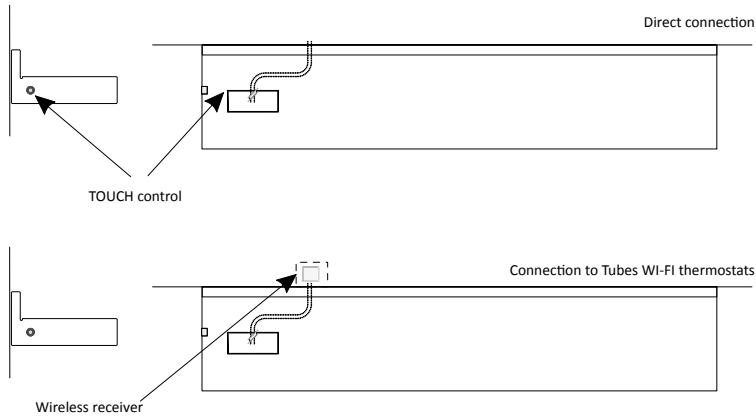

CONNECTION DIAGRAM

Connection to the electricity mains

Product code **RFTREL#0609010**

RFTREL#060 Article code specified in the price table
9010 Colour/finish code specified in the Official TUBES COLOUR CHART

ADDITIONAL COLOUR CHARGES

Finishes and Anodizing see page. 5 or the colour table provided at the end of this price list.

RIFT/reverse electric

Model	H (cm)	L (cm)	Electrical Resistance (Watts)	Price Standard White Cat. C0 (€)	Price Category C1/C2 (€)	Price Category Cat. C3 (€)
RIFT / reverse version with control and adjustment via TOUCH switch						
RFTREL#060	12,0	60,0	150 W			
RFTREL#080	12,0	80,0	150 W			
RFTREL#100	12,0	100,0	300 W			
RFTREL#120	12,0	120,0	300 W			
Version with control via TOUCH switch, adjustment and programming via wireless digital thermostat code						
ZRF007						
RFTREW#060	12,0	60,0	150 W			
RFTREW#080	12,0	80,0	150 W			
RFTREW#100	12,0	100,0	300 W			
RFTREW#120	12,0	120,0	300 W			

RIFT accessories

The RIFT/Reverse heated towel rail must UNDER ALL CIRCUMSTANCES be ordered together with the radiator since it must be set up during production; the heated towel rail CANNOT be installed at a later date.

* The RIFT/reverse towel rail must be set up specifically, so it must be ordered together with the radiator.

** the GR CR Chrome Grey finish is NOT available

ELECTRIC CONTROLS

cod. ZRF007
ECOdesign digital wireless room
chronothermostat + receiver kit