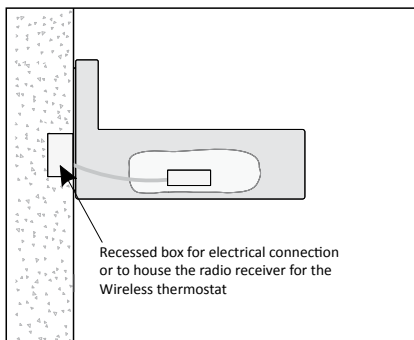

CONNECTION DIAGRAM

Connection to the electricity mains

Product code **RFTREL#0609010**

RFTREL#060 Article code specified in the price table
9010 Colour/finish code specified in the Official TUBES COLOUR CHART

ADDITIONAL COLOUR CHARGES

Finishes and Anodizing see page. 5 or the colour table provided at the end of this price list.

RIFT/reverse electric

Model	H (cm)	L (cm)	Electrical Resistance (Watts)	Price Standard White Cat. C0 (€)	Price Category C1/C2 (€)	Price Category Cat. C3 (€)
RIFT / reverse version with control and adjustment via TOUCH switch						
RFTREL#060	12,0	60,0	150 W			
RFTREL#080	12,0	80,0	150 W			
RFTREL#100	12,0	100,0	300 W			
RFTREL#120	12,0	120,0	300 W			
Version with control via TOUCH switch, adjustment and programming via wireless digital thermostat code						
ZRF007						
RFTREW#060	12,0	60,0	150 W			
RFTREW#080	12,0	80,0	150 W			
RFTREW#100	12,0	100,0	300 W			
RFTREW#120	12,0	120,0	300 W			

RIFT accessories

The RIFT/Reverse heated towel rail must UNDER ALL CIRCUMSTANCES be ordered together with the radiator since it must be set up during production; the heated towel rail CANNOT be installed at a later date.

* The RIFT/reverse towel rail must be set up specifically, so it must be ordered together with the radiator.

** the GR CR Chrome Grey finish is NOT available

ELECTRIC CONTROLS

cod. ZRF007
ECOdesign digital wireless room
chronothermostat + receiver kit