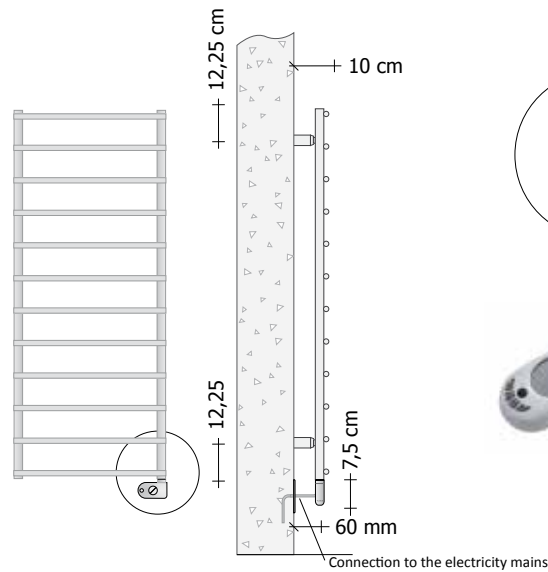

Connection to the electricity mains

ECODesign Room Thermostat