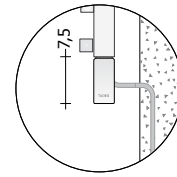

ELECTRIC VERSION WITH EDGE CAP
(Only available for the non EEC market and/or connected to a home automation system with characteristics complying with ECODesign regulations)

Connection to the electricity mains with Standard Edge Cap

Connection to the electricity mains with DESIGN edge cap painted in the same colour (supplied with an extra charge)

ELECTRIC VERSION WITH ECODesign THERMOSTAT

Connection to the electricity mains

ECODesign Room Thermostat

ELECTRIC VERSION WITH WIRELESS ECODesign CONTROLS

Wireless connection with Standard Edge Cap

Wireless connection with DESIGN edge cap painted in the same colour (supplied with an extra charge)

ECODesign digital wireless chronothermostat + Receiver

Digital Chronothermostat (code ZRF007)