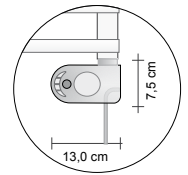

ELECTRIC VERSION WITH WIRELESS ECODesign CONTROLS