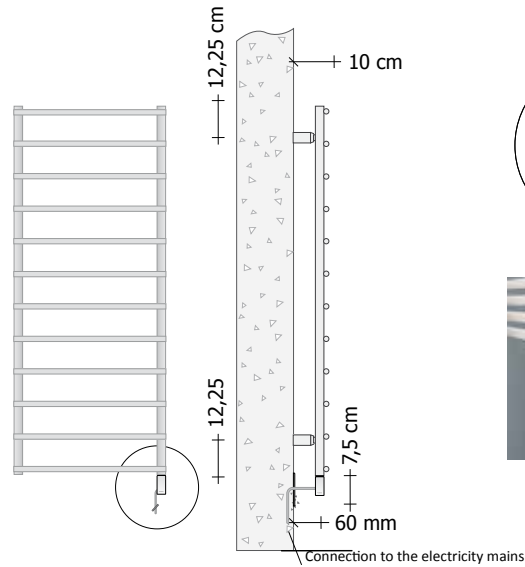

ELECTRIC VERSION WITH EDGE CAP
(Only available for the non EEC market and/or connected to a home automation system with characteristics complying with ECODesign regulations)

Connection to the electricity mains with Standard Edge Cap

Connection to the electricity mains with DESIGN edge cap painted in the same colour (supplied with an extra charge)