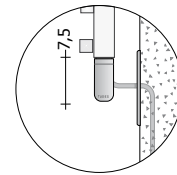

ECODesign Room Thermostat