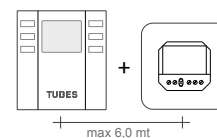

ECODesign digital wireless chronothermostat + Receiver