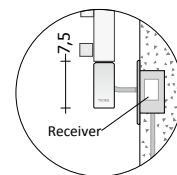

Wireless connection with DESIGN edge cap painted in the same colour (supplied with an extra charge)