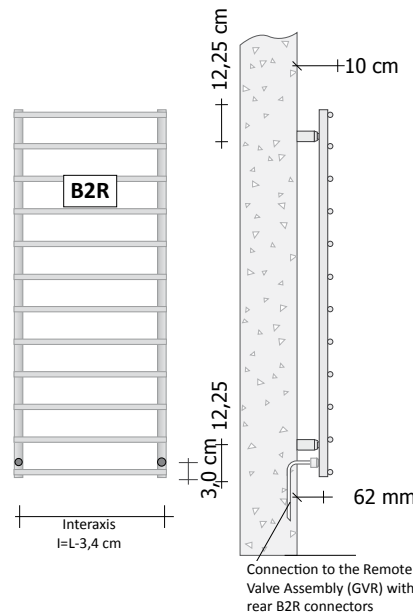

STANDARD HYDRAULIC VERSION
(Connectors B2R)

Standard convertible valves – Z1TLNR

For more information on the choice of valves, see p. 310

Code	Description	Finishes	Price (€)
Z1TLNR#ANR12...	Paired Valve + Lockshield - Copper angle 1/2" and/or Multi-layer 1/2"	Standard White Colour C1/C2/C3	
Z1TLNRG#ANR12..	Paired Valve + Lockshield - Copper angle 1/2" and/or Multi-layer 1/2"	Glossy Chrome	
Z1KITRAC#001	Union KIT with 6 pieces for Paired valves - 2 Z1RAC#R12CRO 12 mm copper system O-Rings - 2 Z1RAC#R14CRO 14 mm copper system O-Rings - 2 Z1AC#M03CRO Multi-layer 24x19x11.5/12-16x2/2.25 mm	Glossy Chrome	
ZRCF3#9010	Couple pipe washer for Heated towel rail	Standard White	
ZRCF3G#CRO	Couple pipe washer for Heated towel rail	Glossy Chrome	

SM20#...hydraulic with rear connectors B2R

Model	H (cm)	L (cm)	Interaxis (cm)	Heat output in Watts COLOURED version		Price Standard White Cat. C0 (€)	Price Category C1/C2 (€)	Price Category Cat. C3 (€)
				ΔT. 50°C	ΔT. 30°C			
SM20#120040B2R	119,5	40,0	36,6	197	102			
SM20#120050B2R	119,5	50,0	46,6	248	128			
SM20#120060B2R	119,5	60,0	56,6	297	154			
SM20#150040B2R	150,5	40,0	36,6	247	128			
SM20#150050B2R	150,5	50,0	46,6	310	161			
SM20#150060B2R	150,5	60,0	56,6	372	193			
SM20#170040B2R	171,5	40,0	36,6	280	145			
SM20#170050B2R	171,5	50,0	46,6	351	182			
SM20#170060B2R	171,5	60,0	56,6	421	218			