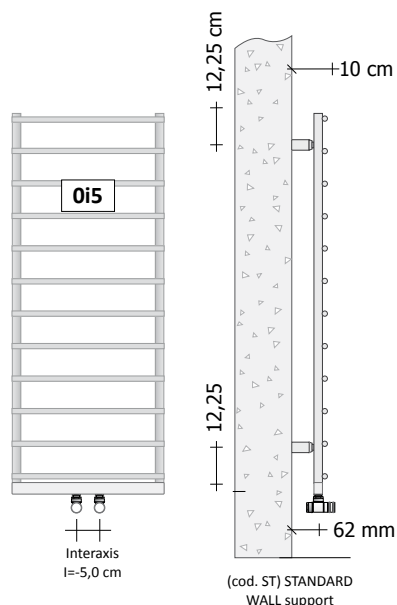

Standard convertible valves – Z1TLNR

For more information on the choice of valves, see p. 310

	Code	Description	Finishes	Price (€)
	Z1TLNR#ANR12...	Paired Valve + Lockshield - Copper angle 1/2" and/or Multi-layer 1/2"	Standard White Colour C1/C2/C3	
	Z1TLNRG#ANR12..	Paired Valve + Lockshield - Copper angle 1/2" and/or Multi-layer 1/2"	Glossy Chrome	
	Z1KITRAC#001	Union KIT with 6 pieces for Paired valves - 2 Z1RAC#R12CRO 12 mm copper system O-Rings - 2 Z1RAC#R14CRO 14 mm copper system O-Rings - 2 Z1AC#M03CRO Multi-layer 24x19x11.5/12-16x2/2.25 mm	Glossy Chrome	
	ZRCF3#9010	Couple pipe washer for Heated towel rail	Standard White	
	ZRCF3G#CRO	Couple pipe washer for Heated towel rail	Glossy Chrome