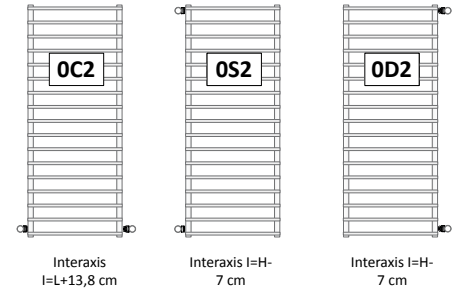

Special connectors

Provided upon request WITH an additional charge of

Connectors on request

Available upon request AT NO additional charge.