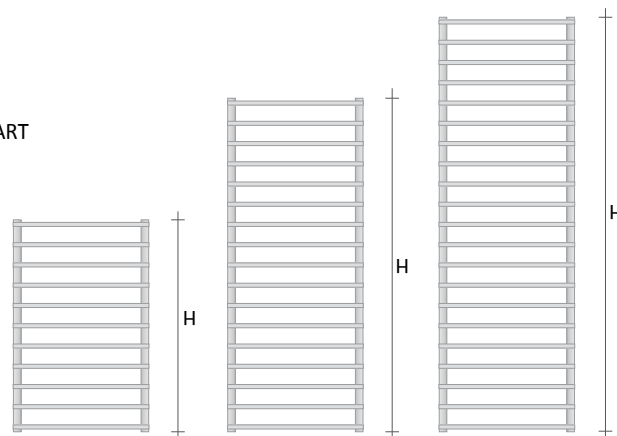

Product code **SM20#120050B1ST9010**

SM20#120050 Article code specified in the price table
OB1 Connector code see technical datasheet
ST Support code
9010 Colour/finish code specified in the Official TUBES COLOUR CHART

ADDITIONAL COLOUR CHARGES

Finishes and Anodizing see page. 5 or the colour table provided at the end of this price list.

SM20#... Hydraulic

Model	H (cm)	L (cm)	Interaxis (cm)	Heat output in Watts COLOURED version		Price Standard White Cat. C0 (€)	Price Category C1/C2 (€)	Price Category Cat. C3 (€)
				ΔT. 50°C	ΔT. 30°C			
SM20#120040	119,5	40,0	36,6	197	102			
SM20#120050	119,5	50,0	46,6	248	128			
SM20#120060	119,5	60,0	56,6	297	154			
SM20#150040	150,5	40,0	36,6	247	128			
SM20#150050	150,5	50,0	46,6	310	161			
SM20#150060	150,5	60,0	56,6	372	193			
SM20#170040	171,5	40,0	36,6	280	145			
SM20#170050	171,5	50,0	46,6	351	182			
SM20#170060	171,5	60,0	56,6	421	218			

SM20#...hydraulic with rear connectors B2R

Model	H (cm)	L (cm)	Interaxis (cm)	Heat output in Watts COLOURED version		Price Standard White Cat. C0 (€)	Price Category C1/C2 (€)	Price Category Cat. C3 (€)
				ΔT. 50°C	ΔT. 30°C			
SM20#120040B2R	119,5	40,0	36,6	197	102			
SM20#120050B2R	119,5	50,0	46,6	248	128			
SM20#120060B2R	119,5	60,0	56,6	297	154			
SM20#150040B2R	150,5	40,0	36,6	247	128			
SM20#150050B2R	150,5	50,0	46,6	310	161			
SM20#150060B2R	150,5	60,0	56,6	372	193			
SM20#170040B2R	171,5	40,0	36,6	280	145			
SM20#170050B2R	171,5	50,0	46,6	351	182			
SM20#170060B2R	171,5	60,0	56,6	421	218			

Remote valve assembly – GVR

For more information on the choice of valves, see p. 310

Code	Description	Finishes	Price (€)				
				GVR#1 GVRTG#1...	RECESSED Valve that can be fitted with a thermostat and Lockshield assembly for REMOTE connection RECESSED thermostatic valve and Lockshield assembly for REMOTE connection*	Chromed Plated	
GVR#1... GVRTC#1...	RECESSED Valve that can be fitted with a thermostat and Lockshield assembly for REMOTE connection RECESSED thermostatic valve and Lockshield assembly for REMOTE connection*	Coloured Coloured					

Plated finishes: See table of Tubes special finishes
Colored Finishes: see categories C0, C1, C2 and C3 of the Tubes color chart
* The price does not include the cost of the thermostatic head (see page 320)

IN THE PACK

The heated towel rails are supplied with their respective standard supports (code ST), that include the wall fixing shelves, pressure anchors and the respective vent valve, all included inside the pack and included in the price.