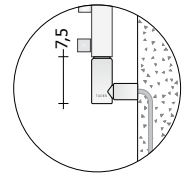

Connection to the electricity mains with DESIGN edge cap painted in the same colour (supplied with an extra charge)

ELECTRIC VERSION WITH ECODesign THERMOSTAT