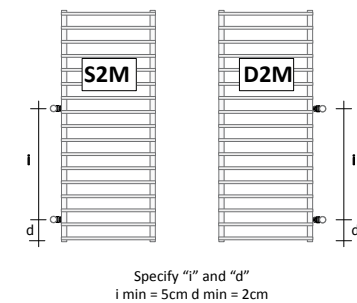

STANDARD HYDRAULIC VERSION
(Connectors B2R)