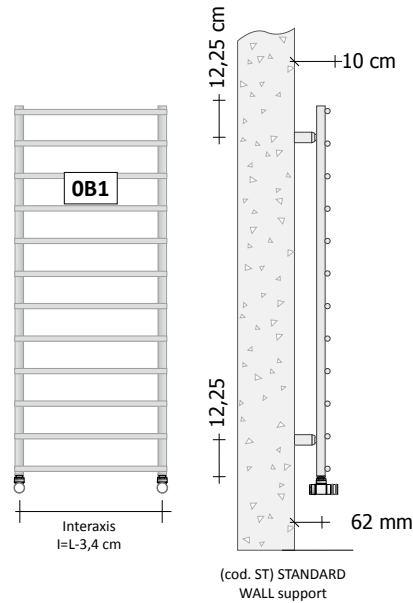

STANDARD HYDRAULIC VERSION
(Connectors OB1)

CONNECTORS The heated towel rails are supplied as standard with connectors "OB1"

If different connectors are required, strictly indicate this in the order. **IMPORTANT:** the connectors for heated towel rails and radiators connected to the same system must all have the same configuration, otherwise operating problems may occur.

SM20#...hydraulic with rear connectors B2R

Model	H (cm)	L (cm)	Interaxis (cm)	Heat output in Watts COLOURED version		Price Standard White Cat. C0 (€)	Price Category C1/C2 (€)	Price Category Cat. C3 (€)
				ΔT. 50°C	ΔT. 30°C			
SM20#120040B2R	119,5	40,0	36,6	197	102			
SM20#120050B2R	119,5	50,0	46,6	248	128			
SM20#120060B2R	119,5	60,0	56,6	297	154			
SM20#150040B2R	150,5	40,0	36,6	247	128			
SM20#150050B2R	150,5	50,0	46,6	310	161			
SM20#150060B2R	150,5	60,0	56,6	372	193			
SM20#170040B2R	171,5	40,0	36,6	280	145			
SM20#170050B2R	171,5	50,0	46,6	351	182			
SM20#170060B2R	171,5	60,0	56,6	421	218			