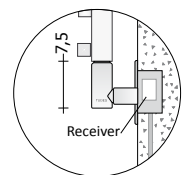

ECODesign digital wireless chronothermostat + Receiver