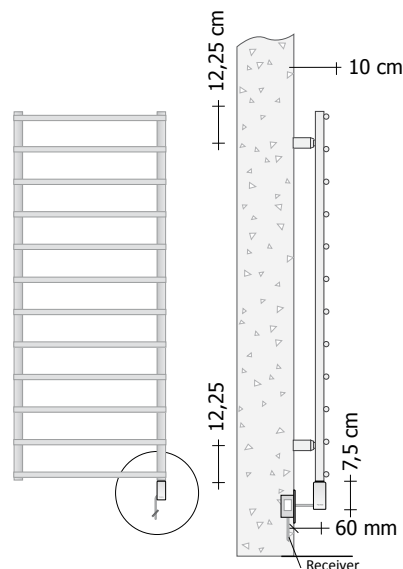

Wireless connection with Standard Edge Cap

Wireless connection with DESIGN edge cap painted in the same colour (supplied with an extra charge)

ECODesign digital wireless chronothermostat + Receiver

Digital Chronothermostat (code ZRF007)