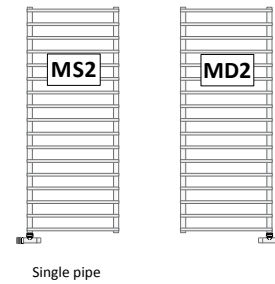

Custom-made connectors

Available upon request WITH an additional charge of