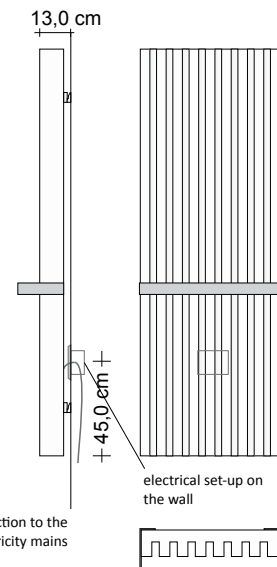

Method of connection for control using TOUCH switch