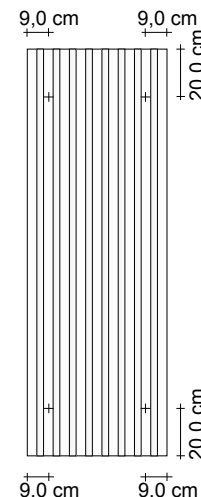

Price per radiator in Matt White colour code 916P / Anodised Silver if specified – VAT and transport excluded.

Method of connection for control using TOUCH switch

Method of connection to the Tubes ECOdesign wireless thermostat

The SOHO BATHROOM ELECTRIC is provided with the towel rail in chrome finish.

Code Colour Version	H (cm)	L (cm)	Electrical Resistance (Watts)	Price Matt white/C0 (€)	Price Category C1/C2 (€)	Price Category Cat. C3 (€)	Code Anodised Version	Anodised Finish A0 Silver (€)
Electrical version with Connection Cable								
SHVBELC#140005	140,0	31,2	800 W				SHVBAELC#140005	
SHVBELC#140007	140,0	44,8	1100 W				SHVBAELC#140007	
SHVBELC#180005	180,0	31,2	1000 W				SHVBAELC#180005	
SHVBELC#180007	180,0	44,8	1350 W				SHVBAELC#180007	
Electrical version with Connection Cable, adjustment and programming via Wireless Thermostat (ZRF007)								
SHVBEWC#140005	140,0	31,2	800 W				SHVBAEWC#140005	
SHVBEWC#140007	140,0	44,8	1100 W				SHVBAEWC#140007	
SHVBEWC#180005	180,0	31,2	1000 W				SHVBAEWC#180005	
SHVBEWC#180007	180,0	44,8	1350 W				SHVBAEWC#180007	
Version with control and adjustment via TOUCH Switch								
SHVBEL#140005	140,0	31,2	800 W				SHVBAEL#140005	
SHVBEL#140007	140,0	44,8	1100 W				SHVBAEL#140007	
SHVBEL#180005	180,0	31,2	1000 W				SHVBAEL#180005	
SHVBEL#180007	180,0	44,8	1350 W				SHVBAEL#180007	

Product code SHVBEL#140005ST9010COP9010

SHVBEL#140005 Article code specified in the price table
9010 Colour/finish code specified in the Official TUBES COLOUR CHART
COP9010 Covering Code

ADDITIONAL COLOUR CHARGES

Finishes and Anodizing see page. 5 or the colour table provided at the end of this price list.