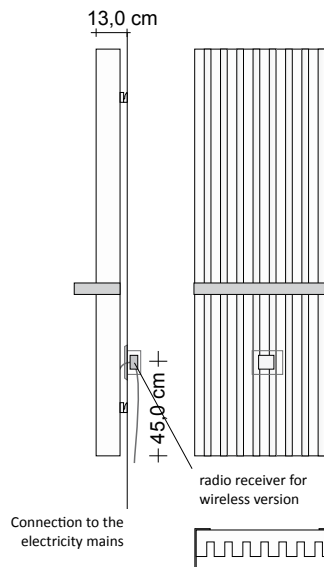

Method of connection for control using TOUCH switch

Method of connection to the Tubes ECOdesign wireless thermostat