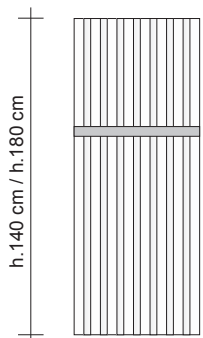

51,6 cm
 Interaxis 5 cm
 Interaxis "s"=46,6 cm

44,8 cm
 Interaxis 5 cm
 Interaxis "s"=36,6 cm

31,2 cm
 Interaxis "s"=ND NOT available

51,6 cm
 Interaxis 5 cm
 Interaxis "s"=46,6 cm

44,8 cm
 Interaxis 5 cm
 Interaxis "s"=36,6 cm

31,2 cm
 Interaxis "s"=ND NOT available

POSSIBLE CONNECTORS

SOHO BATHROOM is available with rear connectors designed for connection to the system via GVR (Remote Valve Assembly) or with the double connector C5B designed for connection via traditional valves both with the centred 5 cm interaxis and with the specific interaxis "S". This type of connector, which must be specified in the order, is supplied AT NO additional charge. For other types of connectors, consult the Soho Vertical on page 188.

SIZES AVAILABLE TO ORDER:
 All the sizes in HEIGHT every 1 mm starting from 60 cm up to 200 cm area AVAILABLE TO ORDER and the price is calculated upon request.

H (cm)	L (cm)	COLOURED version				ANODIZED version					
		Model	Watt ΔT. 50°C	Watt ΔT. 30°C	Price White matt (€)	Price Category C1/C2 (€)	Price Category Cat. C3 (€)	Model	Watt ΔT. 50°C	Watt ΔT. 30°C	Anodised A0 (€)
80,0	31,2	SHVB#080005	588	301				SHVBA#080005	576	295	
80,0	44,8	SHVB#080007	824	422				SHVBA#080007	808	413	
80,0	51,6	SHVB#080008	942	482				SHVBA#080008	923	473	
100,0	31,2	SHVB#100005	707	361				SHVBA#100005	693	353	
100,0	44,8	SHVB#100007	990	505				SHVBA#100007	970	495	
100,0	51,6	SHVB#100008	1131	577				SHVBA#100008	1108	565	
140,0	31,2	SHVB#140005	931	470				SHVBA#140005	912	461	
140,0	44,8	SHVB#140007	1304	659				SHVBA#140007	1278	645	
140,0	51,6	SHVB#140008	1490	753				SHVBA#140008	1460	738	
180,0	31,2	SHVB#180005	1143	575				SHVBA#180005	1119	564	
180,0	44,8	SHVB#180007	1600	805				SHVBA#180007	1568	789	
180,0	51,6	SHVB#180008	1828	920				SHVBA#180008	1791	902	