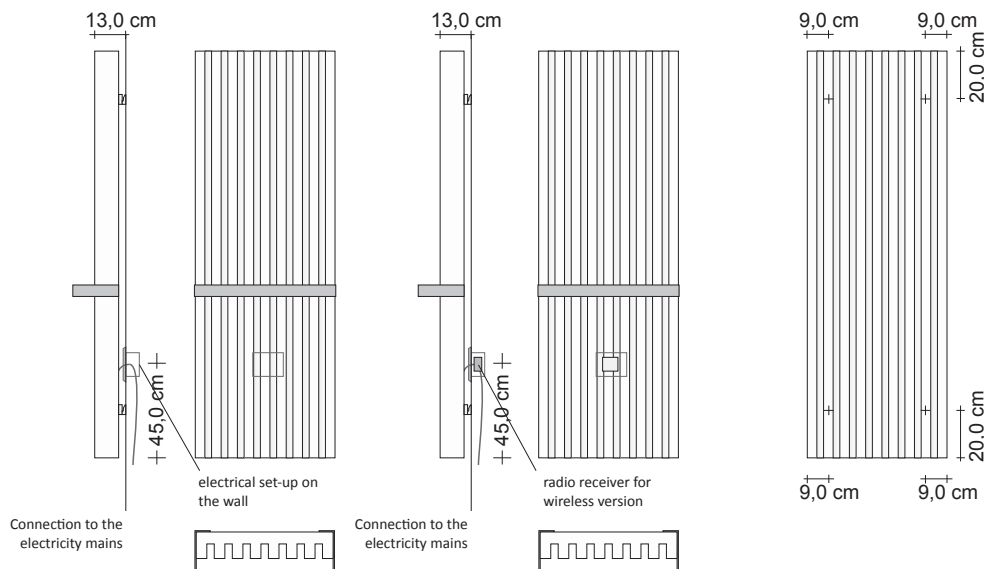

Method of connection for control using TOUCH switch and/or Bluetooth control

Method of connection to the Tubes ECOdesign wireless thermostat