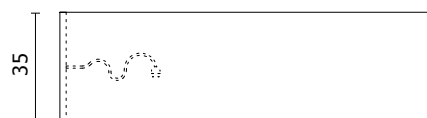

SQUARE BENCH 120

SQUARE BENCH 170

MATERIAL: ALUMINIUM AND STEEL

CONNECTION CABLE: WHITE

SQUARE BENCH IS AVAILABLE IN ALL COLORS OF THE TUBES RANGE, except chrome grey GRCR.

Model	L (cm)	H (cm)	W	Watt	Price Category C0 (€)*	Price Category C1/C2 (€)**	Price Category Cat. C3 (€)**
SQB#120	120,0	40,0	35,0	210W			
SQB#170	170,0	40,0	35,0	350W			

\* Standard White TUBES

\*\* See the official Tubes colour chart