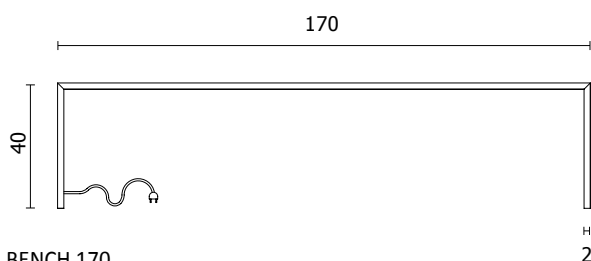

SQUARE BENCH 120

SQUARE BENCH 170

MATERIAL: ALUMINIUM AND STEEL

CONNECTION CABLE: WHITE

SQUARE BENCH IS AVAILABLE IN ALL COLORS OF THE TUBES RANGE, except chrome grey GRCR.

Model	L (cm)	H (cm)	W	Watt	Price Category C0 (€)*	Price Category C1/C2 (€)**	Price Category Cat. C3 (€)**
SQB#120	120,0	40,0	35,0	210W			
SQB#170	170,0	40,0	35,0	350W			

\* Standard White TUBES

\*\* See the official Tubes colour chart