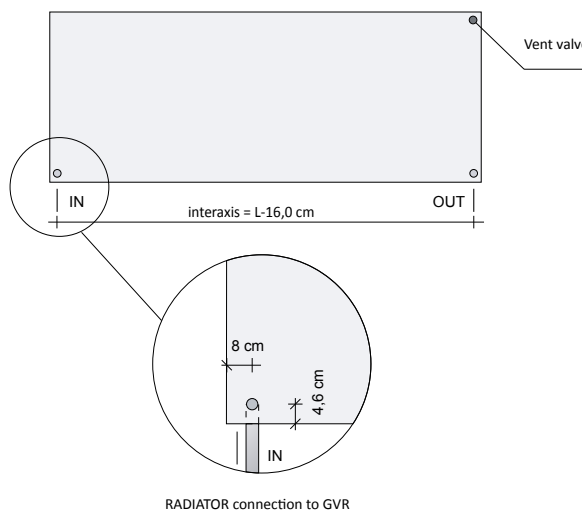

<sup>1</sup> CIRCLE is a multifunctional accessory, Towel/Bathrobe rail that can be installed in any position even after the wall mounting of the Square.

**Remote valve assembly – GVR**

For more information on the choice of valves, see p. 312

	Code	Description	Finishes	Price (€)
	GVR#1 GVRTG#1...	RECESSED Valve that can be fitted with a thermostat and Lockshield assembly for REMOTE connection RECESSED thermostatic valve and Lockshield assembly for REMOTE connection*	Chromed Plated	
GVRC#1... GVRTC#1...	RECESSED Valve that can be fitted with a thermostat and Lockshield assembly for REMOTE connection RECESSED thermostatic valve and Lockshield assembly for REMOTE connection*	Coloured Coloured		
Plated finishes: See table of Tubes special finishes Colored Finishes: see categories C0, C1, C2 and C3 of the Tubes color chart * The price does not include the cost of the thermostatic head (see page 320)				

**TECHNICAL DIAGRAM**

**CONNECTORS**

The SQUARE model is connected to the central heating system with the remote connection GVR (Valve Assembly) supplied as an accessory.

**ADDITIONAL COLOUR CHARGES**

Finishes and Anodizing see page. 5 or the colour table provided at the end of this price list.