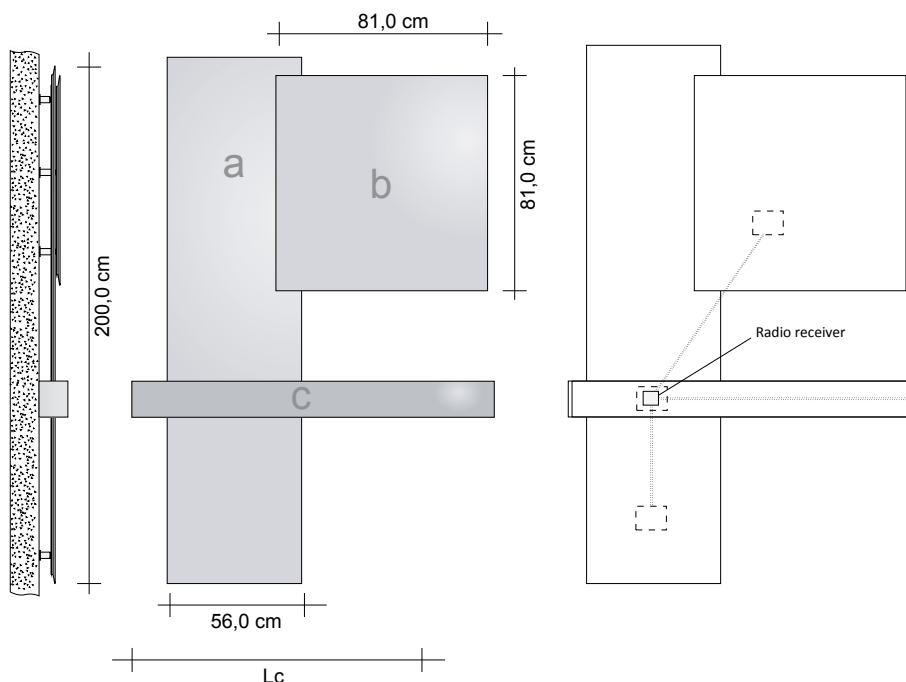

SQUARE COMPOSITION 10 ELECTRIC

ALUMINIUM electric DESIGN radiator

EL

Model	Ha (cm)	Lc (cm)	Electrical Resistance (Watts)	Price A and B white (€)	Price A coloured B white (€)	Price A white B coloured (€)	Price A and B color (€)
SQC10#ELE200056081081SQM120 SQV#ELE200056 SQV#ELE080081 SQM#ELE120	200,0	120,0	1960 W				
SQC10#ELE200056081081SQM150 SQV#ELE200056 SQV#ELE080081 SQM#ELE150	200,0	150,0	1985 W