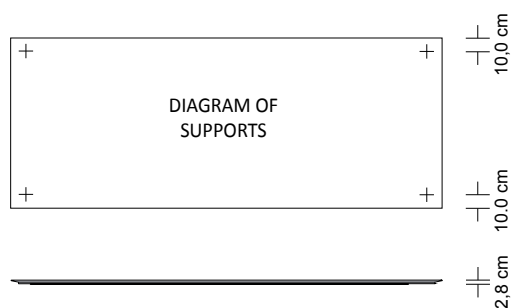

CONNECTORS

The SQUARE model is connected to the central heating system with the remote connection GVR (Valve Assembly) supplied as an accessory.

ADDITIONAL COLOUR CHARGES

Finishes and Anodizing see page. 5 or the colour table provided at the end of this price list.

PACKING

The cardboard packaging is included in the selling price of the products and provides the kit for fixing to the wall and the manual vent valve.