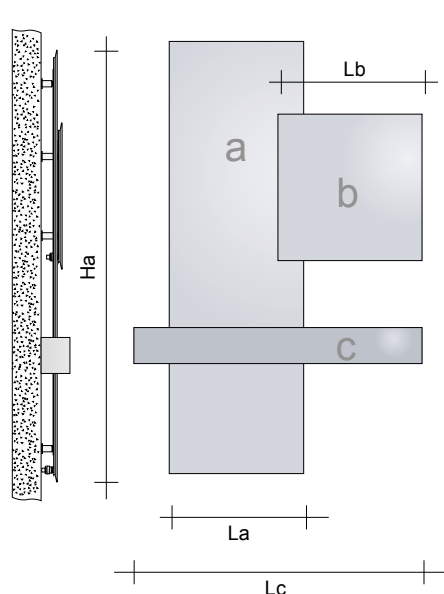

SQUARE COMPOSITION 02 HYDRAULIC

DESIGN radiator with hydraulic system in ALUMINUM

Price for Radiator/Towel warmer in Standard White/Chrome color (where specified) and standard connections - VAT and transport excluded.

NOTES
Handle "C" is always and only Electric

Model	Ha (cm)	Lc (cm)	Watt		Price A and B white (€)	Price A coloured B white (€)	Price A white B coloured (€)	Price A and B color (€)
			ΔT. 50°C	ΔT. 30°C				
SQC02#160046056056SQM100 a SQV2#IDR160046 b SQV2#IDR056056 c SQM#ELE100	160,0	100,0	999	549				
SQC02#160046056056SQM120 a SQV2#IDR160046 b SQV2#IDR056056 c SQM#ELE120	160,0	120,0	1009	555				
SQC02#160046056056SQM150 a SQV2#IDR160046 b SQV2#IDR056056 c SQM#ELE150	160,0	150,0	1034	569				
SQC02#180046056056SQM100 a SQV2#IDR180046 b SQV2#IDR056056 c SQM#ELE100	180,0	100,0	1075	591				
SQC02#180046056056SQM120 a SQV2#IDR180046 b SQV2#IDR056056 c SQM#ELE120	180,0	120,0	1085	597				
SQC02#180046056056SQM150 a SQV2#IDR180046 b SQV2#IDR056056 c SQM#ELE150	180,0	150,0	1110	611				
SQC02#180056056056SQM120 a SQV2#IDR180056 b SQV2#IDR056056 c SQM#ELE120	180,0	120,0	1319	725				
SQC02#200056056056SQM120 a SQV2#IDR200056 b SQV2#IDR056056 c SQM#ELE120	200,0	120,0	1422	782				
SQC02#200056056056SQM150 a SQV2#IDR200056 b SQV2#IDR056056 c SQM#ELE150	200,0	150,0	1447	796				

Remote valve assembly – GVR

For more information on the choice of valves, see p. 312

Code	Description	Finishes	Price (€)
GVR#1	RECESSED Valve that can be fitted with a thermostat and Lockshield assembly for REMOTE connection	Chromed	
GVRTG#1...	RECESSED thermostatic valve and Lockshield assembly for REMOTE connection*	Plated	
GVRC#1...	RECESSED Valve that can be fitted with a thermostat and Lockshield assembly for REMOTE connection	Coloured	
GVRTC#1...	RECESSED thermostatic valve and Lockshield assembly for REMOTE connection*	Coloured	

Plated finishes: See table of Tubes special finishes
Colored Finishes: see categories C0, C1, C2 and C3 of the Tubes color chart
* The price does not include the cost of the thermostatic head (see page 320)