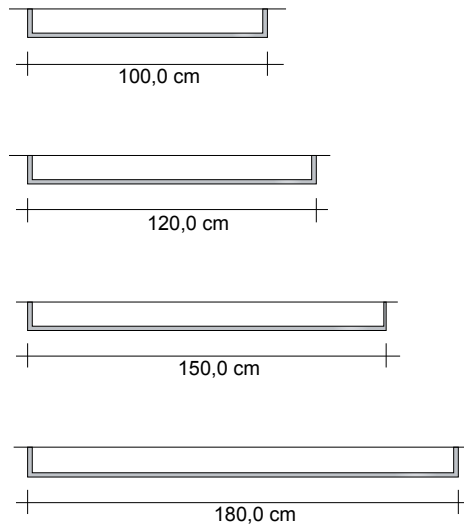

Price per radiator/Towel warmer in White Standard colour code 9010 – VAT and transport excluded.

**SET-UP FOR CONNECTION**

SQUARE MANIGLIONE is connected to the mains electricity using a hidden connection, so the wall outlet needs to be set up with a flexible duct to thread the electrical wires not supplied, with a diameter of no more than 13 mm. The outlet position is shown in the technical diagram with the symbol «•».