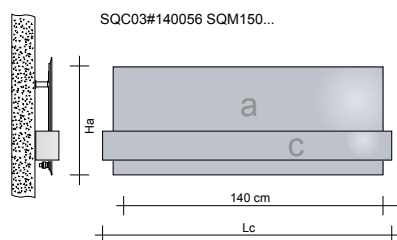

Model	H (cm)	Lc (cm)	Watt		Price A and C white (€)	Price A coloured C white (€)	Price A white C coloured (€)	Price A and C coloured (€)
			ΔT. 50°C	ΔT. 30°C				
SQC03#056056SQM100 a SQV2#IDR056056 c SQM#ELE100	56,0	100,0	373	205				
SQC03#056056SQM120 a SQV2#IDR056056 c SQM#ELE120	56,0	120,0	383	211				
SQC03#056056SQM150 a SQV2#IDR056056 c SQM#ELE150	56,0	150,0	408	224				
SQC03#080081SQM100 a SQV2#IDR080081 c SQM#ELE100	80,0	100,0	730	402				
SQC03#080081SQM120 a SQV2#IDR080081 c SQM#ELE120	80,0	120,0	740	407				
SQC03#080081SQM150 a SQV2#IDR080081 c SQM#ELE150	80,0	150,0	765	421				
SQC03#140046SQM150 a SQO2#IDR140046 c SQM#ELE100	46,0	150,0	647	356				
SQC03#140056SQM150 a SQO2#IDR140056 c SQM#ELE120	56,0	150,0	831	457				
SQC03#140071SQM150 a SQO2#IDR140071 c SQM#ELE150	71,0	150,0	1016	559