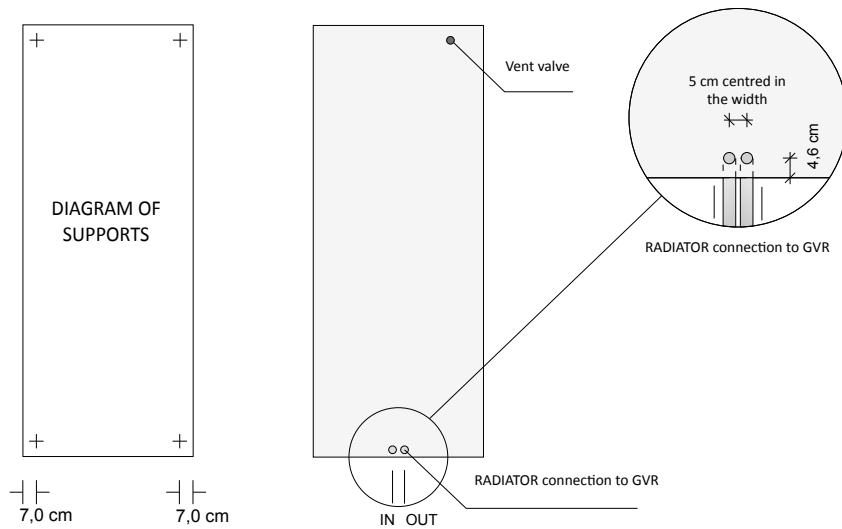

**TECHNICAL DIAGRAM**

**CONNECTORS**

The SQUARE model is connected to the central heating system with the remote connection GVR (Valve Assembly) supplied as an accessory.

**ADDITIONAL COLOUR CHARGES**

Finishes and Anodizing see page. 5 or the colour table provided at the end of this price list.