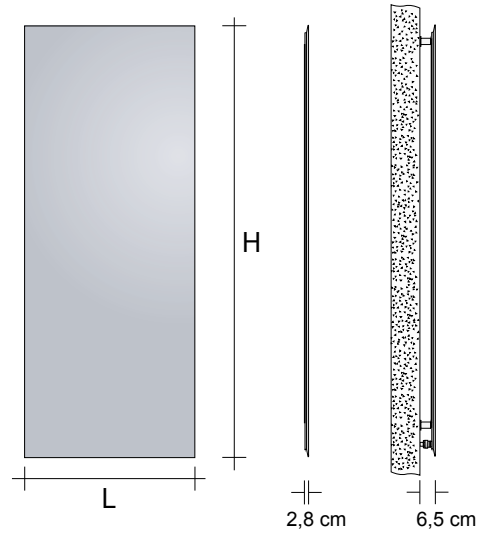

TECHNICAL DIAGRAM