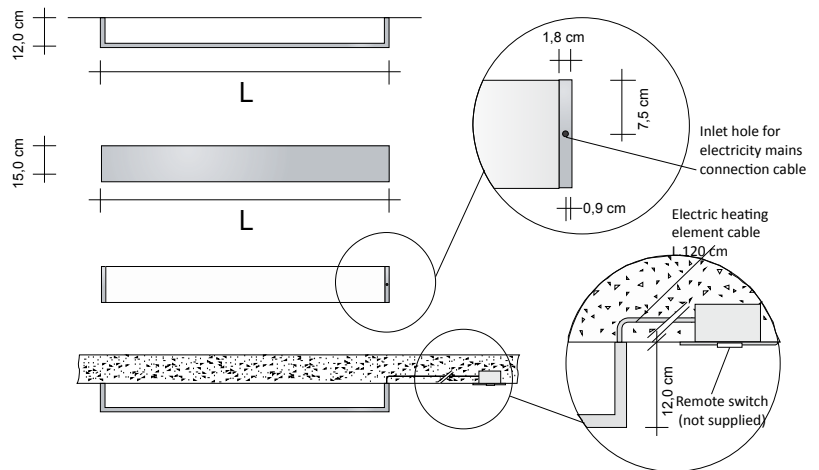

SET-UP FOR CONNECTION

SQUARE MANIGLIONE is connected to the mains electricity using a hidden connection, so the wall outlet needs to be set up with a flexible duct to thread the electrical wires not supplied, with a diameter of no more than 13 mm. The outlet position is shown in the technical diagram with the symbol «•».

To turn the electric handle on and off, we recommend you install an ON/OFF switch and/or a timer (not supplied) to avoid wasting energy. For further information consult the technical data sheet provided here.