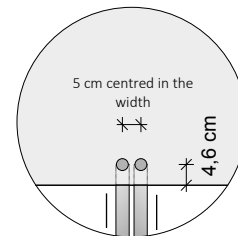

SQUARE COMPOSITION 03 HYDRAULIC

DESIGN radiator with hydraulic system in ALUMINUM

Price for Radiator/Towel warmer in Standard White/Chrome color (where specified) and standard connections - VAT and transport excluded.

RADIATOR connection to GVR

The SQUARE Composition model is connected to the central heating system via remote connection GVR (Remote Valve Assembly) supplied as an accessory, whereas the handle is always and only Electric.