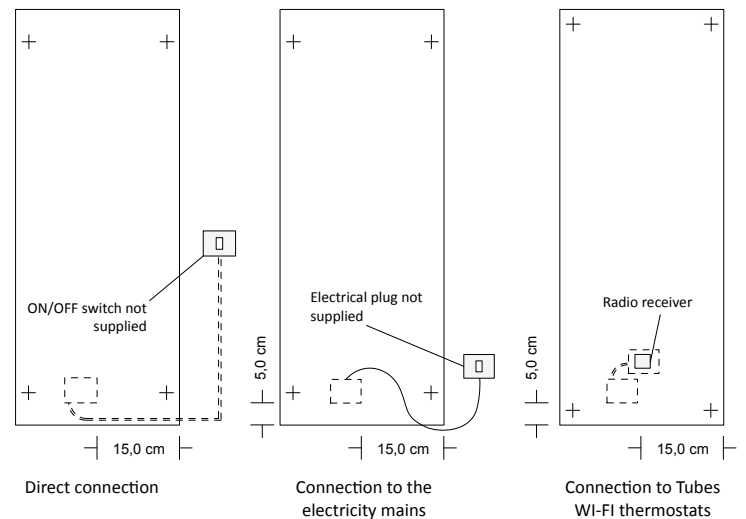

CONNECTION DIAGRAM

Model	L (cm)	H (cm)	Electrical Resistance (Watts)	Price Standard White Cat. C0 (€)	Price Category C1/C2 (€)	Price Category C3 (€)
SQV#ELE080081	81,0	80,0	630 W			
SQV#ELE140056	56,0		840 W			
SQV#ELE140081	81,0	140,0	1260 W			
SQV#ELE160031	31,0		490 W			
SQV#ELE160056	56,0	160,0	980 W			
SQV#ELE180031	31,0		560 W			
SQV#ELE180056	56,0	180,0	1120 W			
SQV#ELE200031	31,0		630 W			
SQV#ELE200056	56,0	200,0	1260 W			
SQV#ELE220056	56,0	220,0	1400 W			
SQV#ELE240056	56,0	240,0	1540 W			

ELECTRIC CONTROLS

Electric control is via the use of the ZRF007 thermostat which regulates the room temperature by interacting with up to a maximum of 5 radiators.

Code	Description	Finishes	Price (€)
ZRF007	Radio frequency Room Thermostat Kit with weekly programmer for wall mounting, wireless and certified ECODesign. The Kit includes the wall box radio frequency receiver which must strictly be installed.	White