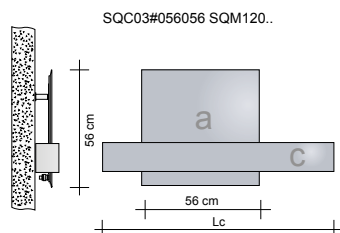

Model	H (cm)	Lc (cm)	Watt		Price A and C white (€)	Price A coloured C white (€)	Price A white C coloured (€)	Price A and C coloured (€)
			ΔT. 50°C	ΔT. 30°C				
SQC03#056056SQM100 a SQV2#IDR056056 c SQM#ELE100	56,0	100,0	373	205				
SQC03#056056SQM120 a SQV2#IDR056056 c SQM#ELE120	56,0	120,0	383	211				
SQC03#056056SQM150 a SQV2#IDR056056 c SQM#ELE150	56,0	150,0	408	224				
SQC03#080081SQM100 a SQV2#IDR080081 c SQM#ELE100	80,0	100,0	730	402				
SQC03#080081SQM120 a SQV2#IDR080081 c SQM#ELE120	80,0	120,0	740	407				
SQC03#080081SQM150 a SQV2#IDR080081 c SQM#ELE150	80,0	150,0	765	421				
SQC03#140046SQM150 a SQO2#IDR140046 c SQM#ELE100	46,0	150,0	647	356				
SQC03#140056SQM150 a SQO2#IDR140056 c SQM#ELE120	56,0	150,0	831	457				
SQC03#140071SQM150 a SQO2#IDR140071 c SQM#ELE150	71,0	150,0	1016	559