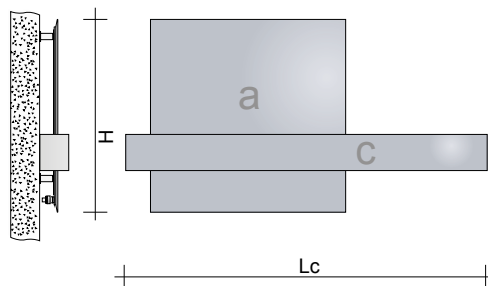

SQUARE COMPOSITION 03 HYDRAULIC

DESIGN radiator with hydraulic system in ALUMINUM

Price for Radiator/Towel warmer in Standard White/Chrome color (where specified) and standard connections - VAT and transport excluded.

RADIATOR connection to GVR

The SQUARE Composition model is connected to the central heating system via remote connection GVR (Remote Valve Assembly) supplied as an accessory, whereas the handle is always and only Electric.