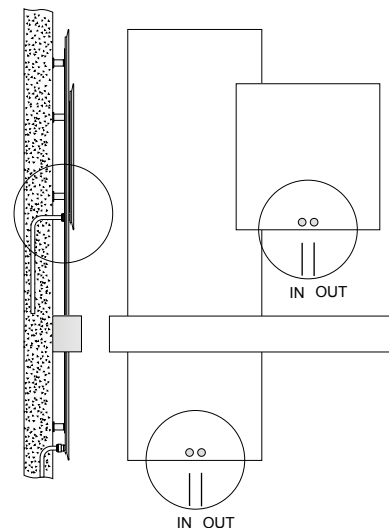

SQUARE COMPOSITION 02 HYDRAULIC

DESIGN radiator with hydraulic system in ALUMINUM

Price for Radiator/Towel warmer in Standard White/Chrome color (where specified) and standard connections - VAT and transport excluded.

NOTES
Handle "C" is always and only Electric

Model	Ha (cm)	Lc (cm)	Watt		Price A and B white (€)	Price A coloured B white (€)	Price A white B coloured (€)	Price A and B color (€)
			ΔT. 50°C	ΔT. 30°C				
SQC02#160046056056SQM100 a SQV2#IDR160046 b SQV2#IDR056056 c SQM#ELE100	160,0	100,0	999	549				
SQC02#160046056056SQM120 a SQV2#IDR160046 b SQV2#IDR056056 c SQM#ELE120	160,0	120,0	1009	555				
SQC02#160046056056SQM150 a SQV2#IDR160046 b SQV2#IDR056056 c SQM#ELE150	160,0	150,0	1034	569				
SQC02#180046056056SQM100 a SQV2#IDR180046 b SQV2#IDR056056 c SQM#ELE100	180,0	100,0	1075	591				
SQC02#180046056056SQM120 a SQV2#IDR180046 b SQV2#IDR056056 c SQM#ELE120	180,0	120,0	1085	597				
SQC02#180046056056SQM150 a SQV2#IDR180046 b SQV2#IDR056056 c SQM#ELE150	180,0	150,0	1110	611				
SQC02#180056056056SQM120 a SQV2#IDR180056 b SQV2#IDR056056 c SQM#ELE120	180,0	120,0	1319	725				
SQC02#200056056056SQM120 a SQV2#IDR200056 b SQV2#IDR056056 c SQM#ELE120	200,0	120,0	1422	782				
SQC02#200056056056SQM150 a SQV2#IDR200056 b SQV2#IDR056056 c SQM#ELE150	200,0	150,0	1447	796				

Remote valve assembly – GVR

For more information on the choice of valves, see p. 312

Code	Description	Finishes	Price (€)
GVR#1	RECESSED Valve that can be fitted with a thermostat and Lockshield assembly for REMOTE connection	Chromed	
GVRTG#1...	RECESSED thermostatic valve and Lockshield assembly for REMOTE connection*	Plated	
GVRC#1...	RECESSED Valve that can be fitted with a thermostat and Lockshield assembly for REMOTE connection	Coloured	
GVRTC#1...	RECESSED thermostatic valve and Lockshield assembly for REMOTE connection*	Coloured	

Plated finishes: See table of Tubes special finishes
Colored Finishes: see categories C0, C1, C2 and C3 of the Tubes color chart
* The price does not include the cost of the thermostatic head (see page 320)