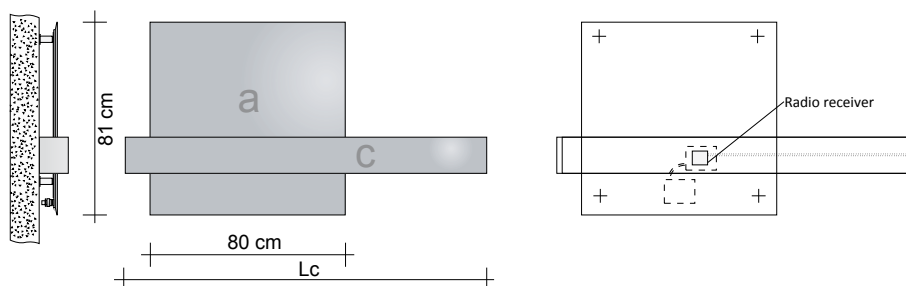

SQUARE COMPOSITION 09 ELECTRIC

ALUMINIUM electric DESIGN radiator

EL

Model	Ha (cm)	Lc (cm)	Electrical Resistance (Watts)	Price A and C white (€)	Price A coloured C white (€)	Price A white C coloured (€)	Price A and C coloured (€)
SQC09#ELE080081SQM100 SQV#ELE080081 SQM#ELE100	80,0	100,0	690 W				
SQC09#ELE080081SQM120 SQV#ELE080081 SQM#ELE120	80,0	120,0	790 W