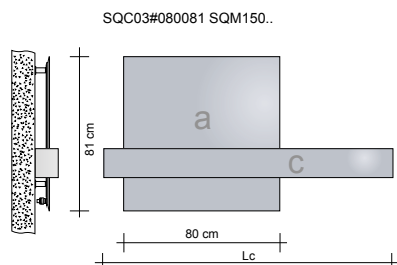

Model	H (cm)	Lc (cm)	Watt		Price A and C white (€)	Price A coloured C white (€)	Price A white C coloured (€)	Price A and C coloured (€)
			ΔT. 50°C	ΔT. 30°C				
SQC03#056056SQM100 a SQV2#IDR056056 c SQM#ELE100	56,0	100,0	373	205				
SQC03#056056SQM120 a SQV2#IDR056056 c SQM#ELE120	56,0	120,0	383	211				
SQC03#056056SQM150 a SQV2#IDR056056 c SQM#ELE150	56,0	150,0	408	224				
SQC03#080081SQM100 a SQV2#IDR080081 c SQM#ELE100	80,0	100,0	730	402				
SQC03#080081SQM120 a SQV2#IDR080081 c SQM#ELE120	80,0	120,0	740	407				
SQC03#080081SQM150 a SQV2#IDR080081 c SQM#ELE150	80,0	150,0	765	421				
SQC03#140046SQM150 a SQO2#IDR140046 c SQM#ELE100	46,0	150,0	647	356				
SQC03#140056SQM150 a SQO2#IDR140056 c SQM#ELE120	56,0	150,0	831	457				
SQC03#140071SQM150 a SQO2#IDR140071 c SQM#ELE150	71,0	150,0	1016	559