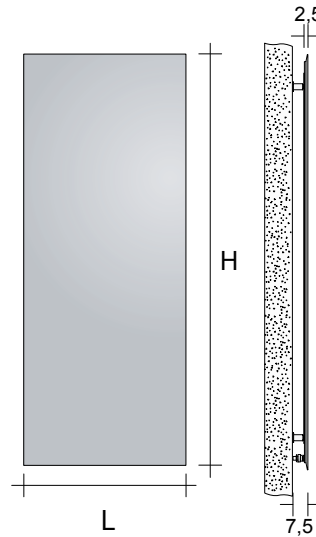

Price per radiator/Towel warmer in White Standard colour code 9010 – VAT and transport excluded.

Product code **SQV#ELE1600569010---**

SQV#ELE160056 Article code specified in the price table
9010 Colour/finish code specified in the Official
TUBES COLOUR CHART

ADDITIONAL COLOUR CHARGES

Finishes and Anodizing see page. 5 or the colour table provided at the end of this price list.