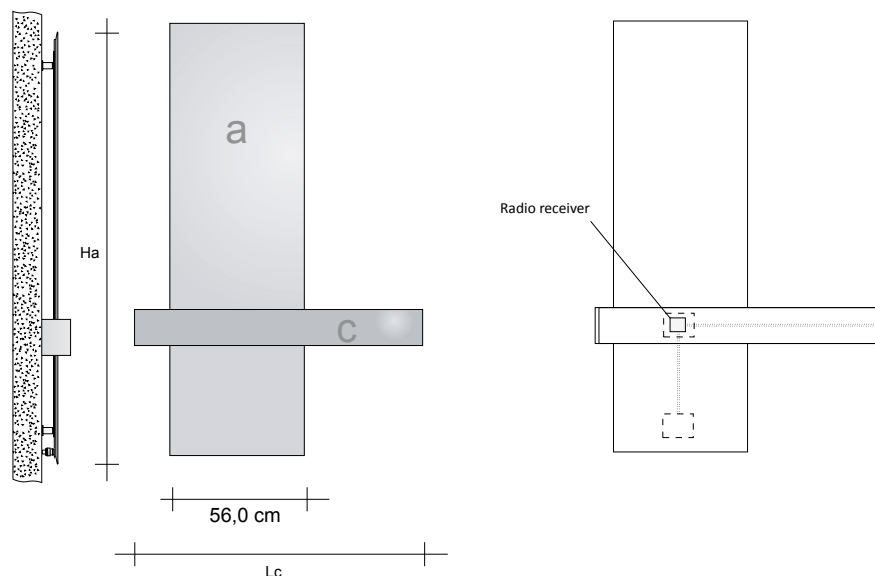

Product code **SQC09#ELE160056SQM100**

SQC09#ELE160056SQM100
9010

Article code specified in the price table
Colour/finish code specified in the Official TUBES COLOUR CHART

Model	Ha (cm)	Lc (cm)	Electrical Resistance (Watts)	Price A and C white (€)	Price A coloured C white (€)	Price A white C coloured (€)	Price A and C coloured (€)
SQC09#ELE160056SQM100 SQV#ELE160056 SQM#ELE100	160,0	100,0	1040 W				
SQC09#ELE160056SQM120 SQV#ELE160056 SQM#ELE120	160,0	120,0	1050 W				
SQC09#ELE160056SQM150 SQV#ELE160056 SQM#ELE150	160,0	150,0	1075 W				
SQC09#ELE180056SQM100 SQV#ELE180056 SQM#ELE100	180,0	100,0	1180 W				
SQC09#ELE180056SQM120 SQV#ELE180056 SQM#ELE120	180,0	120,0	1190 W				
SQC09#ELE180056SQM150 SQV#ELE180056 SQM#ELE150	180,0	150,0	1215 W				

ELECTRIC CONTROLS

Electric control is via the use of the ZRF007 thermostat which regulates the room temperature by interacting with up to a maximum of 5 radiators.

	Code	Description	Finishes	Price (€)
cod. ZRF007	ZRF007	Radio frequency Room Thermostat Kit with weekly programmer for wall mounting, wireless and certified ECodesign. The Kit includes the wall box radio frequency receiver which must strictly be installed.	White