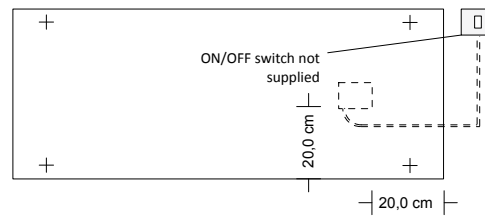

CONNECTION DIAGRAM

Direct connection

Connection to the electricity mains