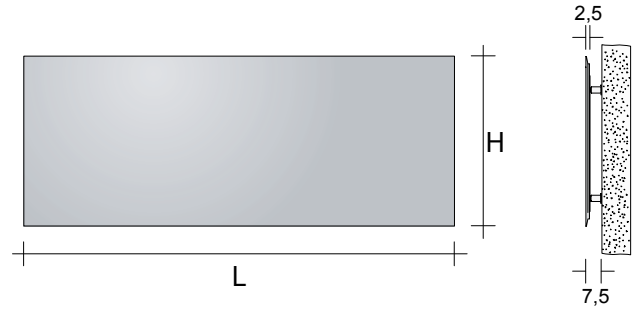

Price per radiator/Towel warmer in White Standard colour code 9010 and standard connectors – VAT and transport excluded.