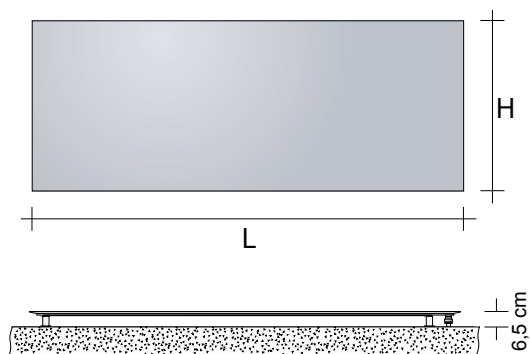

TECHNICAL DIAGRAM