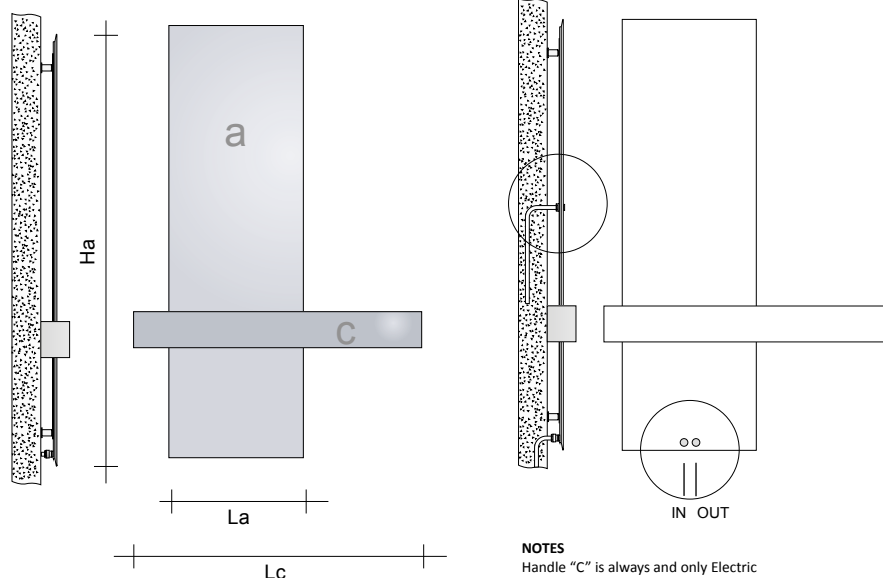

SQUARE COMPOSITION 00 HYDRAULIC

DESIGN radiator with hydraulic system in ALUMINUM

Price for Radiator/Towel warmer in Standard White/Chrome color (where specified) and standard connections - VAT and transport excluded.

ENI 442

HW

Product code **SQC00#180 056 SQM 120 9010 R12**

- SQC00#180 056 Article code specified in the price table
- SQM120 Square Maniglione 120 cm
- 9010 Check the colour code in TUBES COLOR CHART (no GRGR)
- R12 The connection code that defines the type of sealing connection (Copper or Multilayer) is shown on page. 319 of this price list.

Accessory code

- Code GVR One-way remote valve assembly with Chrome finish
- Code GVRC#* One-way remote valve assembly with Coloured finish*
- Please, specify color code e.g. ral 9010 by checking TUBES COLOR CHART.

Model	Ha (cm)	Lc (cm)	Watt ΔT. 50°C	Watt ΔT. 30°C	Price A and C white (€)	Price A coloured C white (€)	Price A white C coloured (€)	Price A and C coloured (€)
SQC00#160046SQM100 a SQV2#IDR160046 c SQM#ELE100	160,0	100,0	686	378				
SQC00#160046SQM120 a SQV2#IDR160046 c SQM#ELE120	160,0	120,0	696	388				
SQC00#160046SQM150 a SQV2#IDR160046 c SQM#ELE150	160,0	150,0	721	473				
SQC00#160056SQM100 a SQV2#IDR160056 c SQM#ELE100	160,0	100,0	895	484				
SQC00#160056SQM120 a SQV2#IDR160056 c SQM#ELE120	160,0	120,0	905	494				
SQC00#160056SQM150 a SQV2#IDR160056 c SQM#ELE150	160,0	150,0	930	519				
SQC00#180046SQM100 a SQV2#IDR180046 c SQM#ELE100	180,0	100,0	762	417				
SQC00#180046SQM120 a SQV2#IDR180046 c SQM#ELE120	180,0	120,0	772	427				
SQC00#180046SQM150 a SQV2#IDR180046 c SQM#ELE150	180,0	150,0	797	452				
SQC00#180056SQM100 a SQV2#IDR180056 c SQM#ELE100	180,0	100,0	996	536				
SQC00#180056SQM120 a SQV2#IDR180056 c SQM#ELE120	180,0	120,0	1006	546				
SQC00#180056SQM150 a SQV2#IDR180056 c SQM#ELE150	180,0	150,0	1031	571