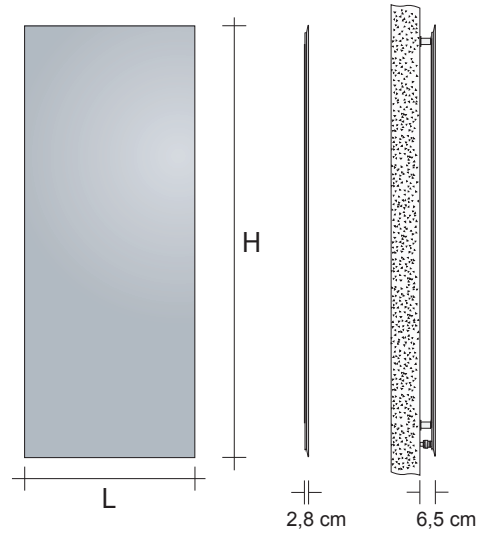

TECHNICAL DIAGRAM

CONNECTORS

The SQUARE model is connected to the central heating system with the remote connection GVR (Valve Assembly) supplied as an accessory.

ADDITIONAL COLOUR CHARGES (see the official TUBES colour chart)