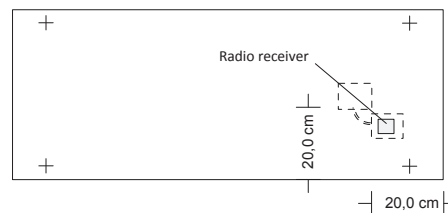

CONNECTION DIAGRAM

Direct connection

Connection to the electricity mains

Connection to Tubes WI-FI thermostats

Model	L (cm)	H (cm)	Electrical Resistance (Watts)	Price Standard White Cat. C0 (€)	Price Category C1/C2 (€)	Price Category C3 (€)
SQO#ELE080081	80,0	81,0	630 W			
SQO#ELE140056	140,0	56,0	840 W			
SQO#ELE140081	140,0	81,0	1260 W			
SQO#ELE160031	160,0	31,0	490 W			
SQO#ELE160056	160,0	56,0	980 W			
SQO#ELE180031	180,0	31,0	560 W			
SQO#ELE180056	180,0	56,0	1120 W			
SQO#ELE200031	200,0	31,0	630 W			
SQO#ELE200056	200,0	56,0	1260 W			
SQO#ELE220056	220,0	56,0	1400 W			
SQO#ELE240056	240,0	56,0	1540 W			