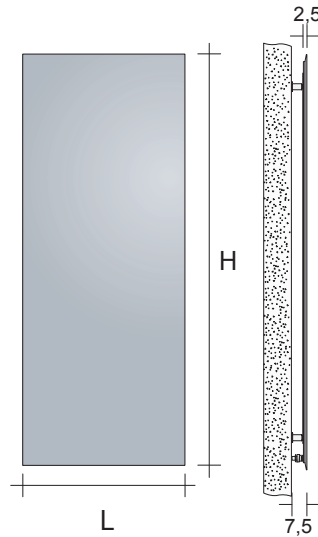

Price per radiator/Towel warmer in White Standard colour code 9010 – VAT and transport excluded.

Product code **SQV#ELE1600569010---**

SQV#ELE160056 Article code specified in the price table
9010 Colour/finish code specified in the Official
TUBES COLOUR CHART

ADDITIONAL COLOUR CHARGES

See the official TUBES colour chart
The additional colour charges are calculated based on Standard White (cat. C0), the additional charges below apply to the other categories:
Category C1 and C2 +15%
Category C3 +25%
RAL not in the chart +30% (request the feasibility)
As per sample as per quote subject to feasibility request
NOT AVAILABLE GRCC colour