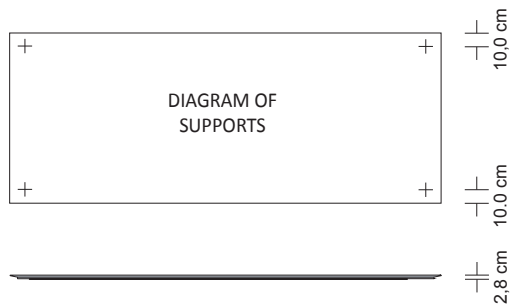

CONNECTORS

The SQUARE model is connected to the central heating system with the remote connection GVR (Valve Assembly) supplied as an accessory.

ADDITIONAL COLOUR CHARGES (see the official TUBES colour chart)

The additional colour charges are calculated based on Standard White (Cat.C0), the additional charges below apply to the other categories: RAL not included in the chart +30%. As per Sample: Request feasibility and quote. Colour not available: GRCR.

PACKING

The cardboard packaging is included in the selling price of the products and provides the kit for fixing to the wall and the manual vent valve.