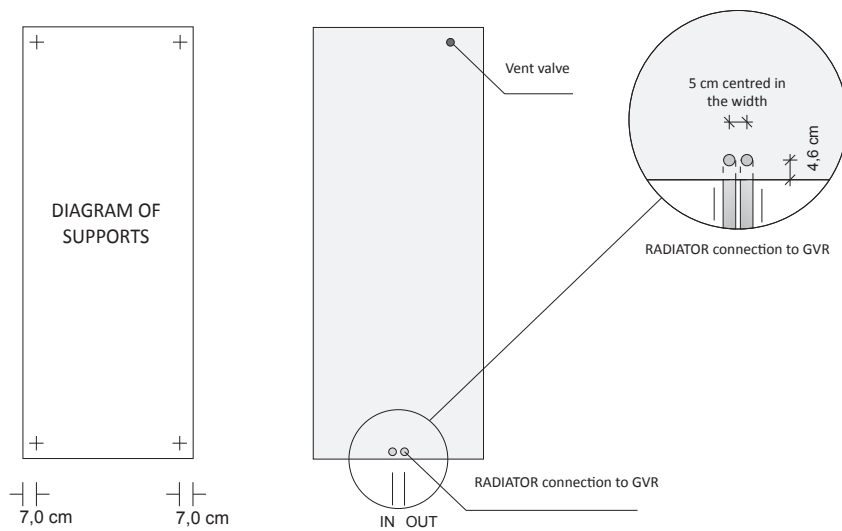

TECHNICAL DIAGRAM

CONNECTORS

The SQUARE model is connected to the central heating system with the remote connection GVR (Valve Assembly) supplied as an accessory.

ADDITIONAL COLOUR CHARGES (see the official TUBES colour chart)