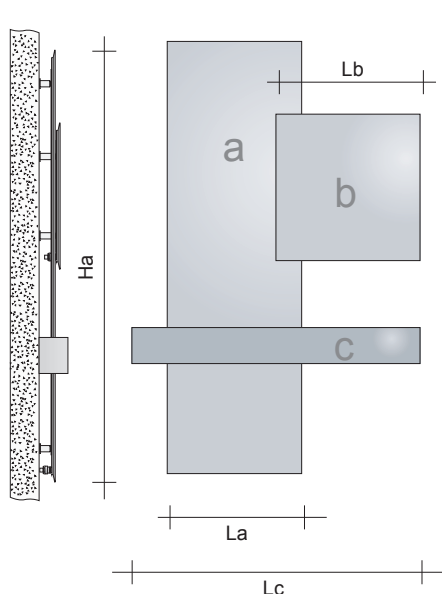

SQUARE COMPOSITION 02 HYDRAULIC

DESIGN radiator with hydraulic system in ALUMINUM

Price for Radiator/Towel warmer in Standard White/Chrome color (where specified) and standard connections - VAT and transport excluded.

NOTES
Handle "C" is always and only Electric

Model	Ha (cm)	Lc (cm)	Watt		Price A and B white (€)	Price A coloured B white (€)	Price A white B coloured (€)	Price A and B color (€)
			ΔT. 50°C	ΔT. 30°C				
SQC02#160046056056SQM100 a SQV2#IDR160046 b SQV2#IDR056056 c SQM#ELE100	160,0	100,0	999	549				
SQC02#160046056056SQM120 a SQV2#IDR160046 b SQV2#IDR056056 c SQM#ELE120	160,0	120,0	1009	555				
SQC02#160046056056SQM150 a SQV2#IDR160046 b SQV2#IDR056056 c SQM#ELE150	160,0	150,0	1034	569				
SQC02#180046056056SQM100 a SQV2#IDR180046 b SQV2#IDR056056 c SQM#ELE100	180,0	100,0	1075	591				
SQC02#180046056056SQM120 a SQV2#IDR180046 b SQV2#IDR056056 c SQM#ELE120	180,0	120,0	1085	597				
SQC02#180046056056SQM150 a SQV2#IDR180046 b SQV2#IDR056056 c SQM#ELE150	180,0	150,0	1110	611				
SQC02#180056056056SQM120 a SQV2#IDR180056 b SQV2#IDR056056 c SQM#ELE120	180,0	120,0	1319	725				
SQC02#200056056056SQM120 a SQV2#IDR200056 b SQV2#IDR056056 c SQM#ELE120	200,0	120,0	1422	782				
SQC02#200056056056SQM150 a SQV2#IDR200056 b SQV2#IDR056056 c SQM#ELE150	200,0	150,0	1447	796				

Remote valve assembly – GVR

For more information on the choice of valves, see p. 316

Code	Description	Finishes	Price (€)
GVR#...	RECESSED Valve that can be fitted with a thermostat and Lockshield assembly for REMOTE connection	Chromed	
GVRTG#...	RECESSED thermostatic valve and Lockshield assembly for REMOTE connection*	Plated	
GVRC#...	RECESSED Valve that can be fitted with a thermostat and Lockshield assembly for REMOTE connection	Coloured	
GVRTC#...	RECESSED thermostatic valve and Lockshield assembly for REMOTE connection*	Coloured	

Plated finishes: See table of Tubes special finishes
Colored Finishes: see categories C0, C1, C2 and C3 of the Tubes color chart
* The price does not include the cost of the thermostatic head (see page 324)