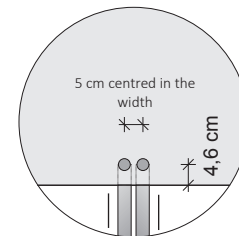

SQUARE COMPOSITION 03 HYDRAULIC

DESIGN radiator with hydraulic system in ALUMINUM

Price for Radiator/Towel warmer in Standard White/Chrome color (where specified) and standard connections - VAT and transport excluded.

RADIATOR connection to GVR

The SQUARE Composition model is connected to the central heating system via remote connection GVR (Remote Valve Assembly) supplied as an accessory, whereas the handle is always and only Electric.