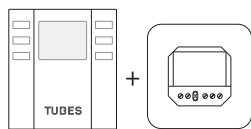

ELECTRIC CONTROLS

Electric control is via the use of the ZRF007 thermostat which regulates the room temperature by interacting with up to a maximum of 5 radiators.

Code	Description	Finishes	Price (€)
ZRF007	Radio frequency Room Thermostat Kit with weekly programmer for wall mounting, wireless and certified ECOdesign. The Kit includes the wall box radio frequency receiver which must strictly be installed.	White