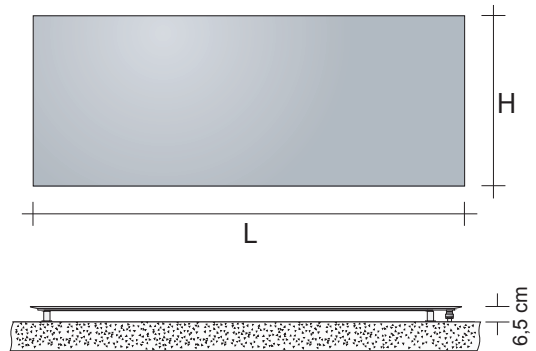

TECHNICAL DIAGRAM