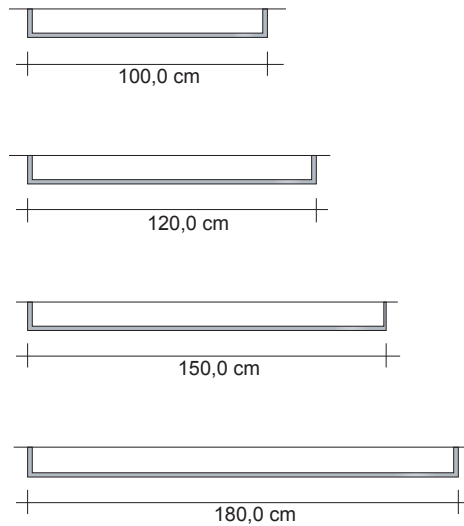

Price per radiator/Towel warmer in White Standard colour code 9010 – VAT and transport excluded.

SET-UP FOR CONNECTION

SQUARE MANIGLIONE is connected to the mains electricity using a hidden connection, so the wall outlet needs to be set up with a flexible duct to thread the electrical wires not supplied, with a diameter of no more than 13 mm. The outlet position is shown in the technical diagram with the symbol «•».