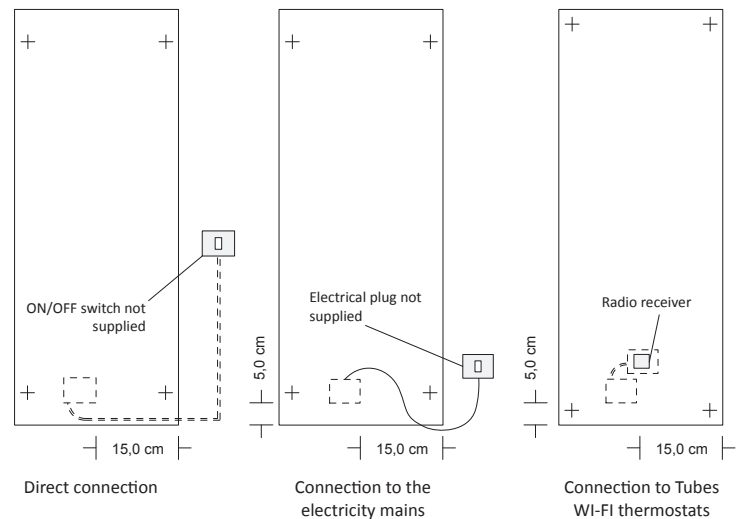

CONNECTION DIAGRAM

Model	L (cm)	H (cm)	Electrical Resistance (Watts)	Price Standard White Cat. C0 (€)	Price Category C1/C2 (€)	Price Category C3 (€)
SQV#ELE080081	81,0	80,0	630 W			
SQV#ELE140056	56,0		840 W			
SQV#ELE140081	81,0	140,0	1260 W			
SQV#ELE160031	31,0		490 W			
SQV#ELE160056	56,0	160,0	980 W			
SQV#ELE180031	31,0		560 W			
SQV#ELE180056	56,0	180,0	1120 W			
SQV#ELE200031	31,0		630 W			
SQV#ELE200056	56,0	200,0	1260 W			
SQV#ELE220056	56,0	220,0	1400 W			
SQV#ELE240056	56,0	240,0	1540 W			

ELECTRIC CONTROLS

Electric control is via the use of the ZRF007 thermostat which regulates the room temperature by interacting with up to a maximum of 5 radiators.

Code	Description	Finishes	Price (€)
ZRF007	Radio frequency Room Thermostat Kit with weekly programmer for wall mounting, wireless and certified ECODesign. The Kit includes the wall box radio frequency receiver which must strictly be installed.	White