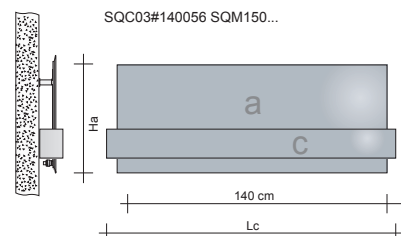

Model	H (cm)	Lc (cm)	Watt		Price A and C white (€)	Price A coloured C white (€)	Price A white C coloured (€)	Price A and C coloured (€)
			ΔT. 50°C	ΔT. 30°C				
SQC03#056056SQM100 a SQV2#IDR056056 c SQM#ELE100	56,0	100,0	373	205				
SQC03#056056SQM120 a SQV2#IDR056056 c SQM#ELE120	56,0	120,0	383	211				
SQC03#056056SQM150 a SQV2#IDR056056 c SQM#ELE150	56,0	150,0	408	224				
SQC03#080081SQM100 a SQV2#IDR080081 c SQM#ELE100	80,0	100,0	730	402				
SQC03#080081SQM120 a SQV2#IDR080081 c SQM#ELE120	80,0	120,0	740	407				
SQC03#080081SQM150 a SQV2#IDR080081 c SQM#ELE150	80,0	150,0	765	421				
SQC03#140046SQM150 a SQO2#IDR140046 c SQM#ELE100	46,0	150,0	647	356				
SQC03#140056SQM150 a SQO2#IDR140056 c SQM#ELE120	56,0	150,0	831	457				
SQC03#140071SQM150 a SQO2#IDR140071 c SQM#ELE150	71,0	150,0	1016	559