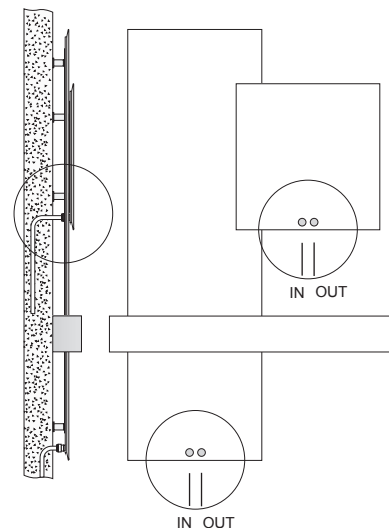

SQUARE COMPOSITION 02 HYDRAULIC

DESIGN radiator with hydraulic system in ALUMINUM

Price for Radiator/Towel warmer in Standard White/Chrome color (where specified) and standard connections - VAT and transport excluded.

NOTES
Handle "C" is always and only Electric

Model	Ha (cm)	Lc (cm)	Watt		Price A and B white (€)	Price A coloured B white (€)	Price A white B coloured (€)	Price A and B color (€)
			ΔT. 50°C	ΔT. 30°C				
SQC02#160046056056SQM100 a SQV2#IDR160046 b SQV2#IDR056056 c SQM#ELE100	160,0	100,0	999	549				
SQC02#160046056056SQM120 a SQV2#IDR160046 b SQV2#IDR056056 c SQM#ELE120	160,0	120,0	1009	555				
SQC02#160046056056SQM150 a SQV2#IDR160046 b SQV2#IDR056056 c SQM#ELE150	160,0	150,0	1034	569				
SQC02#180046056056SQM100 a SQV2#IDR180046 b SQV2#IDR056056 c SQM#ELE100	180,0	100,0	1075	591				
SQC02#180046056056SQM120 a SQV2#IDR180046 b SQV2#IDR056056 c SQM#ELE120	180,0	120,0	1085	597				
SQC02#180046056056SQM150 a SQV2#IDR180046 b SQV2#IDR056056 c SQM#ELE150	180,0	150,0	1110	611				
SQC02#180056056056SQM120 a SQV2#IDR180056 b SQV2#IDR056056 c SQM#ELE120	180,0	120,0	1319	725				
SQC02#200056056056SQM120 a SQV2#IDR200056 b SQV2#IDR056056 c SQM#ELE120	200,0	120,0	1422	782				
SQC02#200056056056SQM150 a SQV2#IDR200056 b SQV2#IDR056056 c SQM#ELE150	200,0	150,0	1447	796				

Remote valve assembly – GVR

For more information on the choice of valves, see p. 316

Code	Description	Finishes	Price (€)
GVR#...	RECESSED Valve that can be fitted with a thermostat and Lockshield assembly for REMOTE connection	Chromed	
GVRTG#...	RECESSED thermostatic valve and Lockshield assembly for REMOTE connection*	Plated	
GVRC#...	RECESSED Valve that can be fitted with a thermostat and Lockshield assembly for REMOTE connection	Coloured	
GVRTC#...	RECESSED thermostatic valve and Lockshield assembly for REMOTE connection*	Coloured	

Plated finishes: See table of Tubes special finishes
Colored Finishes: see categories C0, C1, C2 and C3 of the Tubes color chart
* The price does not include the cost of the thermostatic head (see page 324)