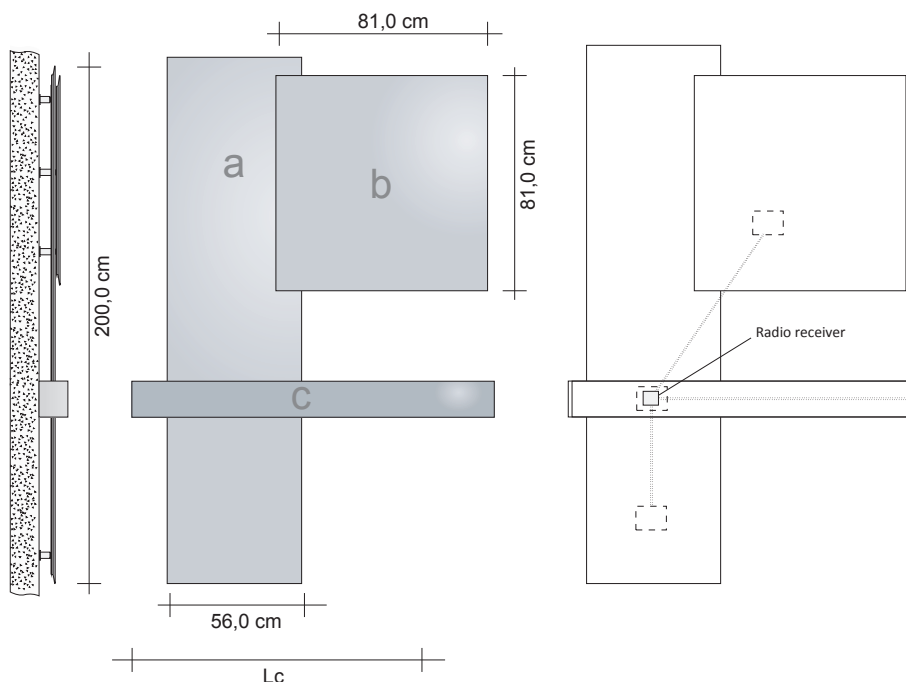

SQUARE COMPOSITION 10 ELECTRIC

ALUMINIUM electric DESIGN radiator

EL

Model	Ha (cm)	Lc (cm)	Electrical Resistance (Watts)	Price A and B white (€)	Price A coloured B white (€)	Price A white B coloured (€)	Price A and B color (€)
SQC10#ELE200056081081SQM120 SQV#ELE200056 SQV#ELE080081 SQM#ELE120	200,0	120,0	1960 W				
SQC10#ELE200056081081SQM150 SQV#ELE200056 SQV#ELE080081 SQM#ELE150	200,0	150,0	1985 W