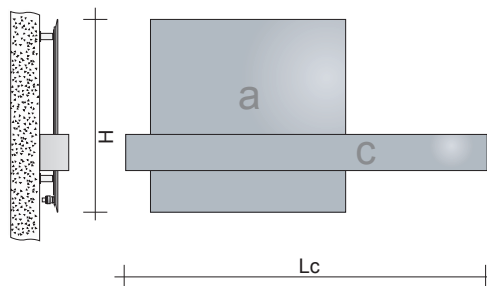

SQUARE COMPOSITION 03 HYDRAULIC

DESIGN radiator with hydraulic system in ALUMINUM

Price for Radiator/Towel warmer in Standard White/Chrome color (where specified) and standard connections - VAT and transport excluded.

RADIATOR connection to GVR

The SQUARE Composition model is connected to the central heating system via remote connection GVR (Remote Valve Assembly) supplied as an accessory, whereas the handle is always and only Electric.