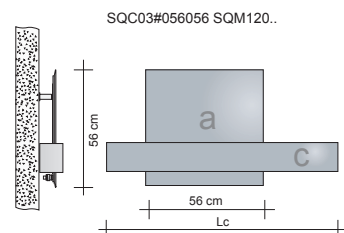

SQC03#080081 SQM150...

SQC03#056056 SQM120...