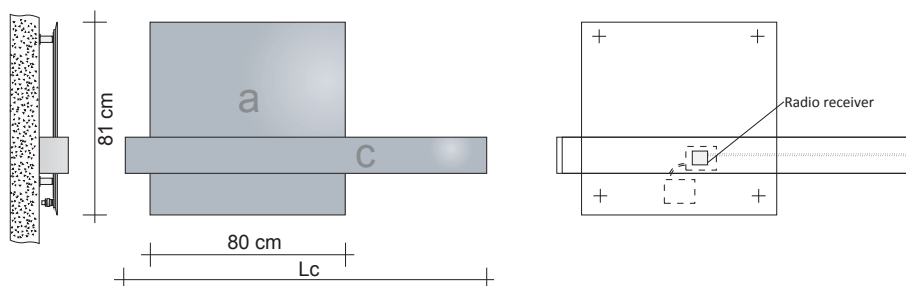

SQUARE COMPOSITION 10 ELECTRIC

ALUMINIUM electric DESIGN radiator

EL

Model	Ha (cm)	Lc (cm)	Electrical Resistance (Watts)	Price A and C white (€)	Price A coloured C white (€)	Price A white C coloured (€)	Price A and C coloured (€)
SQC10#ELE080081SQM100 SQV#ELE080081 SQM#ELE100	80,0	100,0	690 W				
SQC10#ELE080081SQM120 SQV#ELE080081 SQM#ELE120	80,0	120,0	790 W