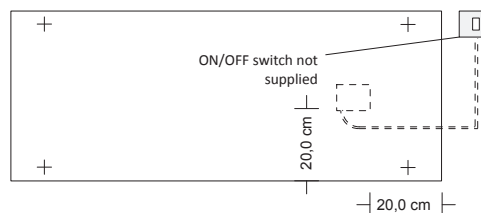

CONNECTION DIAGRAM

Direct connection

Connection to the electricity mains