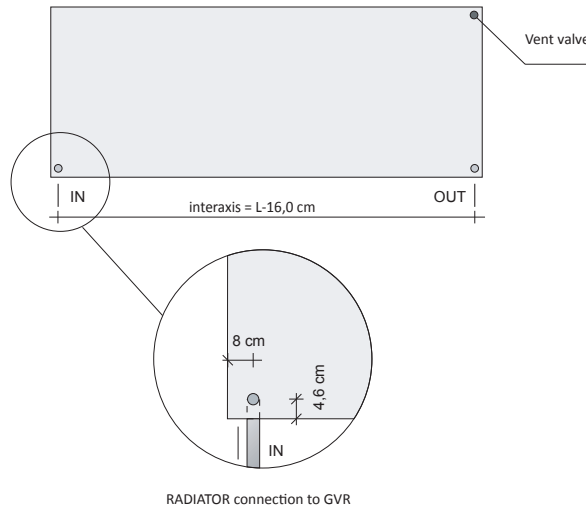

Code	Description	Finishes	Price (€)
GVR#...	RECESSED Valve that can be fitted with a thermostat and Lockshield assembly for REMOTE connection	Chromed Plated	
GVRTG#...	RECESSED thermostatic valve and Lockshield assembly for REMOTE connection*		
GVRC#...	RECESSED Valve that can be fitted with a thermostat and Lockshield assembly for REMOTE connection	Coloured Coloured	
GVRTC#...	RECESSED thermostatic valve and Lockshield assembly for REMOTE connection*		
Plated finishes: See table of Tubes special finishes Colored Finishes: see categories C0, C1, C2 and C3 of the Tubes color chart * The price does not include the cost of the thermostatic head (see page 324)			

TECHNICAL DIAGRAM

CONNECTORS

The SQUARE model is connected to the central heating system with the remote connection GVR (Valve Assembly) supplied as an accessory.

ADDITIONAL COLOUR CHARGES (see the official TUBES colour chart)