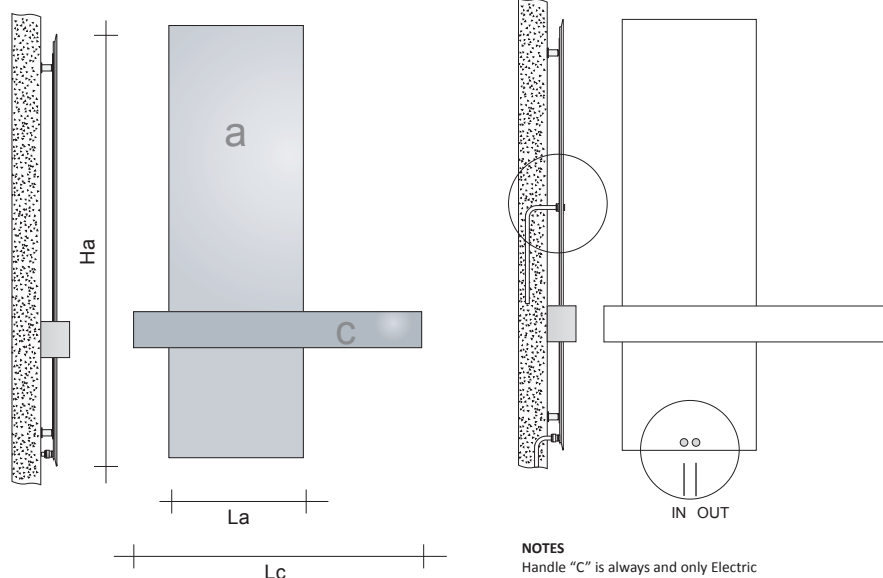

SQUARE COMPOSITION 00 HYDRAULIC

DESIGN radiator with hydraulic system in ALUMINUM

Price for Radiator/Towel warmer in Standard White/Chrome color (where specified) and standard connections - VAT and transport excluded.

Product code **SQC00#IDR200056 9010 R12**

- SQC00#IDR200056 Article code specified in the price table
- 9010 Colour code to verify in the TUBES COLOUR CHART
- R12 The connection code that defines the type of sealing connection (Copper or Multilayer) is shown on page. 323 of this price list.

Accessory code

- Code GVR One-way remote valve assembly with Chrome finish
- Code GVRC#* One-way remote valve assembly with Coloured finish*
- Please, specify color code e.g. ral 9010 by checking TUBES COLOR CHART.

Model	Ha (cm)	Lc (cm)	Watt		Price A and C white (€)	Price A coloured C white (€)	Price A white C coloured (€)	Price A and C coloured (€)
			ΔT. 50°C	ΔT. 30°C				
SQC00#160046SQM100 a SQV2#IDR160046 c SQM#ELE100	160,0	100,0	686	378				
SQC00#160046SQM120 a SQV2#IDR160046 c SQM#ELE120	160,0	120,0	696	388				
SQC00#160046SQM150 a SQV2#IDR160046 c SQM#ELE150	160,0	150,0	721	473				
SQC00#160056SQM100 a SQV2#IDR160056 c SQM#ELE100	160,0	100,0	895	484				
SQC00#160056SQM120 a SQV2#IDR160056 c SQM#ELE120	160,0	120,0	905	494				
SQC00#160056SQM150 a SQV2#IDR160056 c SQM#ELE150	160,0	150,0	930	519				
SQC00#180046SQM100 a SQV2#IDR180046 c SQM#ELE100	180,0	100,0	762	417				
SQC00#180046SQM120 a SQV2#IDR180046 c SQM#ELE120	180,0	120,0	772	427				
SQC00#180046SQM150 a SQV2#IDR180046 c SQM#ELE150	180,0	150,0	797	452				
SQC00#180056SQM100 a SQV2#IDR180056 c SQM#ELE100	180,0	100,0	996	536				
SQC00#180056SQM120 a SQV2#IDR180056 c SQM#ELE120	180,0	120,0	1006	546				
SQC00#180056SQM150 a SQV2#IDR180056 c SQM#ELE150	180,0	150,0	1031	571