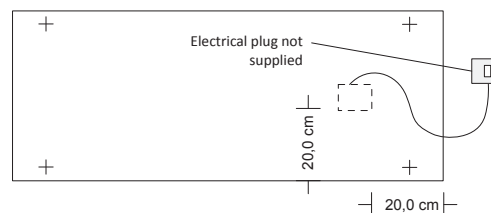

CONNECTION DIAGRAM

Direct connection

Connection to the electricity mains

Connection to Tubes WI-FI thermostats

Model	L (cm)	H (cm)	Electrical Resistance (Watts)	Price Standard White Cat. C0 (€)	Price Category C1/C2 (€)	Price Category C3 (€)
SQO#ELE080081	80,0	81,0	630 W			
SQO#ELE140056	140,0	56,0	840 W			
SQO#ELE140081	140,0	81,0	1260 W			
SQO#ELE160031	160,0	31,0	490 W			
SQO#ELE160056	160,0	56,0	980 W			
SQO#ELE180031	180,0	31,0	560 W			
SQO#ELE180056	180,0	56,0	1120 W			
SQO#ELE200031	200,0	31,0	630 W			
SQO#ELE200056	200,0	56,0	1260 W			
SQO#ELE220056	220,0	56,0	1400 W			
SQO#ELE240056	240,0	56,0	1540 W			