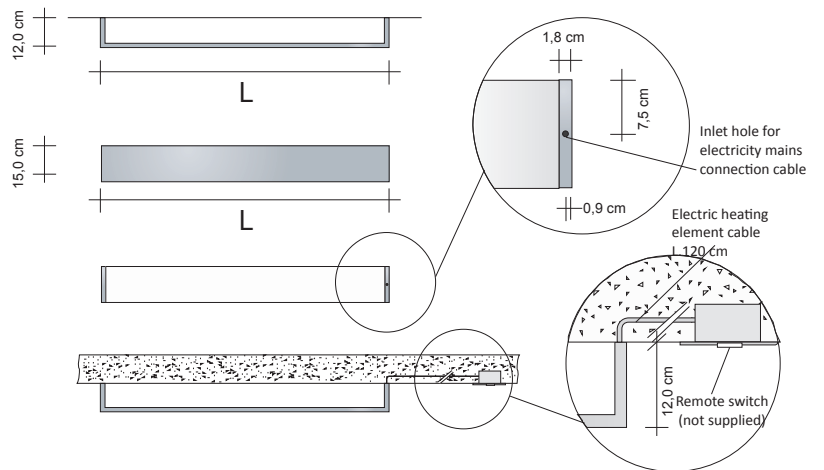

SET-UP FOR CONNECTION

SQUARE MANIGLIONE is connected to the mains electricity using a hidden connection, so the wall outlet needs to be set up with a flexible duct to thread the electrical wires not supplied, with a diameter of no more than 13 mm. The outlet position is shown in the technical diagram with the symbol «•».

To turn the electric handle on and off, we recommend you install an ON/OFF switch and/or a timer (not supplied) to avoid wasting energy. For further information consult the technical data sheet provided here.