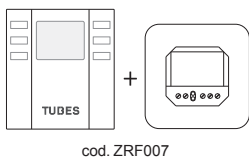

ELECTRIC CONTROLS

Electric control is via the use of the ZRF007 thermostat which regulates the room temperature by interacting with up to a maximum of 5 radiators.

Code	Description	Finishes	Price (€)
ZRF007	Radio frequency Room Thermostat Kit with weekly programmer for wall mounting, wireless and certified ECODesign. The Kit includes the wall box radio frequency receiver which must strictly be installed.	White