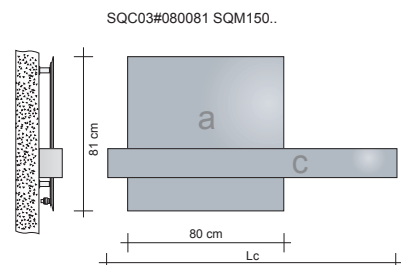

SQC03#140056 SQM150...