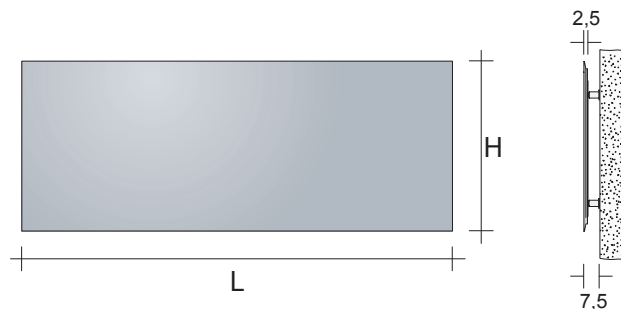

Price per radiator/Towel warmer in White Standard colour code 9010 and standard connectors – VAT and transport excluded.