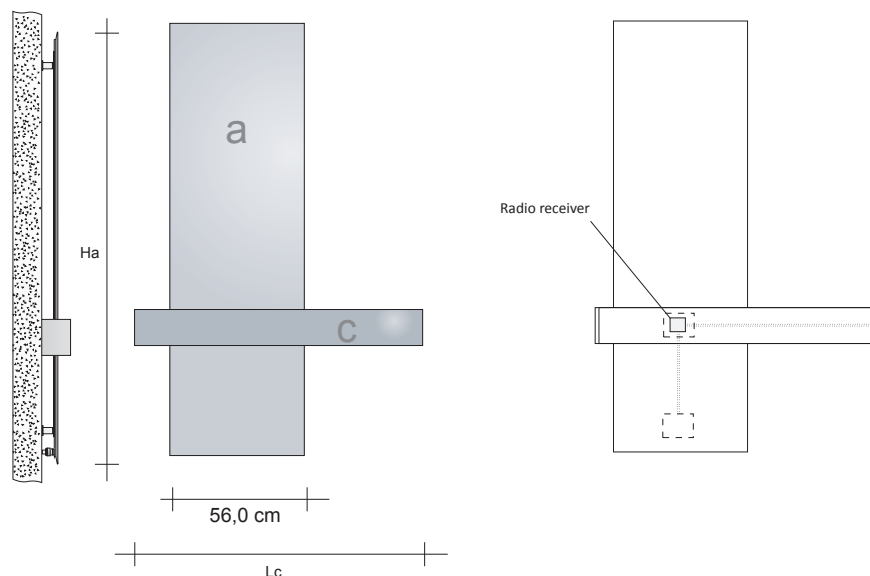

Product code **SQC09#ELE160056SQM100**

SQC09#ELE160056SQM100
9010

Article code specified in the price table
Colour/finish code specified in the Official TUBES COLOUR CHART

Model	Ha (cm)	Lc (cm)	Electrical Resistance (Watts)	Price A and C white (€)	Price A coloured C white (€)	Price A white C coloured (€)	Price A and C coloured (€)
SQC09#ELE160056SQM100 SQV#ELE160056 SQM#ELE100	160,0	100,0	1040 W				
SQC09#ELE160056SQM120 SQV#ELE160056 SQM#ELE120	160,0	120,0	1050 W				
SQC09#ELE160056SQM150 SQV#ELE160056 SQM#ELE150	160,0	150,0	1075 W				
SQC09#ELE180056SQM100 SQV#ELE180056 SQM#ELE100	180,0	100,0	1180 W				
SQC09#ELE180056SQM120 SQV#ELE180056 SQM#ELE120	180,0	120,0	1190 W				
SQC09#ELE180056SQM150 SQV#ELE180056 SQM#ELE150	180,0	150,0	1215 W				

ELECTRIC CONTROLS

Electric control is via the use of the ZRF007 thermostat which regulates the room temperature by interacting with up to a maximum of 5 radiators.

	Code	Description	Finishes	Price (€)
cod. ZRF007	ZRF007	Radio frequency Room Thermostat Kit with weekly programmer for wall mounting, wireless and certified ECodesign. The Kit includes the wall box radio frequency receiver which must strictly be installed.	White